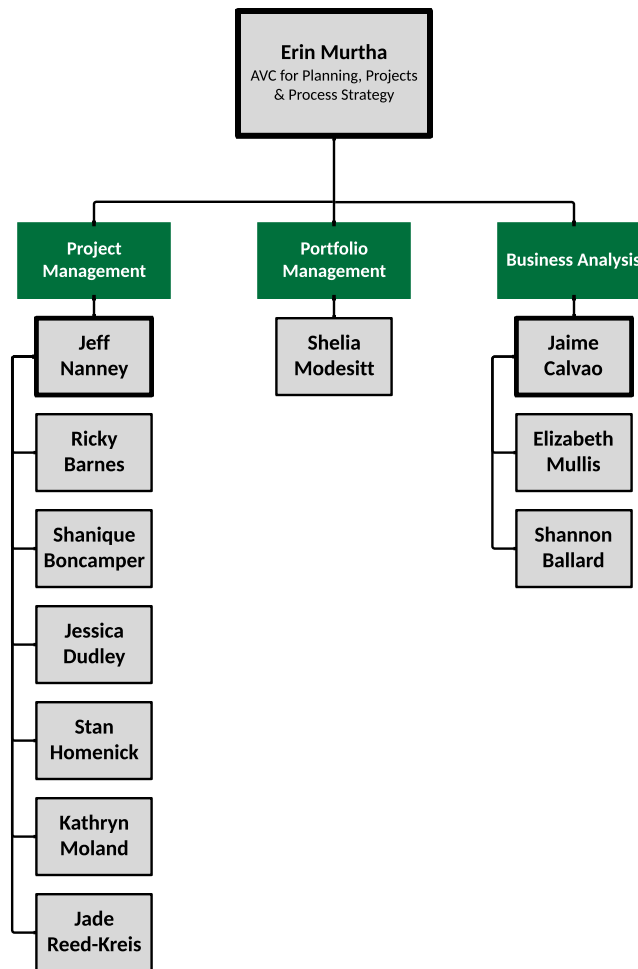

OneIT Planning, Projects & Process Strategy