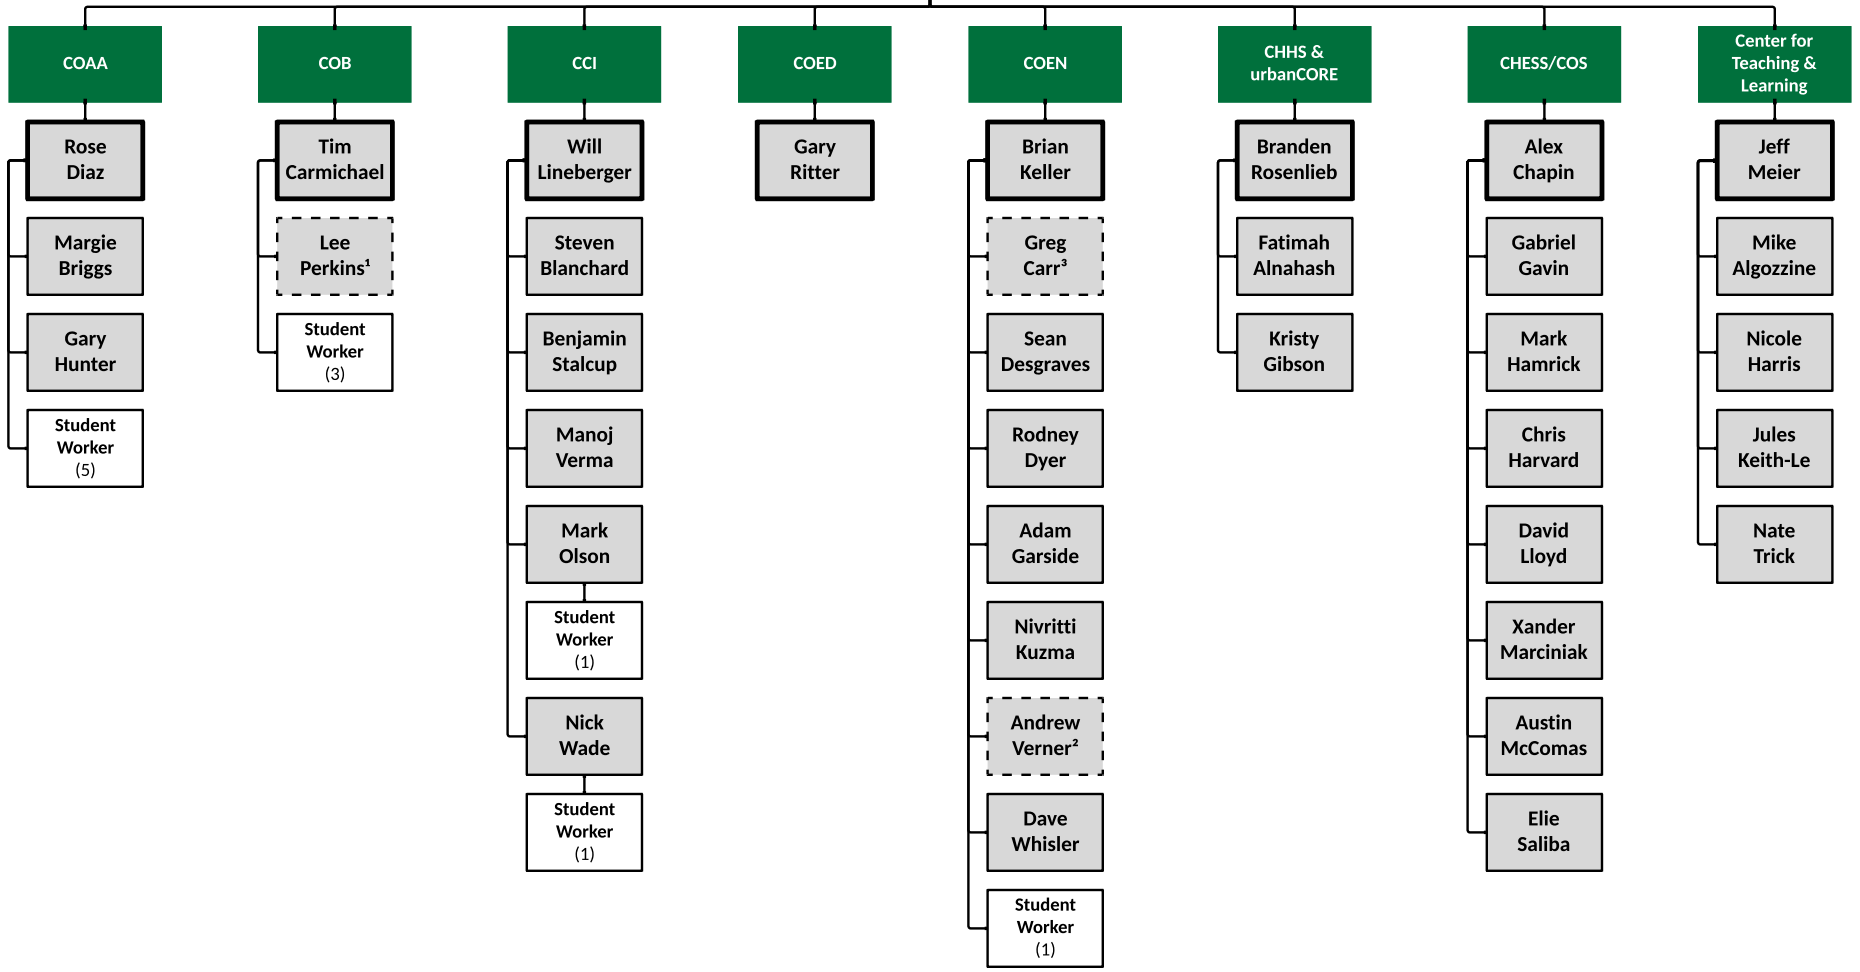

Office of OneIT

OneIT Enterprise Infrastructure

OneIT Enterprise Applications

OneIT Client Engagement

OneIT Planning, Projects & Process Strategy

OneIT Administration & Resource Management

OneIT College Support

Brandon DeLeeuw
Interim Executive Director
of IT for College Support

¹ Future Enterprise Desktop Support
² Future Enterprise Endpoint Solutions
³ Future Enterprise Servers & Storage

OneIT Academic Affairs Support