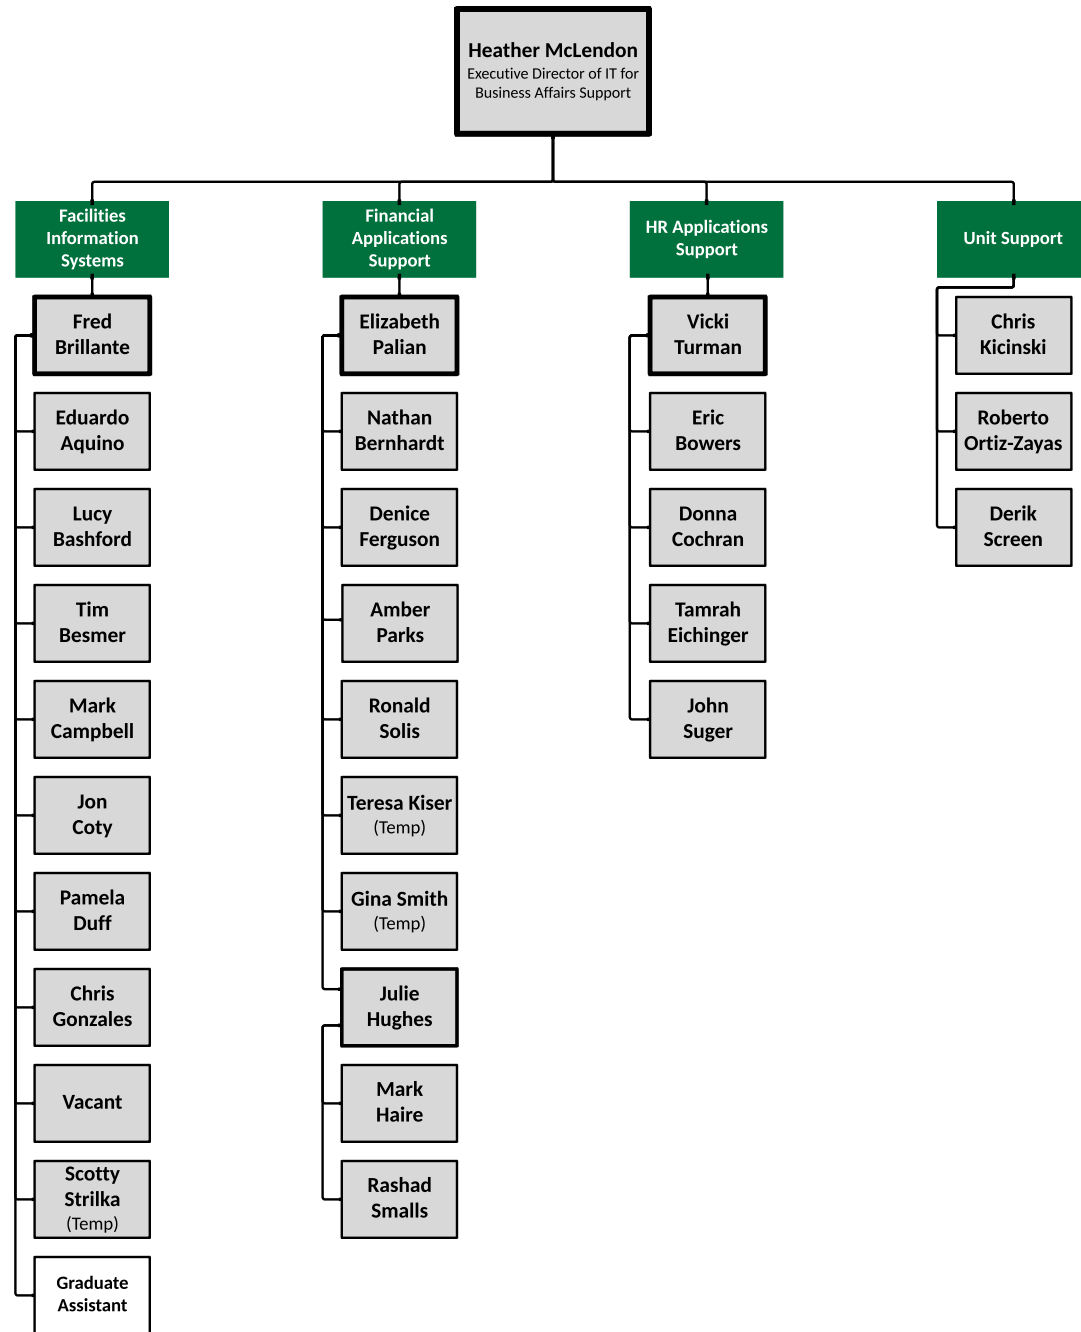

OneIT Business Affairs Support