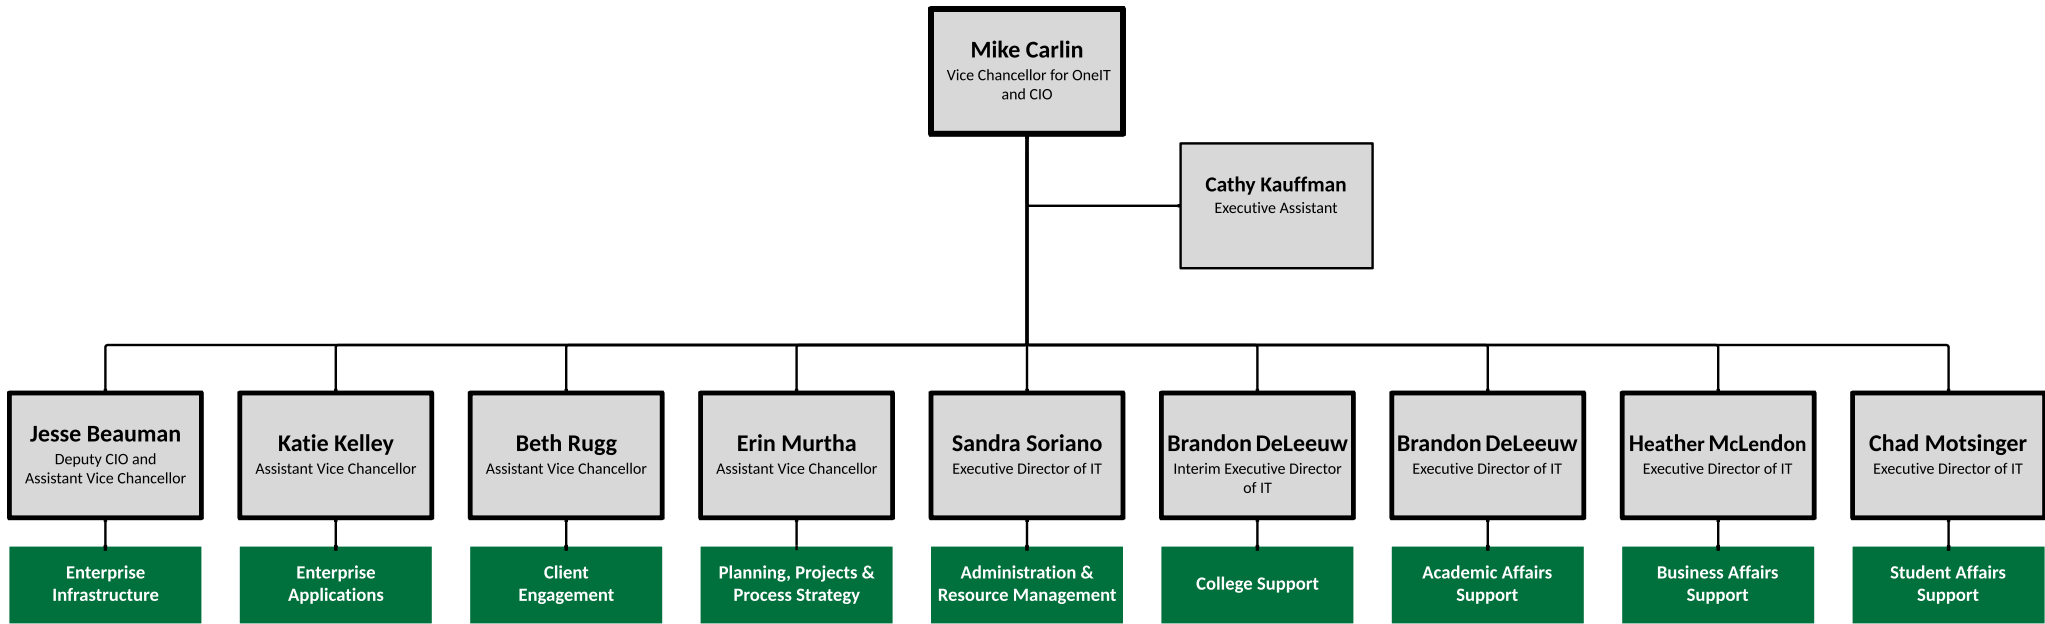

Office of OneIT

OneIT Enterprise Infrastructure

OneIT Enterprise Applications

OneIT Client Engagement

OneIT Planning, Projects & Process Strategy

OneIT Administration & Resource Management

OneIT College Support

Brandon DeLeeuw
Interim Executive Director
of IT for College Support

¹ Future Enterprise Desktop Support
² Future Enterprise Endpoint Solutions
³ Future Enterprise Servers & Storage

OneIT Academic Affairs Support