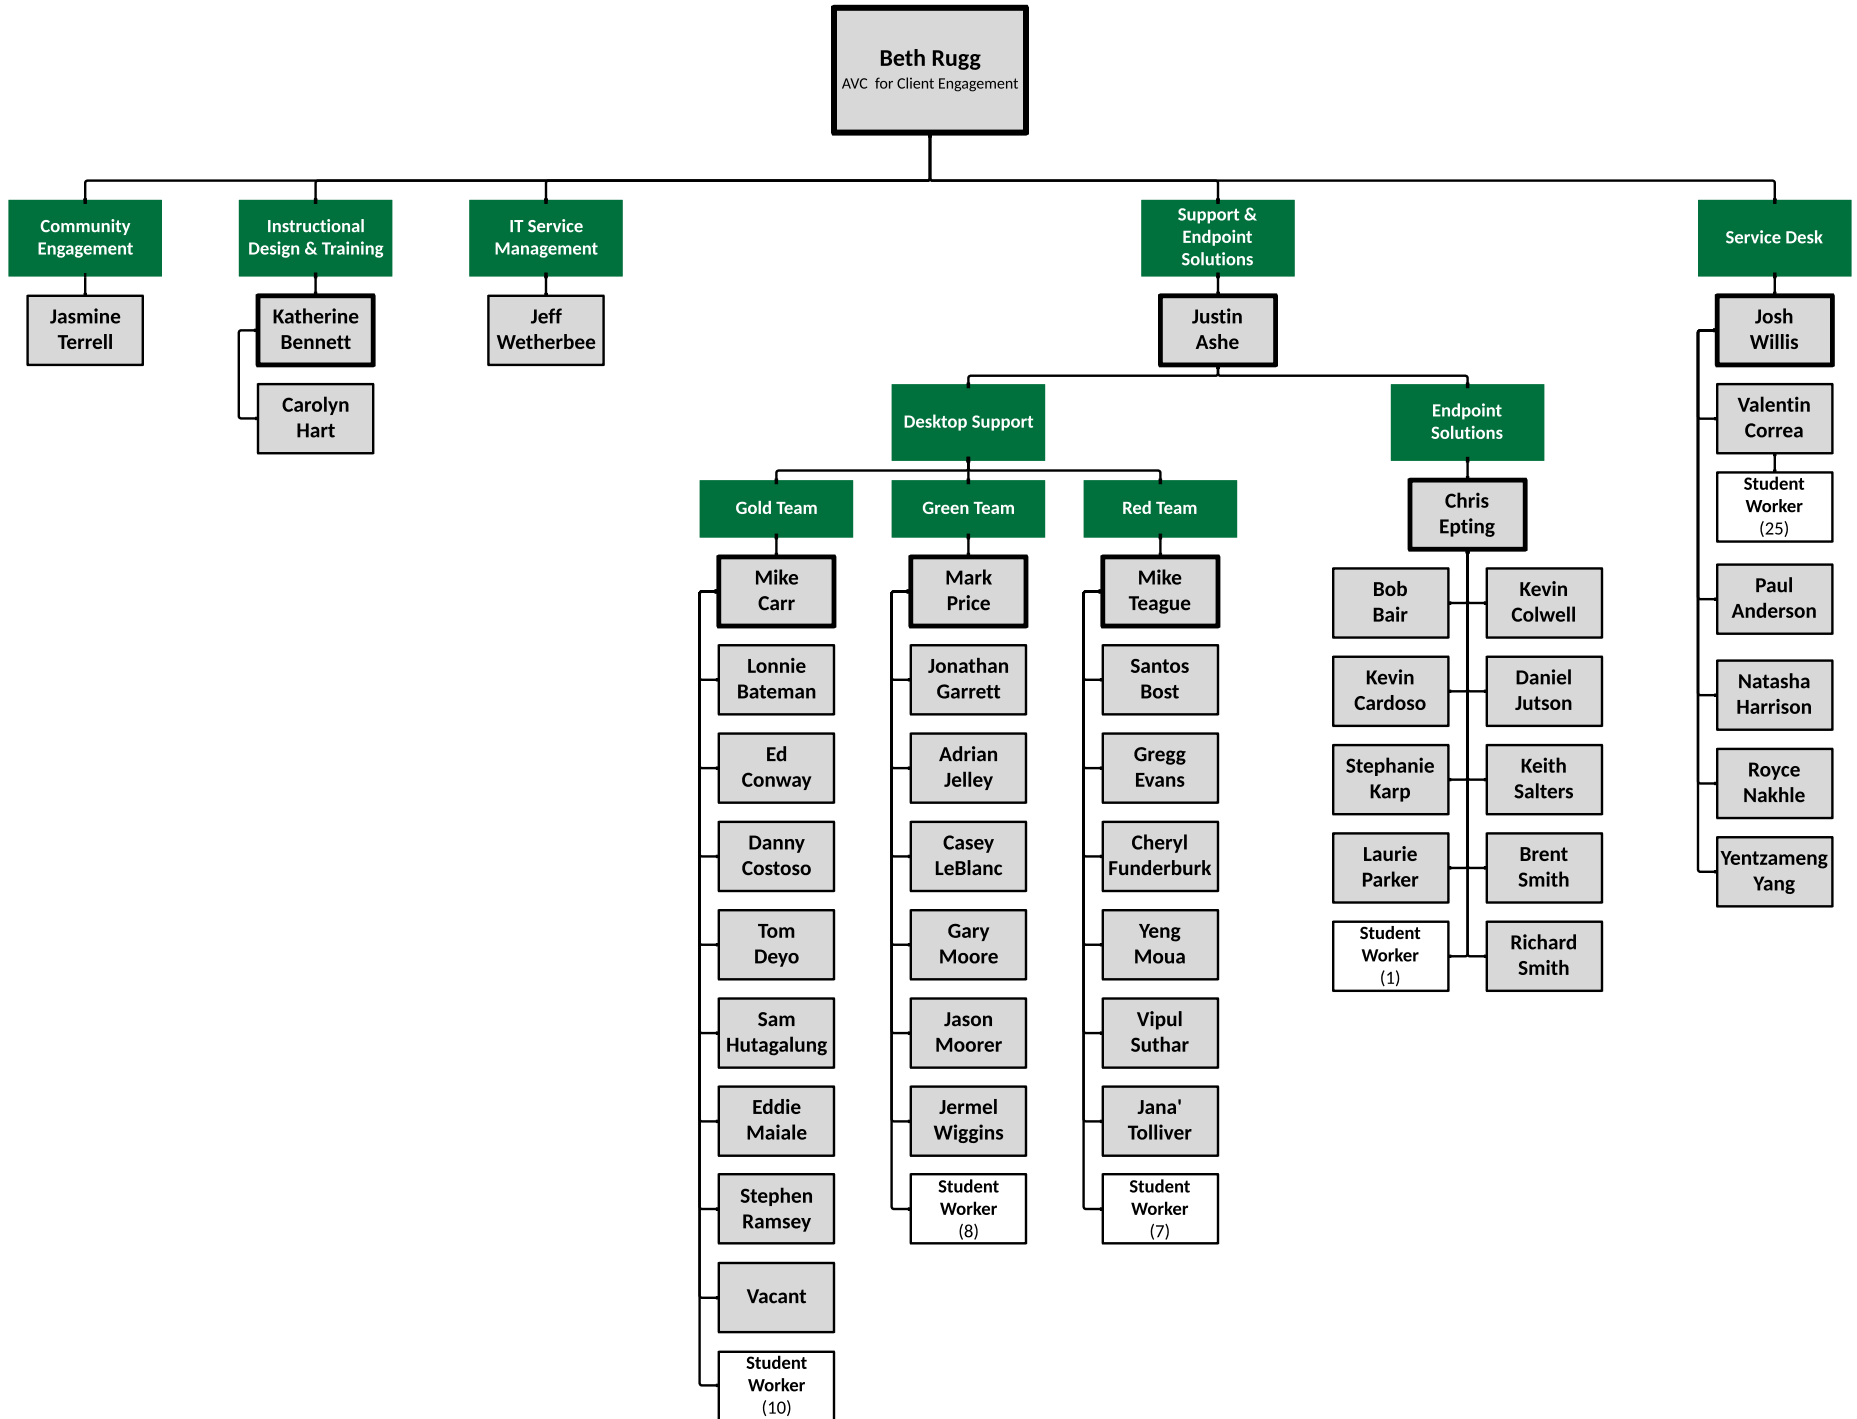

Office of OneIT

OneIT Enterprise Infrastructure

OneIT Enterprise Applications

OneIT Client Engagement

OneIT Planning, Projects & Process Strategy

OneIT Administration & Resource Management

OneIT College Support

Brandon DeLeeuw
Interim Executive Director
of IT for College Support

¹ Future Enterprise Desktop Support
² Future Enterprise Endpoint Solutions
³ Future Enterprise Servers & Storage

OneIT Academic Affairs Support