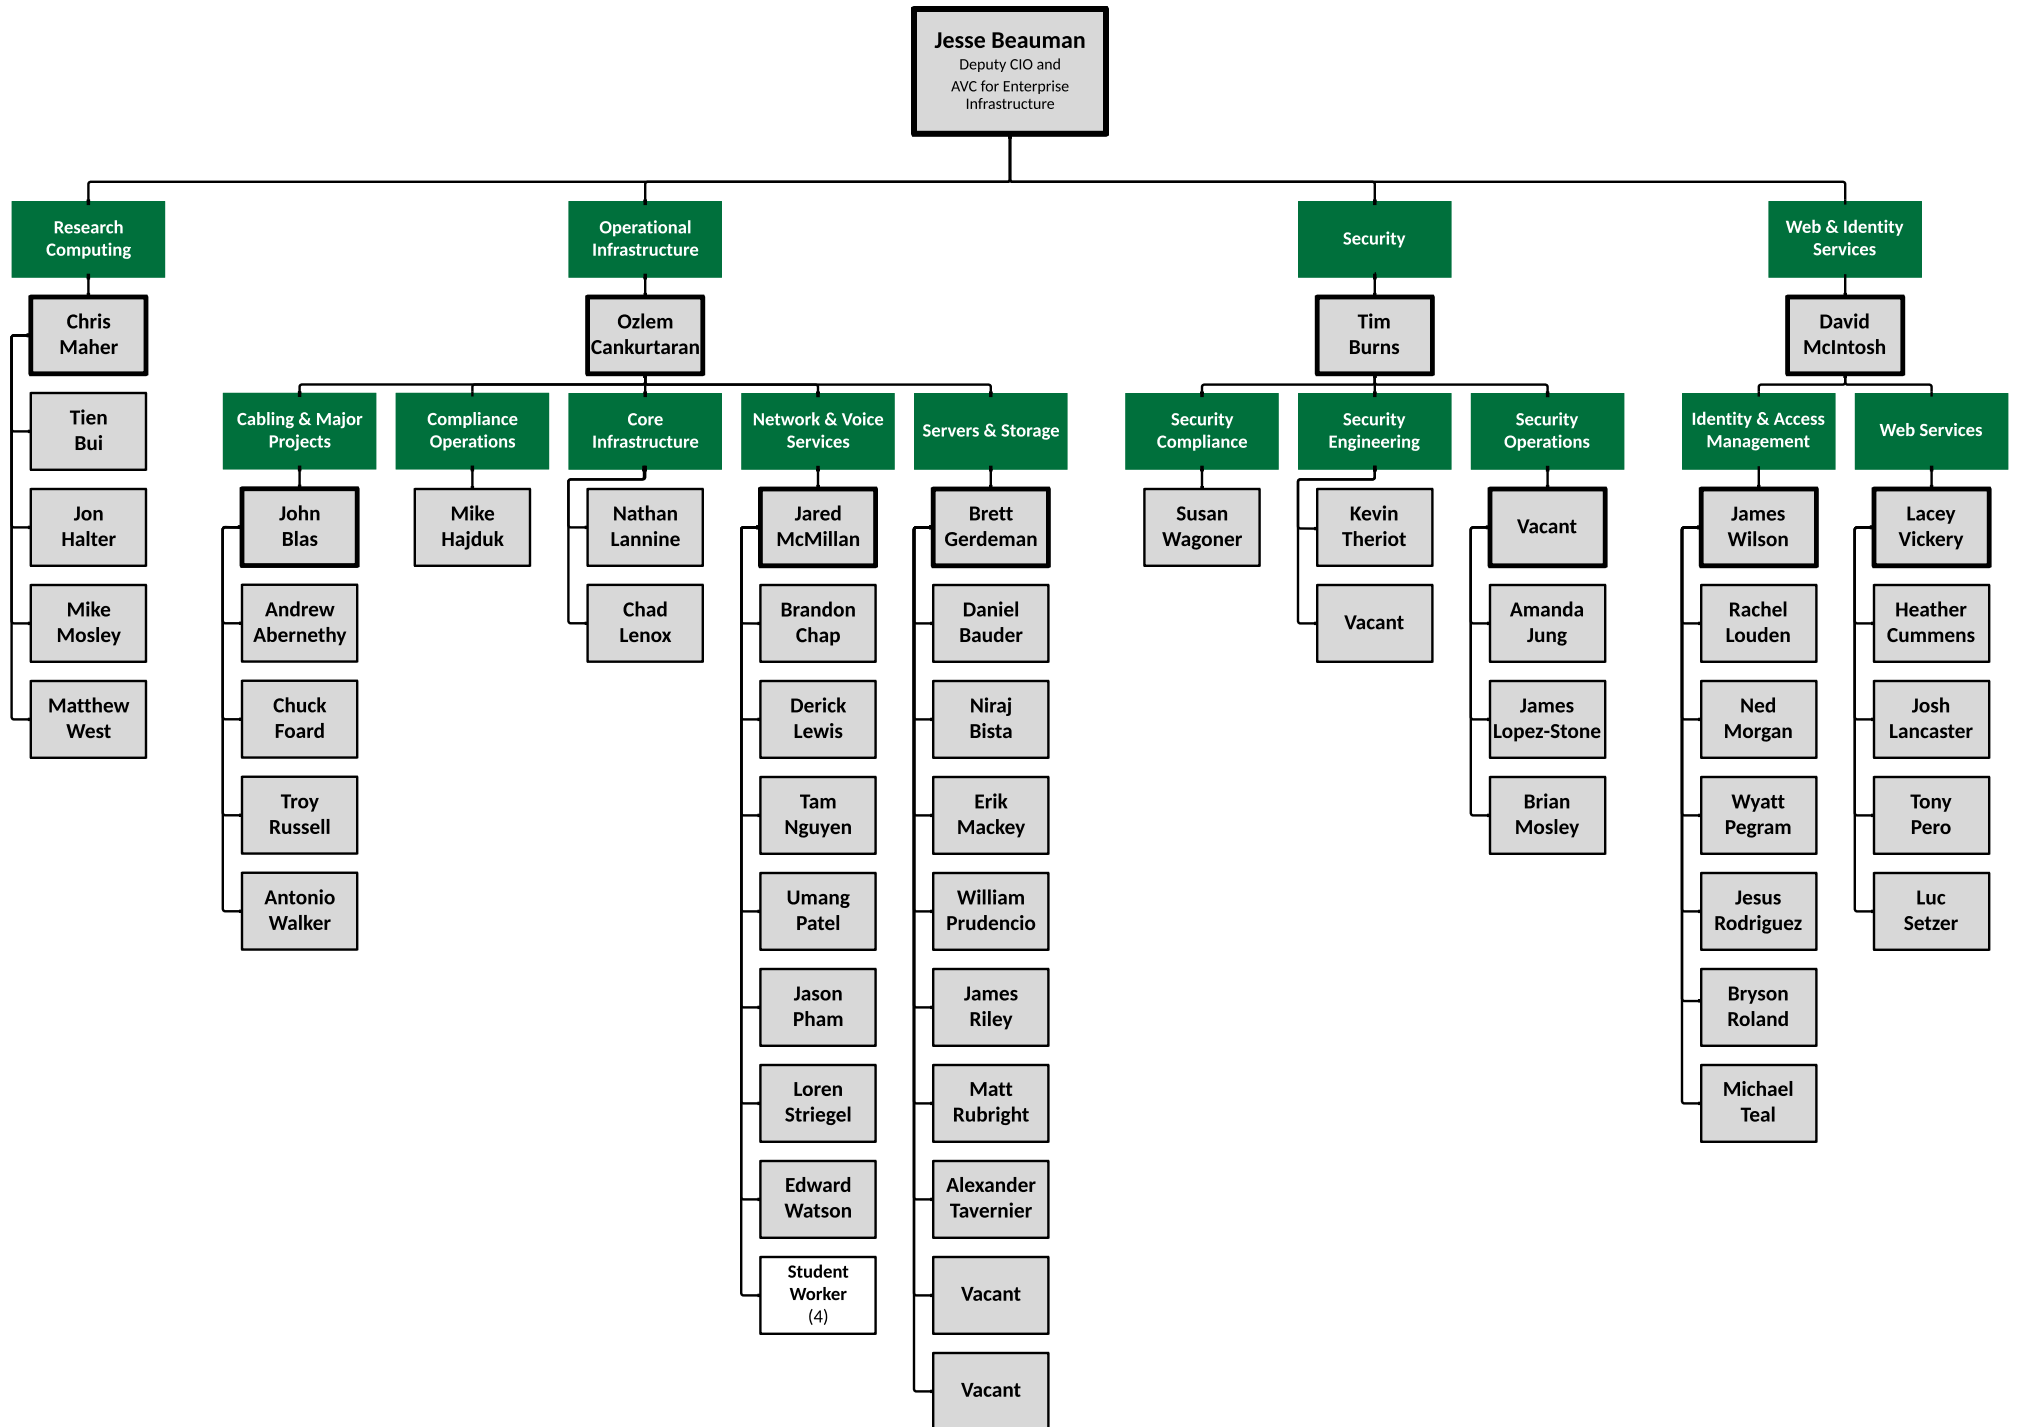

Office of OneIT

OneIT Enterprise Infrastructure

OneIT Enterprise Applications

OneIT Client Engagement

OneIT Planning, Projects & Process Strategy

OneIT Administration & Resource Management

OneIT College Support

Brandon DeLeeuw
Interim Executive Director
of IT for College Support

¹ Future Enterprise Desktop Support
² Future Enterprise Endpoint Solutions
³ Future Enterprise Servers & Storage

OneIT Academic Affairs Support