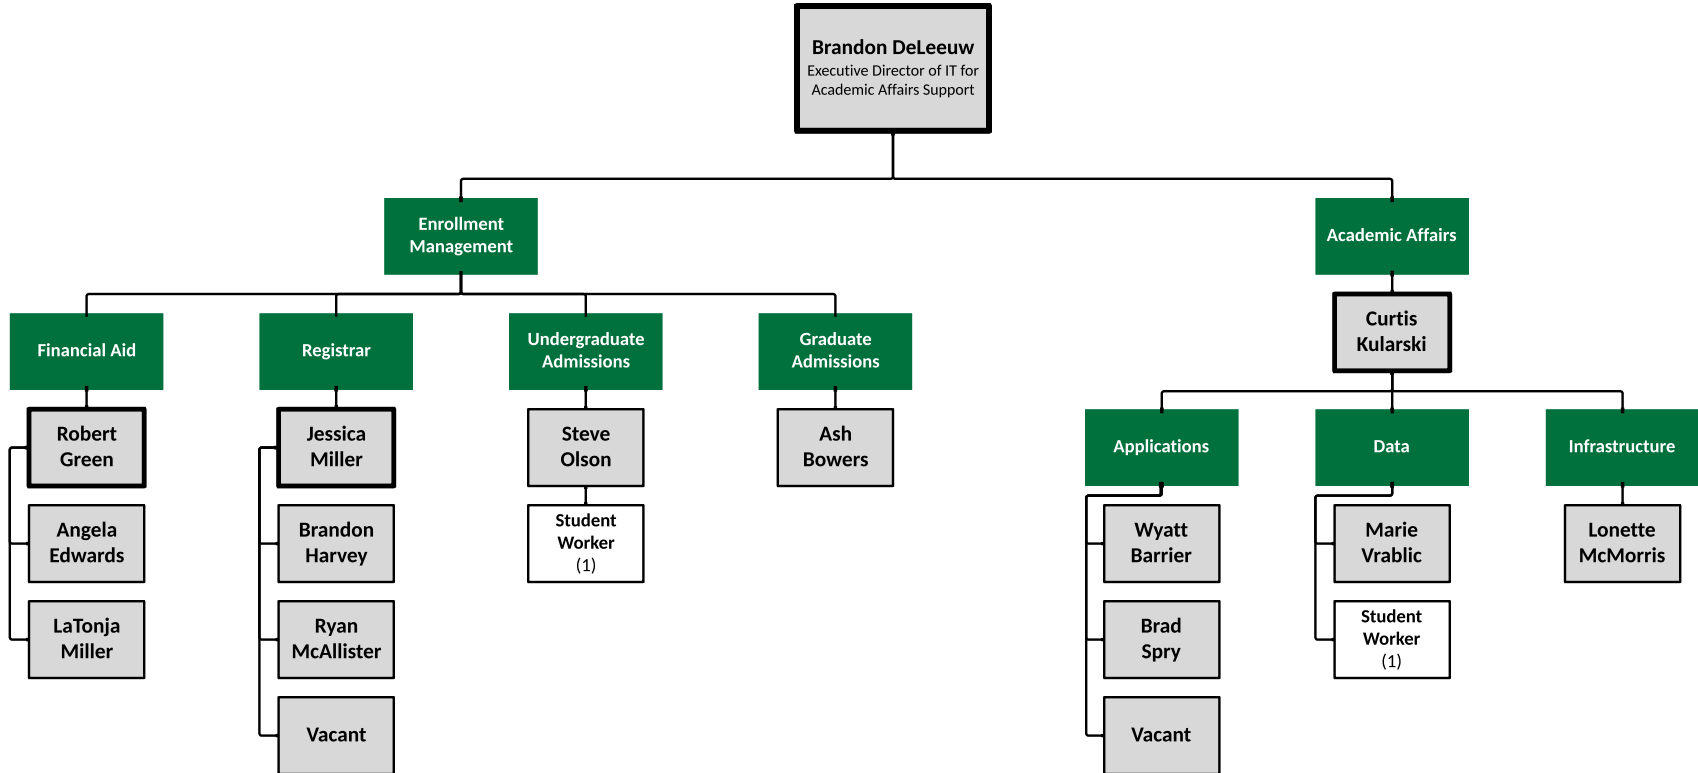

Office of OneIT

OneIT Enterprise Infrastructure

OneIT Enterprise Applications

OneIT Client Engagement

OneIT Planning, Projects & Process Strategy

OneIT Administration & Resource Management

OneIT College Support

Brandon DeLeeuw
Interim Executive Director
of IT for College Support

¹ Future Enterprise Desktop Support
² Future Enterprise Endpoint Solutions
³ Future Enterprise Servers & Storage

OneIT Academic Affairs Support