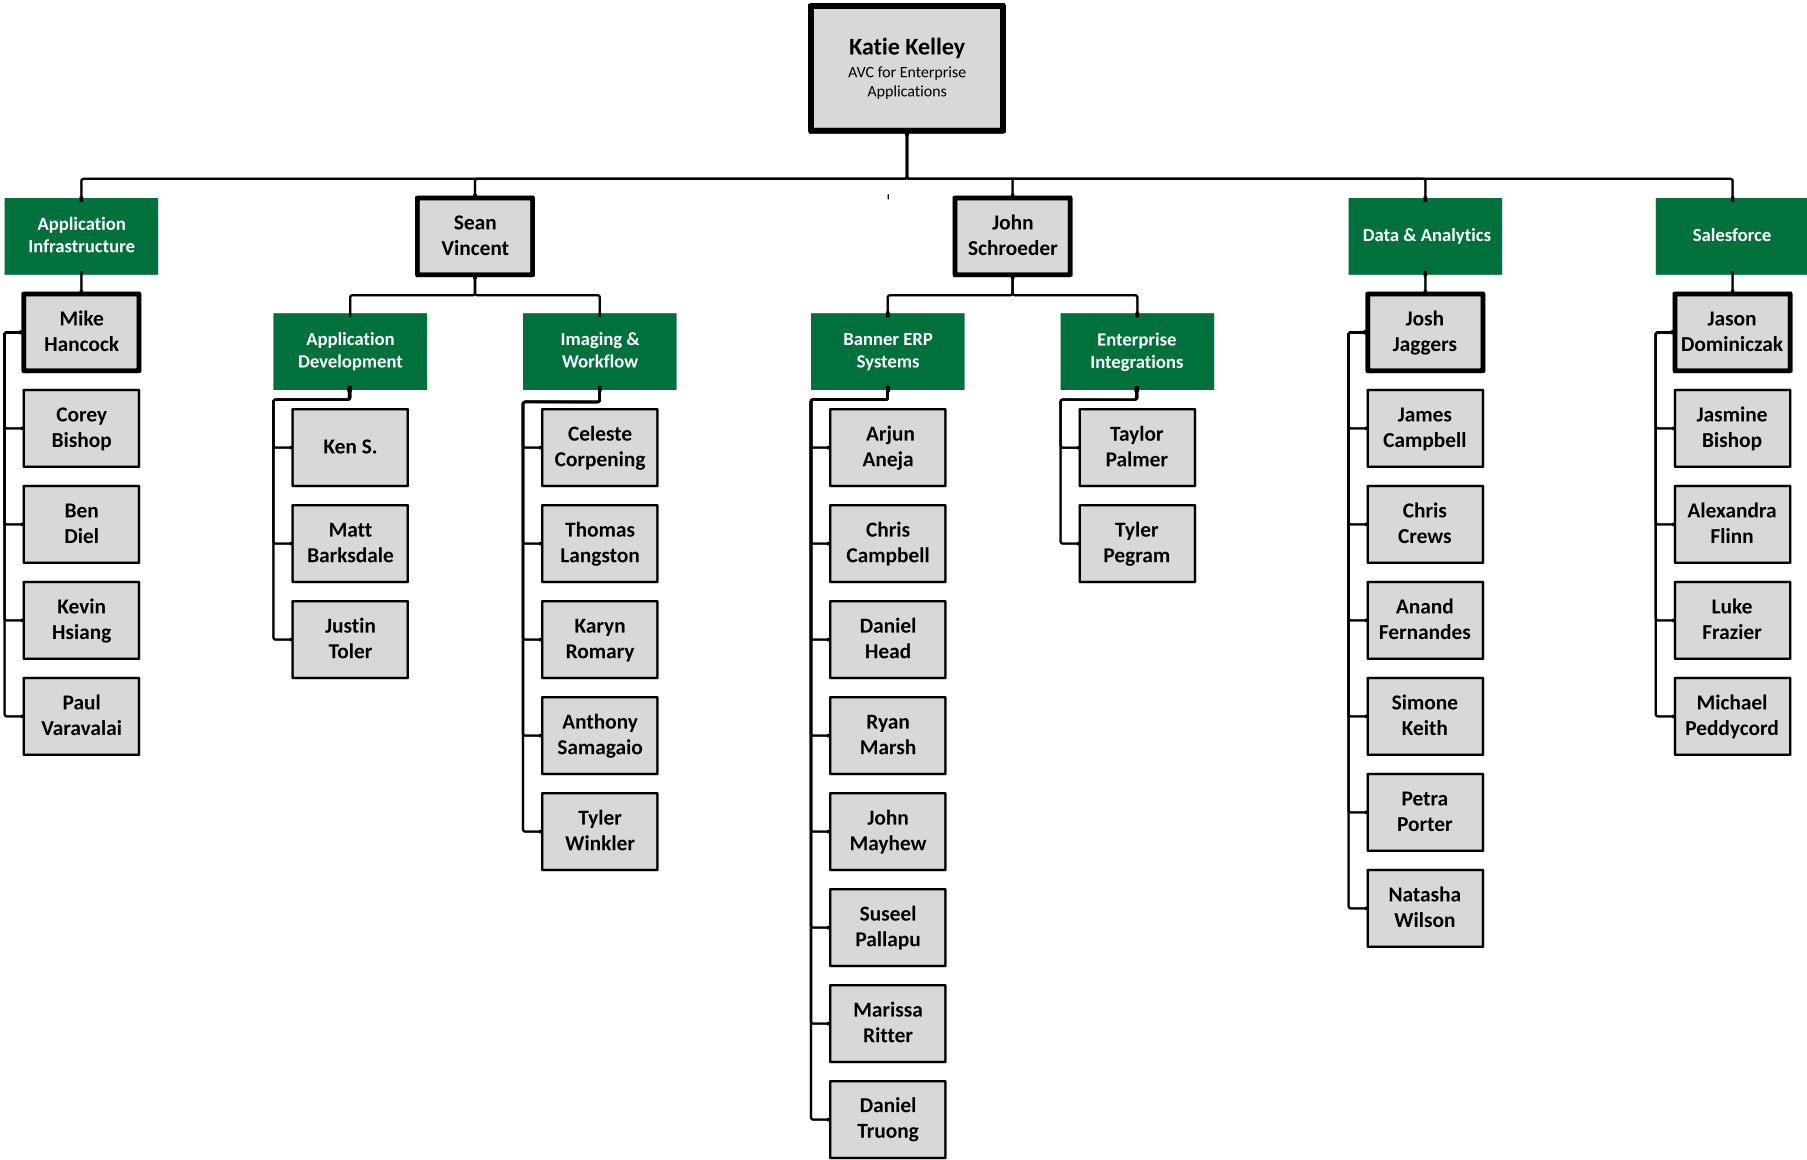

Office of OneIT

OneIT Enterprise Infrastructure

OneIT Enterprise Applications

OneIT Client Engagement

OneIT Planning, Projects & Process Strategy

OneIT Administration & Resource Management

OneIT College Support

Brandon DeLeeuw
Interim Executive Director
of IT for College Support

¹ Future Enterprise Desktop Support
² Future Enterprise Endpoint Solutions
³ Future Enterprise Servers & Storage

OneIT Academic Affairs Support