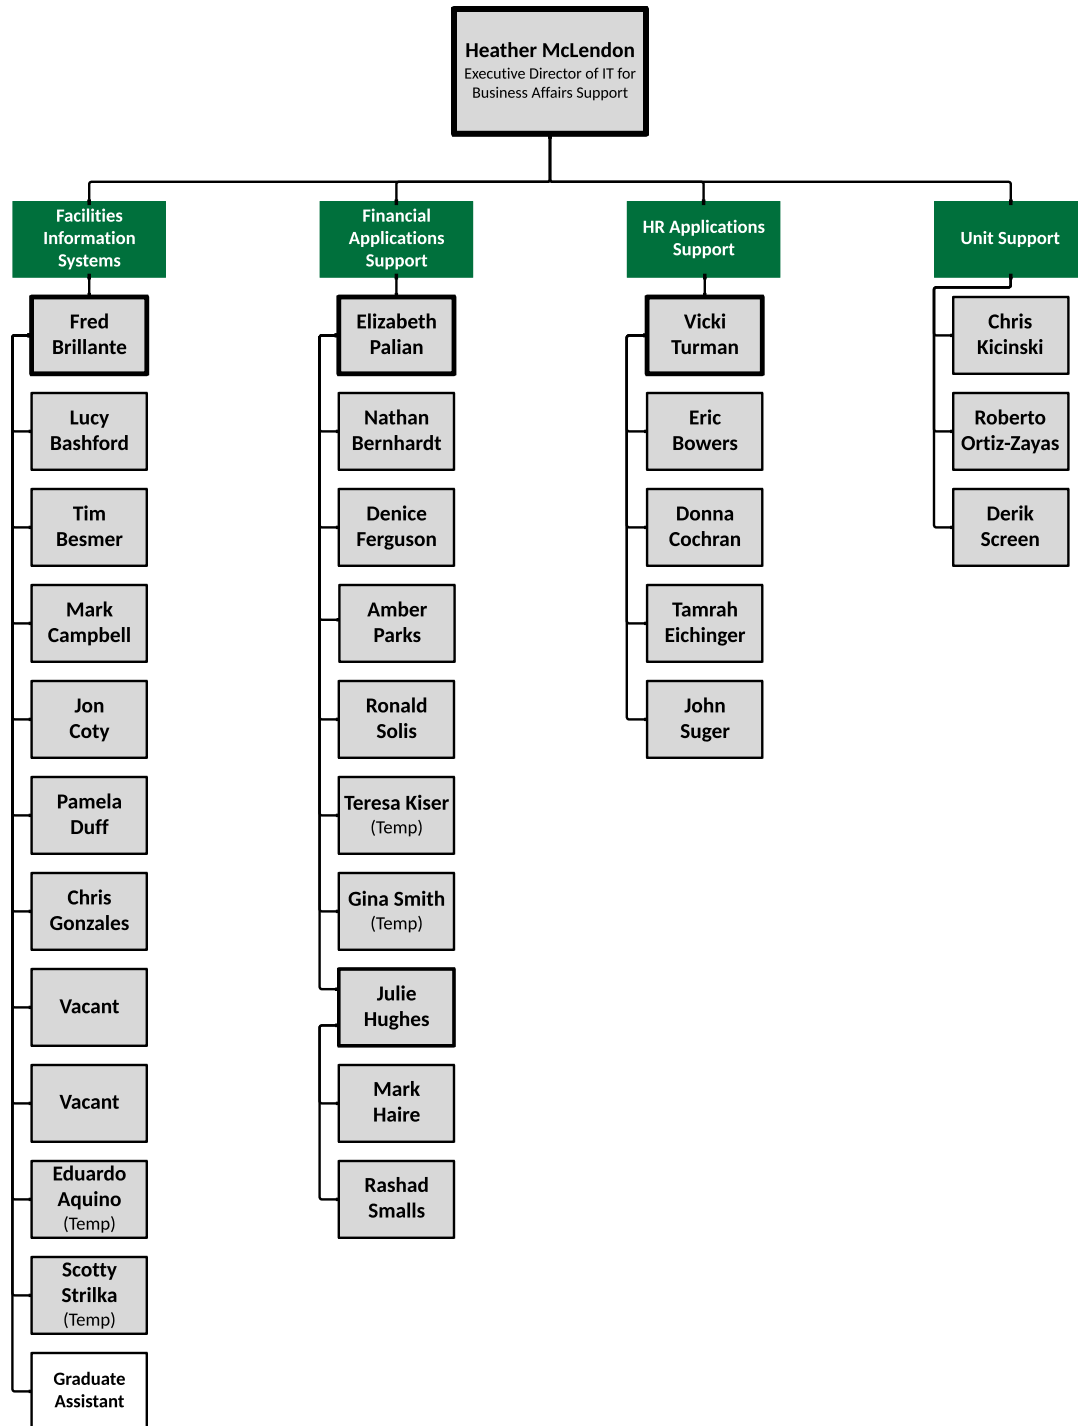

OneIT Business Affairs Support