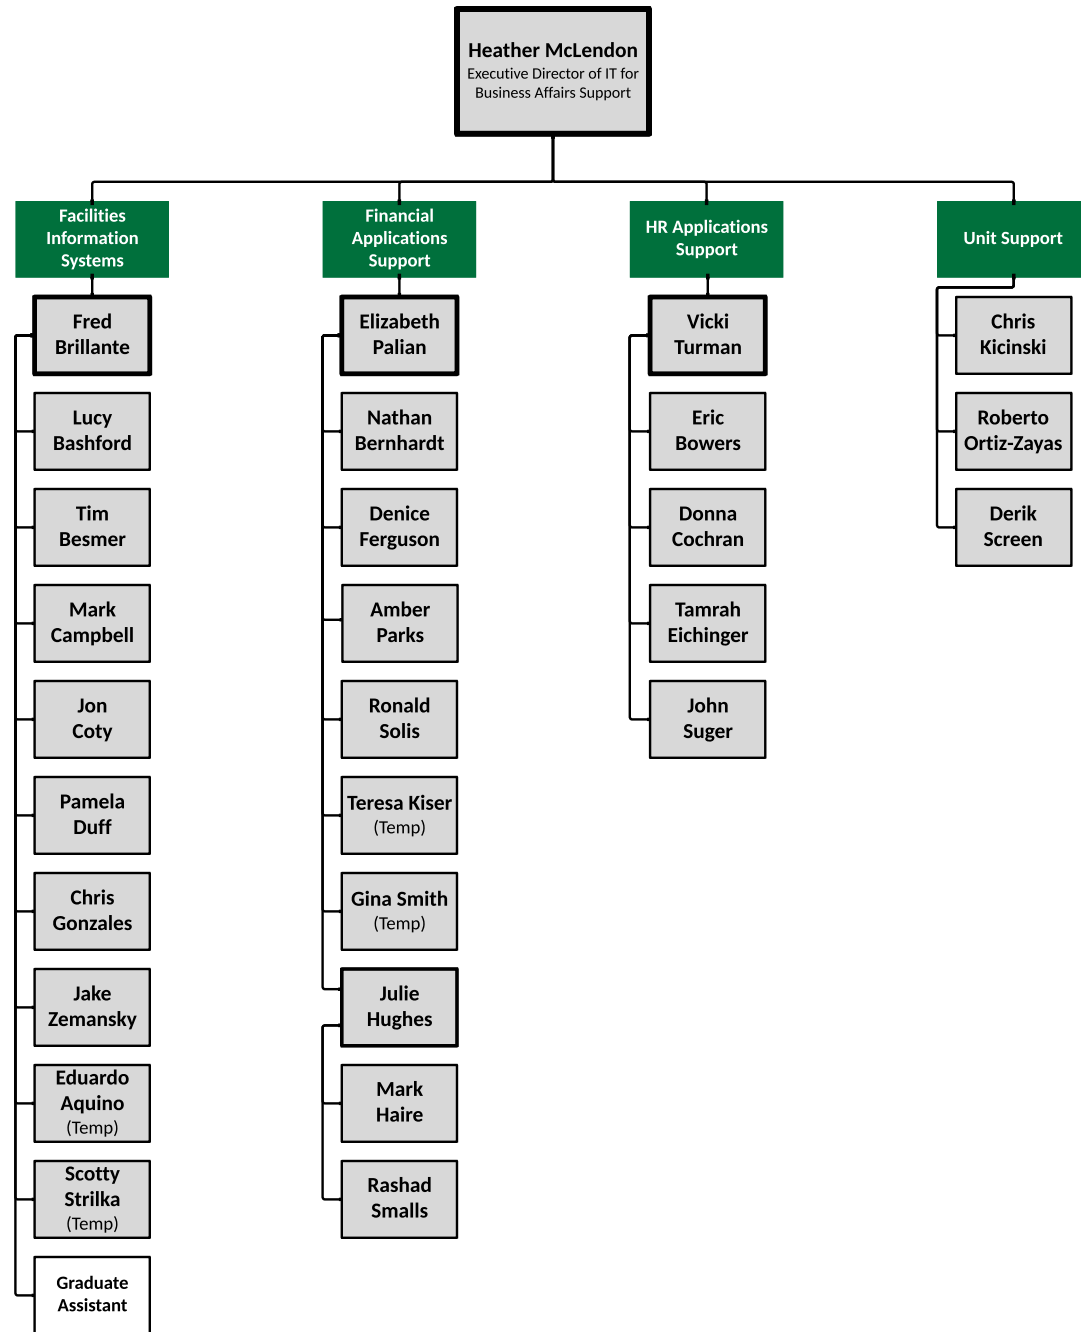

OneIT Business Affairs Support