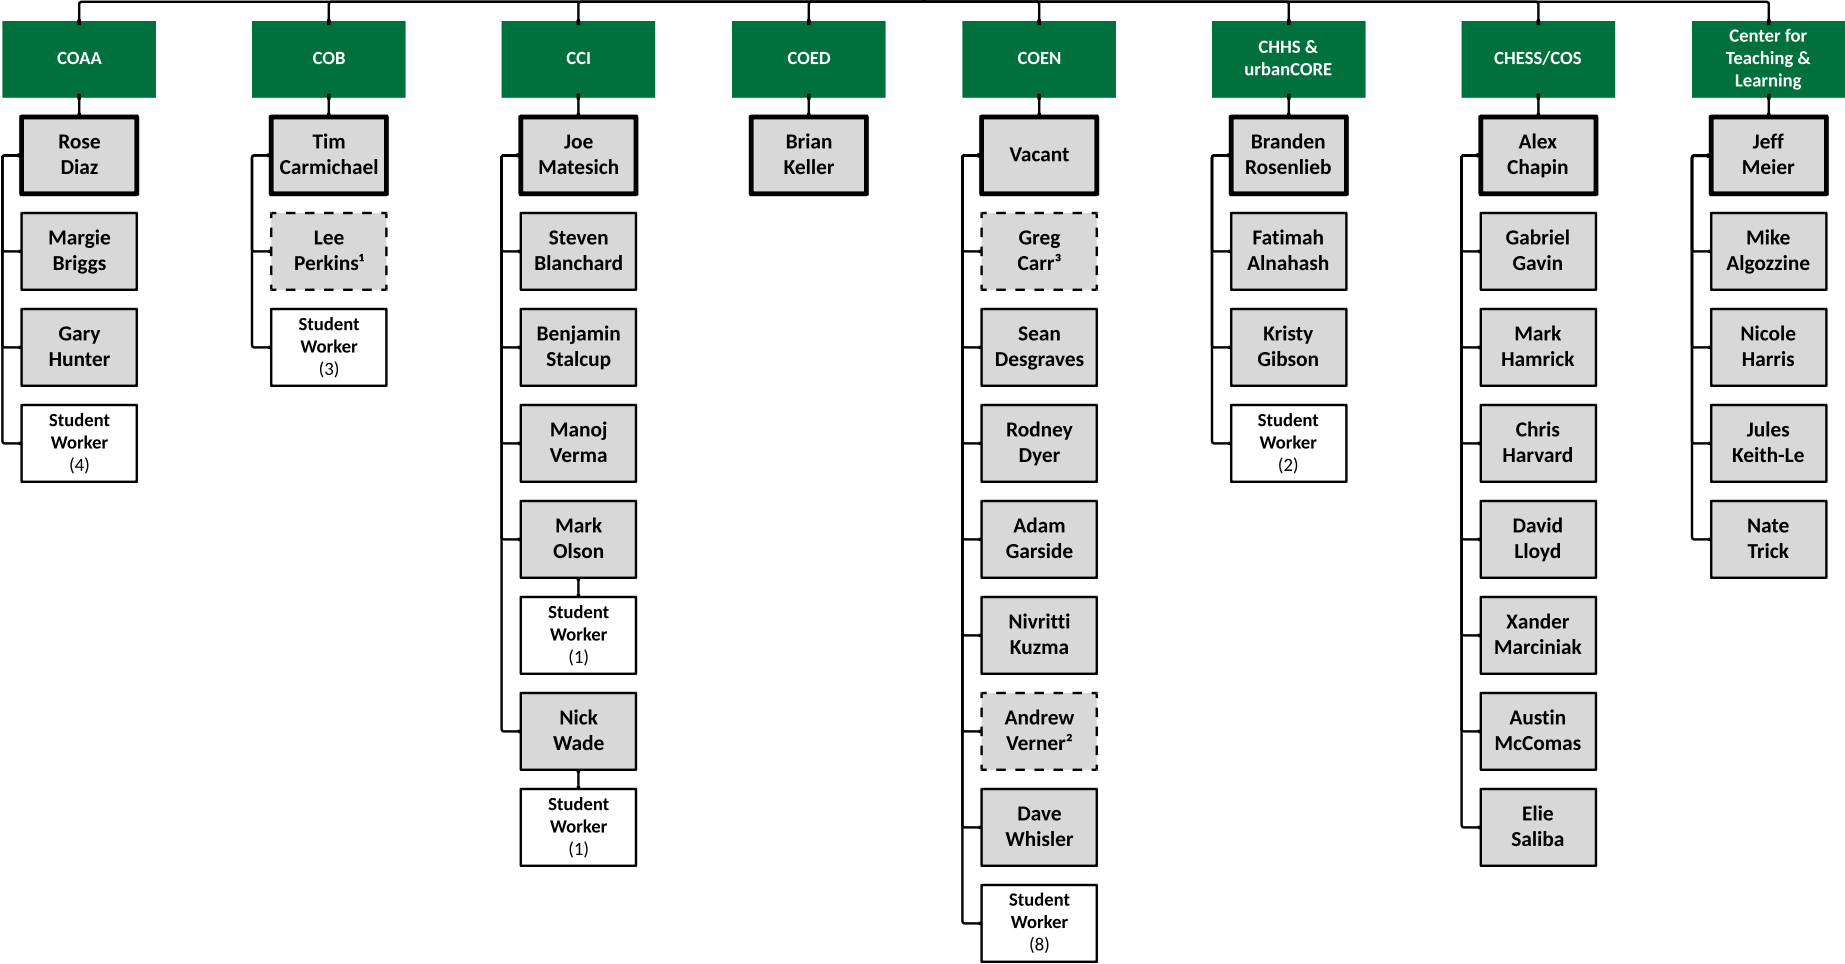

OneIT College Support

Brandon DeLeeuw
Interim Executive Director
of IT for College Support

¹ Future Enterprise Desktop Support
² Future Enterprise Endpoint Solutions
³ Future Enterprise Servers & Storage