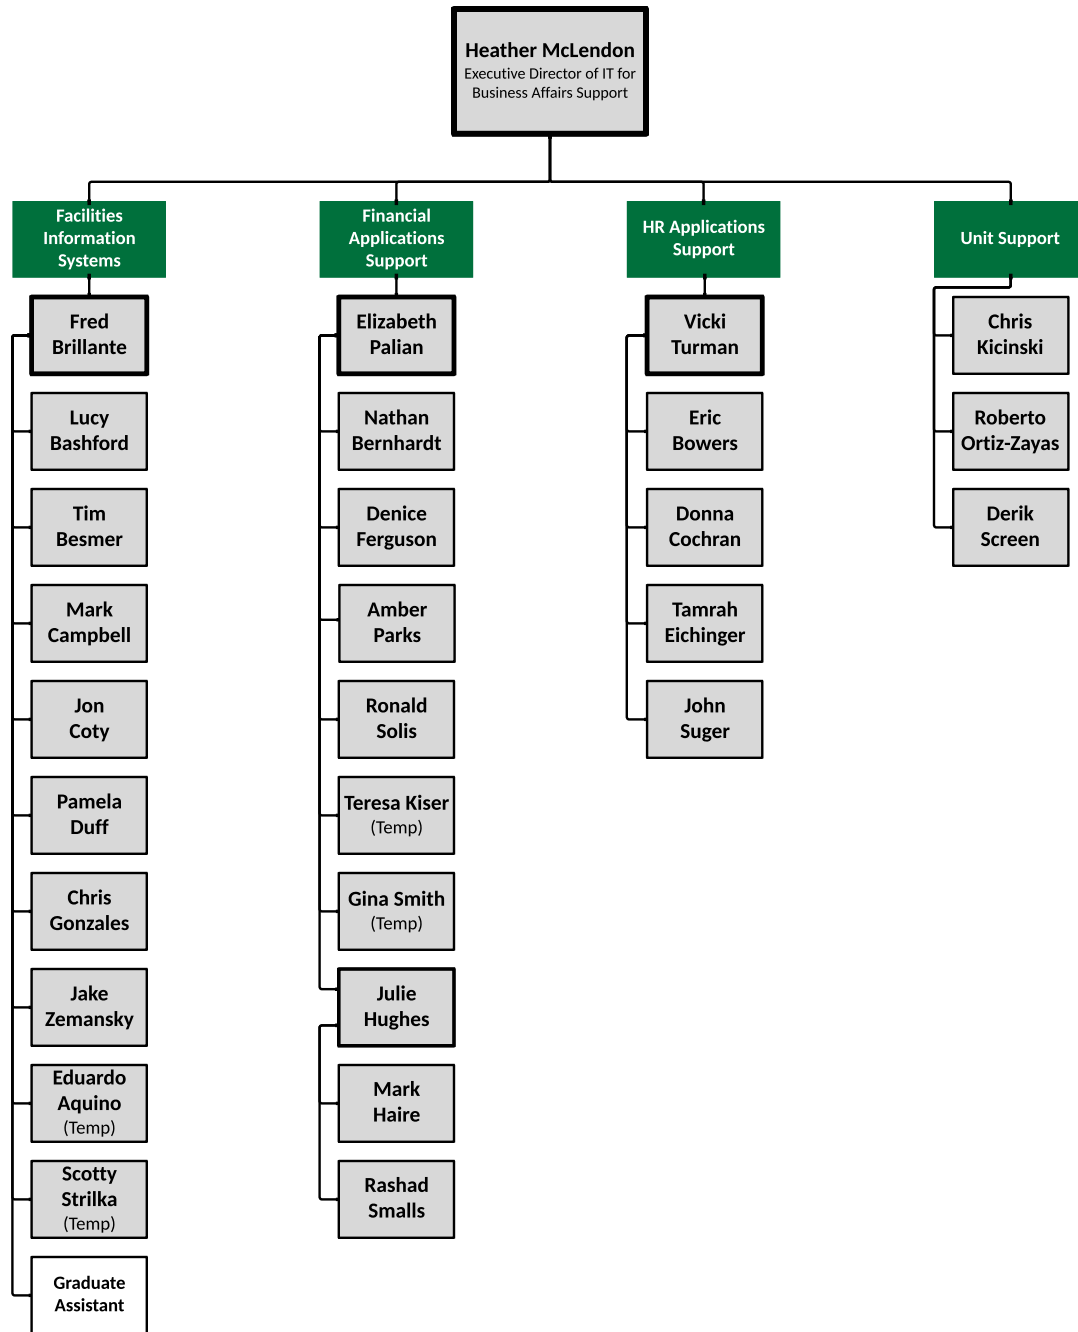

OneIT Business Affairs Support