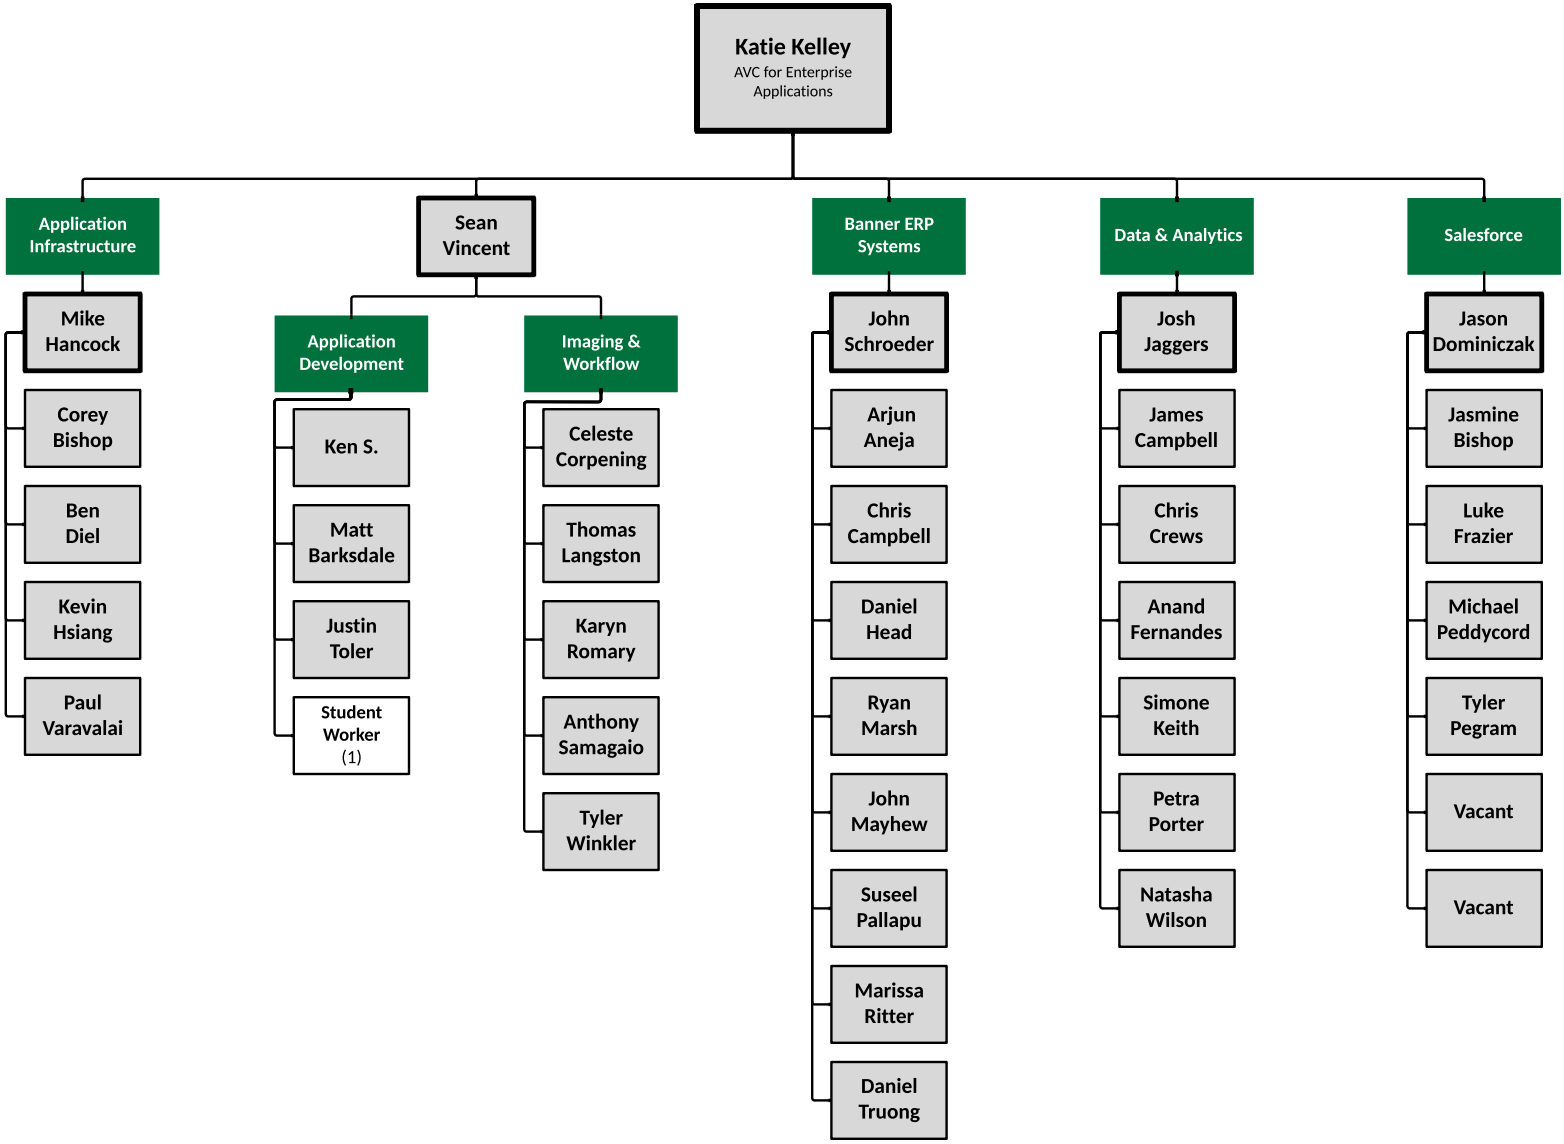

Office of OneIT

OneIT Deputy CIO

OneIT Enterprise Infrastructure

OneIT Enterprise Applications

OneIT Client Engagement

OneIT Planning, Projects & Process Strategy

OneIT College Support

Brandon DeLeeuw
Interim Executive Director
of IT for College Support

¹ Future Enterprise Desktop Support
² Future Enterprise Endpoint Solutions
³ Future Enterprise Servers & Storage

OneIT Academic Affairs Support

OneIT Business Affairs Support

OneIT Student Affairs Support