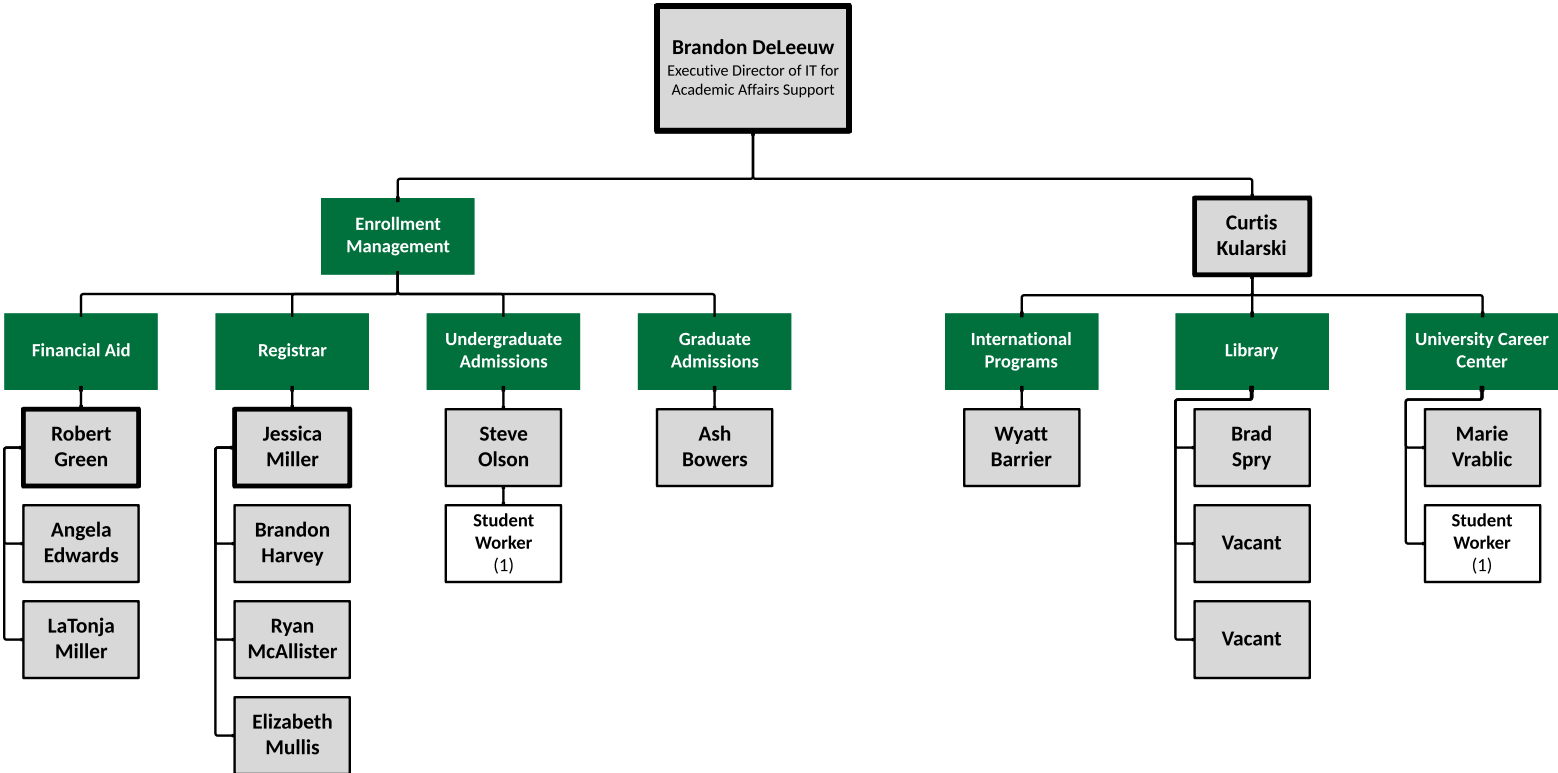

Office of OneIT

OneIT Deputy CIO

OneIT Enterprise Infrastructure

OneIT Enterprise Applications

OneIT Client Engagement

OneIT Planning, Projects & Process Strategy

OneIT College Support

Brandon DeLeeuw
Interim Executive Director
of IT for College Support

¹ Future Enterprise Desktop Support
² Future Enterprise Endpoint Solutions
³ Future Enterprise Servers & Storage

OneIT Academic Affairs Support

OneIT Business Affairs Support

OneIT Student Affairs Support