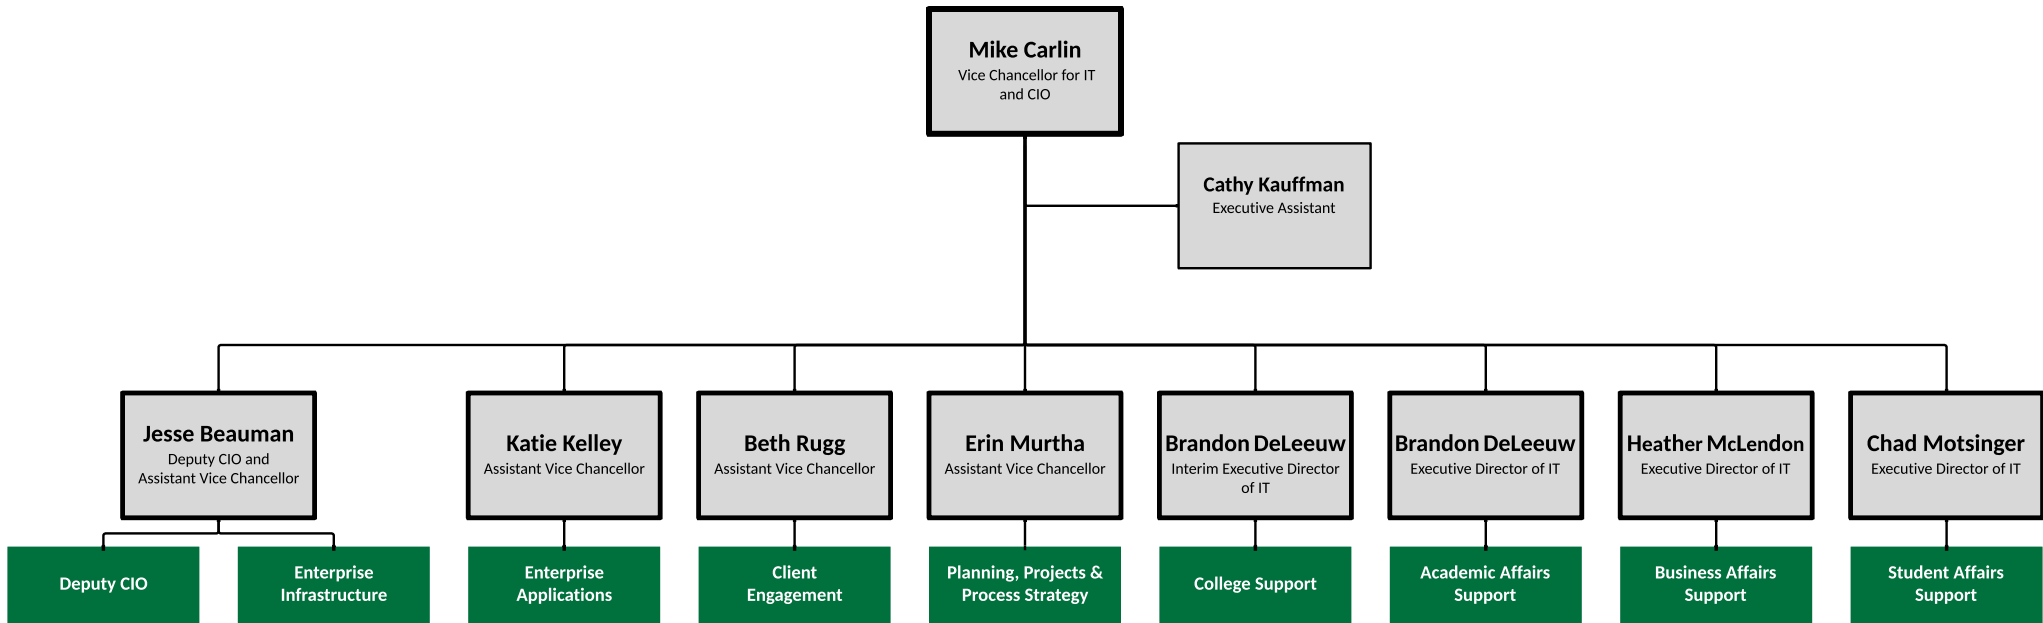

Office of OneIT

OneIT Deputy CIO

OneIT Enterprise Infrastructure

OneIT Enterprise Applications

OneIT Client Engagement

OneIT Planning, Projects & Process Strategy

OneIT College Support

Brandon DeLeeuw
Interim Executive Director
of IT for College Support

¹ Future Enterprise Desktop Support
² Future Enterprise Endpoint Solutions
³ Future Enterprise Servers & Storage

OneIT Academic Affairs Support

OneIT Business Affairs Support

OneIT Student Affairs Support