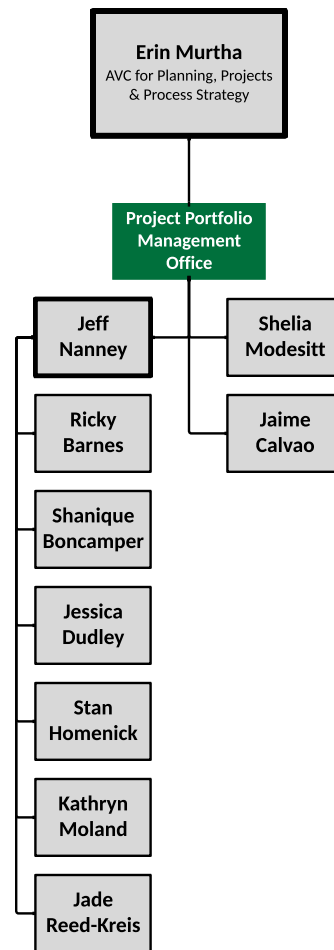

Office of OneIT

OneIT Deputy CIO

OneIT Enterprise Infrastructure

OneIT Enterprise Applications

OneIT Client Engagement

OneIT Planning, Projects & Process Strategy

OneIT College Support

Brandon DeLeeuw
Interim Executive Director
of IT for College Support