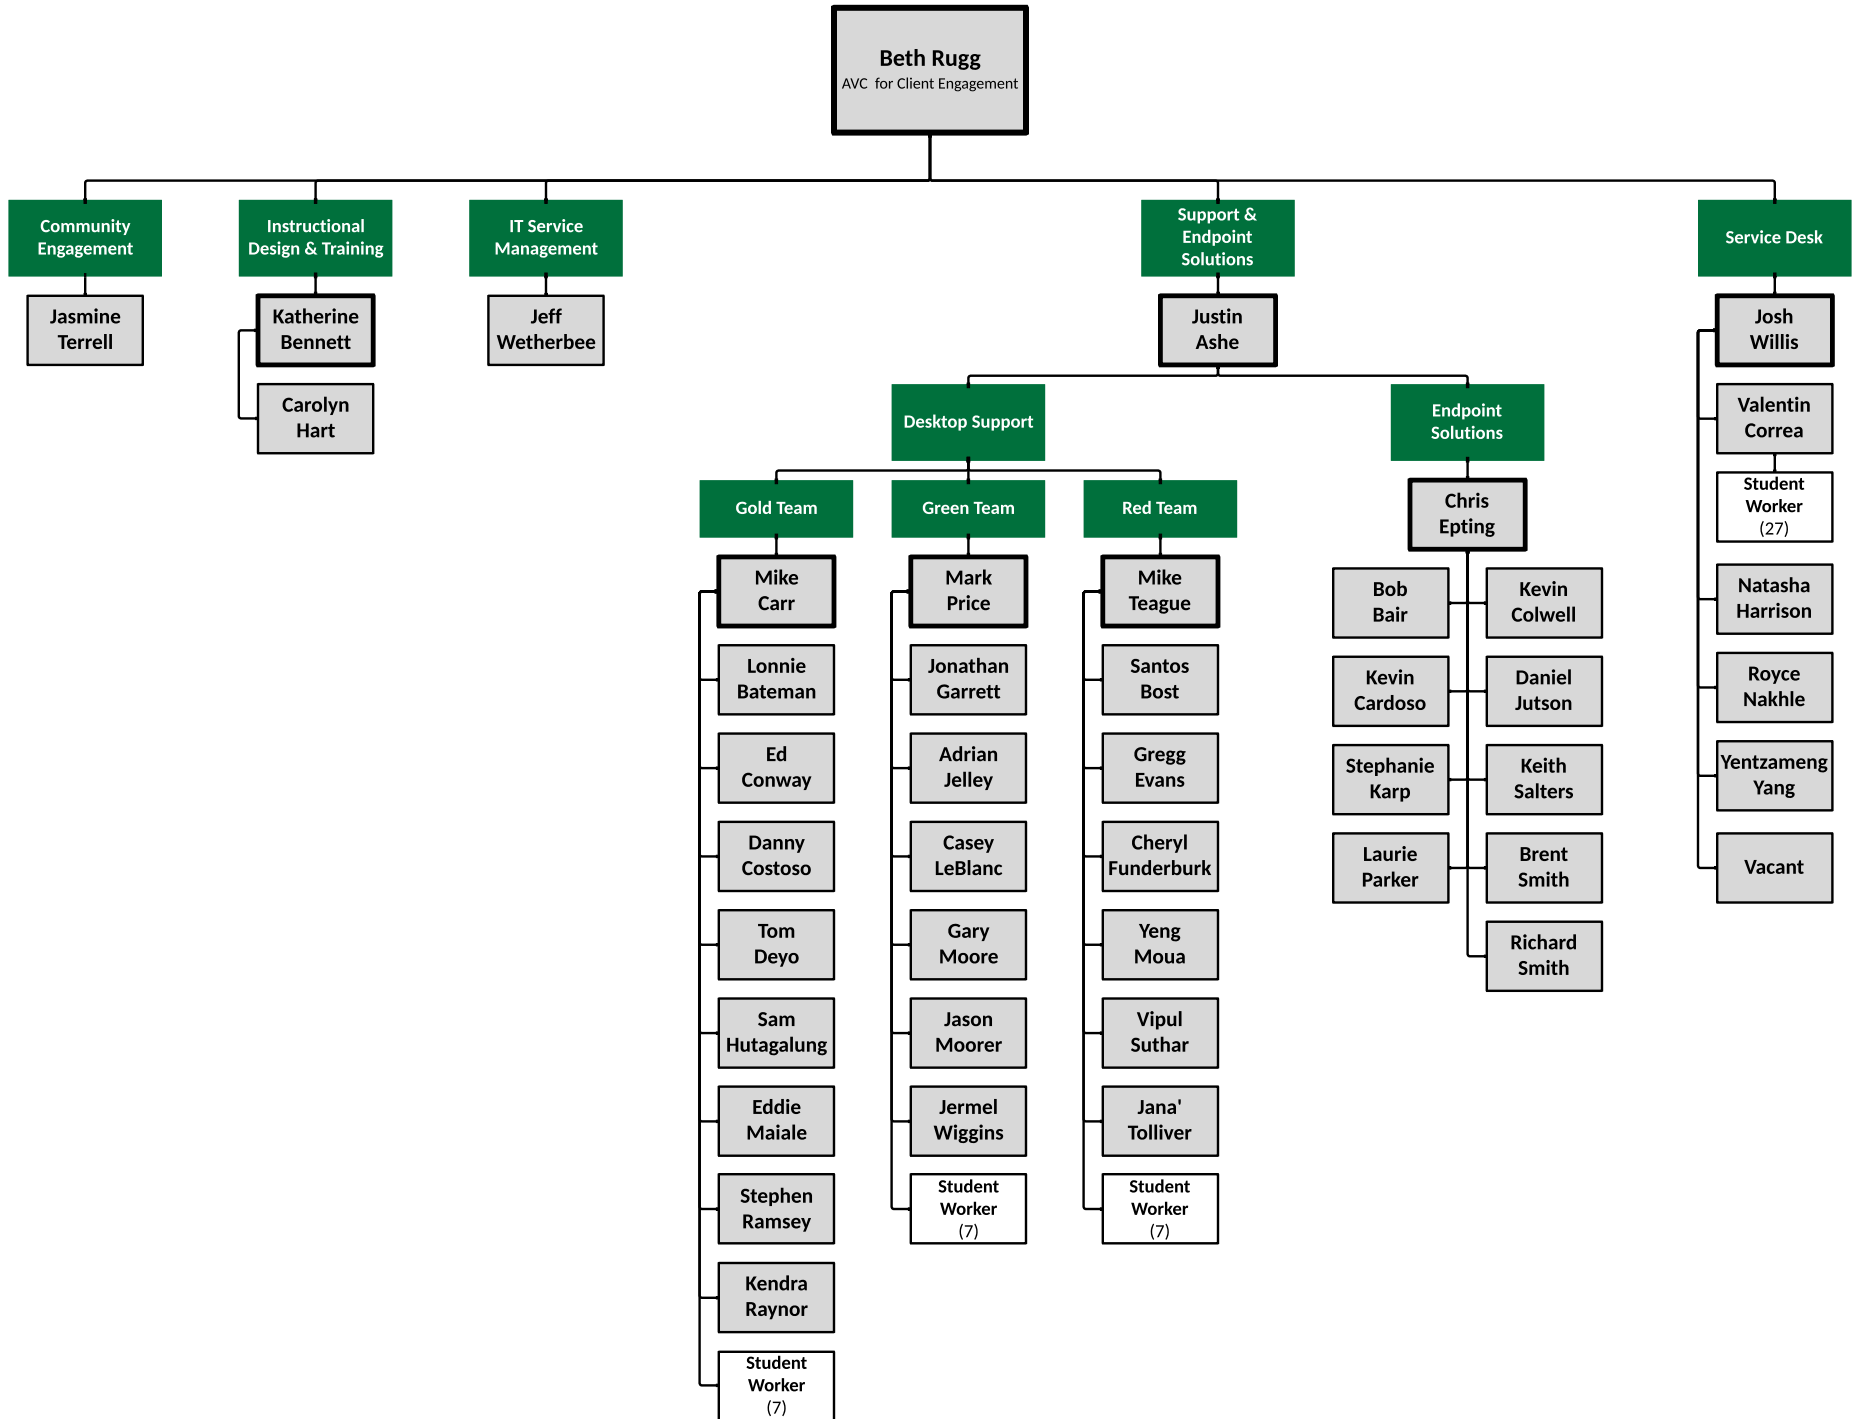

Office of OneIT

OneIT Deputy CIO

OneIT Enterprise Infrastructure

OneIT Enterprise Applications

OneIT Client Engagement

OneIT Planning, Projects & Process Strategy

OneIT College Support

Brandon DeLeeuw
Interim Executive Director
of IT for College Support

¹ Future Enterprise Desktop Support
² Future Enterprise Endpoint Solutions
³ Future Enterprise Servers & Storage

OneIT Academic Affairs Support

OneIT Business Affairs Support

OneIT Student Affairs Support