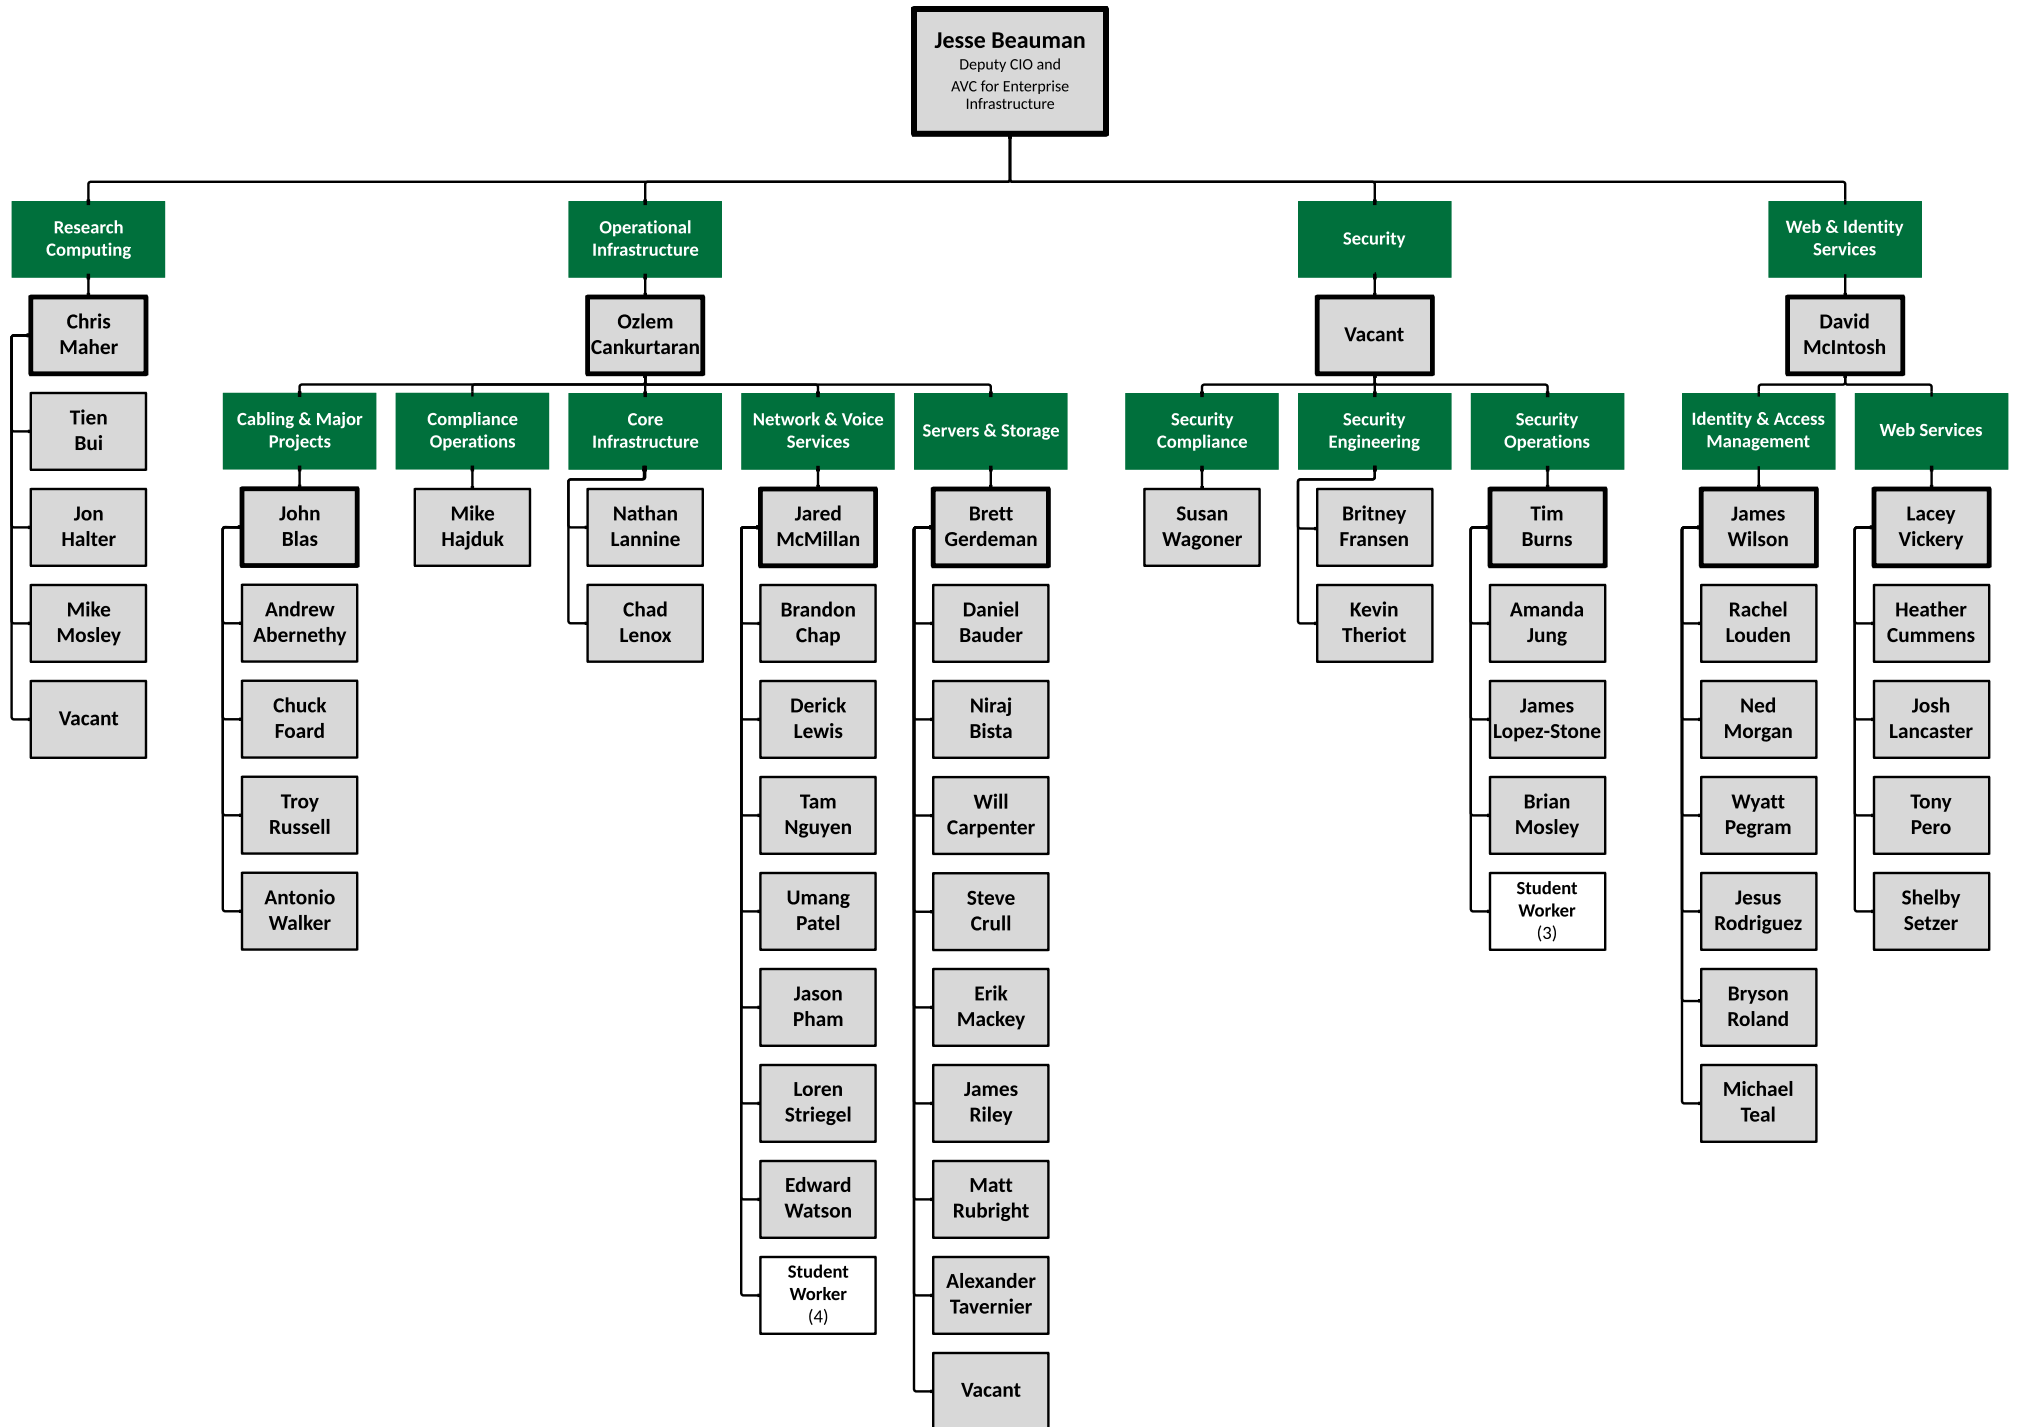

Office of OneIT

OneIT Deputy CIO

OneIT Enterprise Infrastructure

OneIT Enterprise Applications

OneIT Client Engagement

OneIT Planning, Projects & Process Strategy

OneIT College Support

Brandon DeLeeuw
Interim Executive Director
of IT for College Support

¹ Future Enterprise Desktop Support
² Future Enterprise Endpoint Solutions
³ Future Enterprise Servers & Storage

OneIT Academic Affairs Support

OneIT Business Affairs Support

OneIT Student Affairs Support