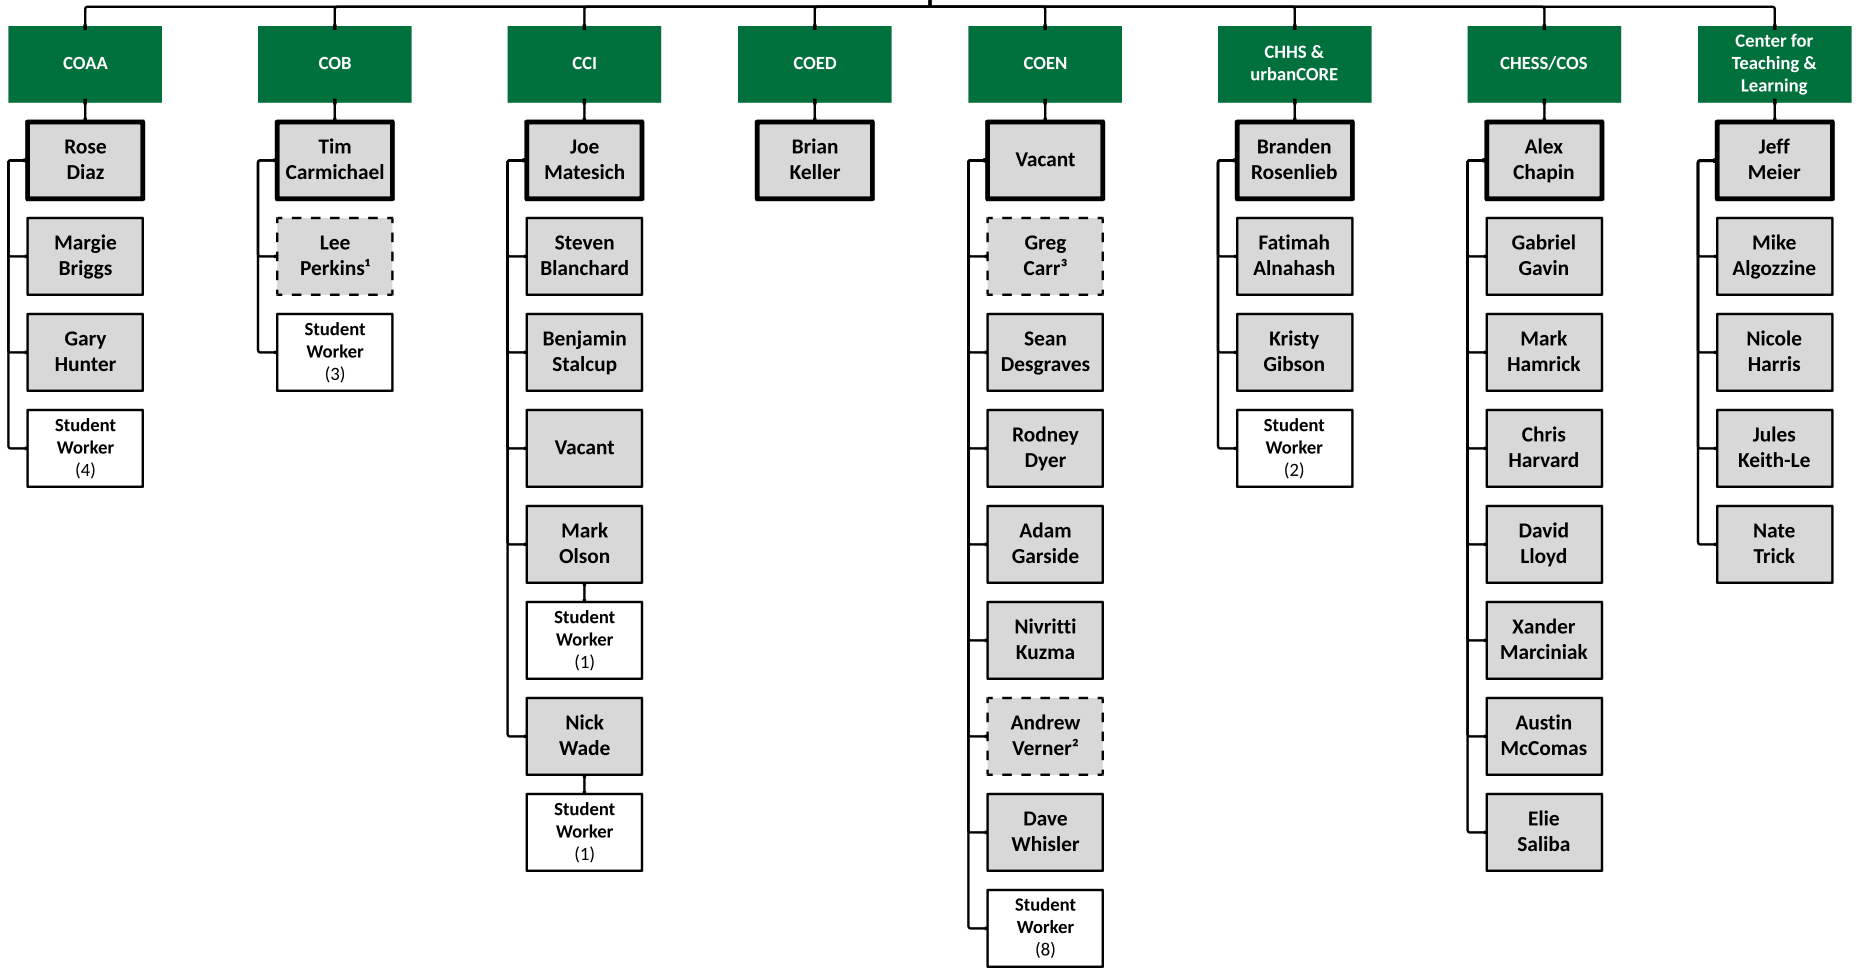

Office of OneIT

OneIT Deputy CIO

OneIT Enterprise Infrastructure

OneIT Enterprise Applications

OneIT Client Engagement

OneIT Planning, Projects & Process Strategy

OneIT College Support

Brandon DeLeeuw
Interim Executive Director
of IT for College Support