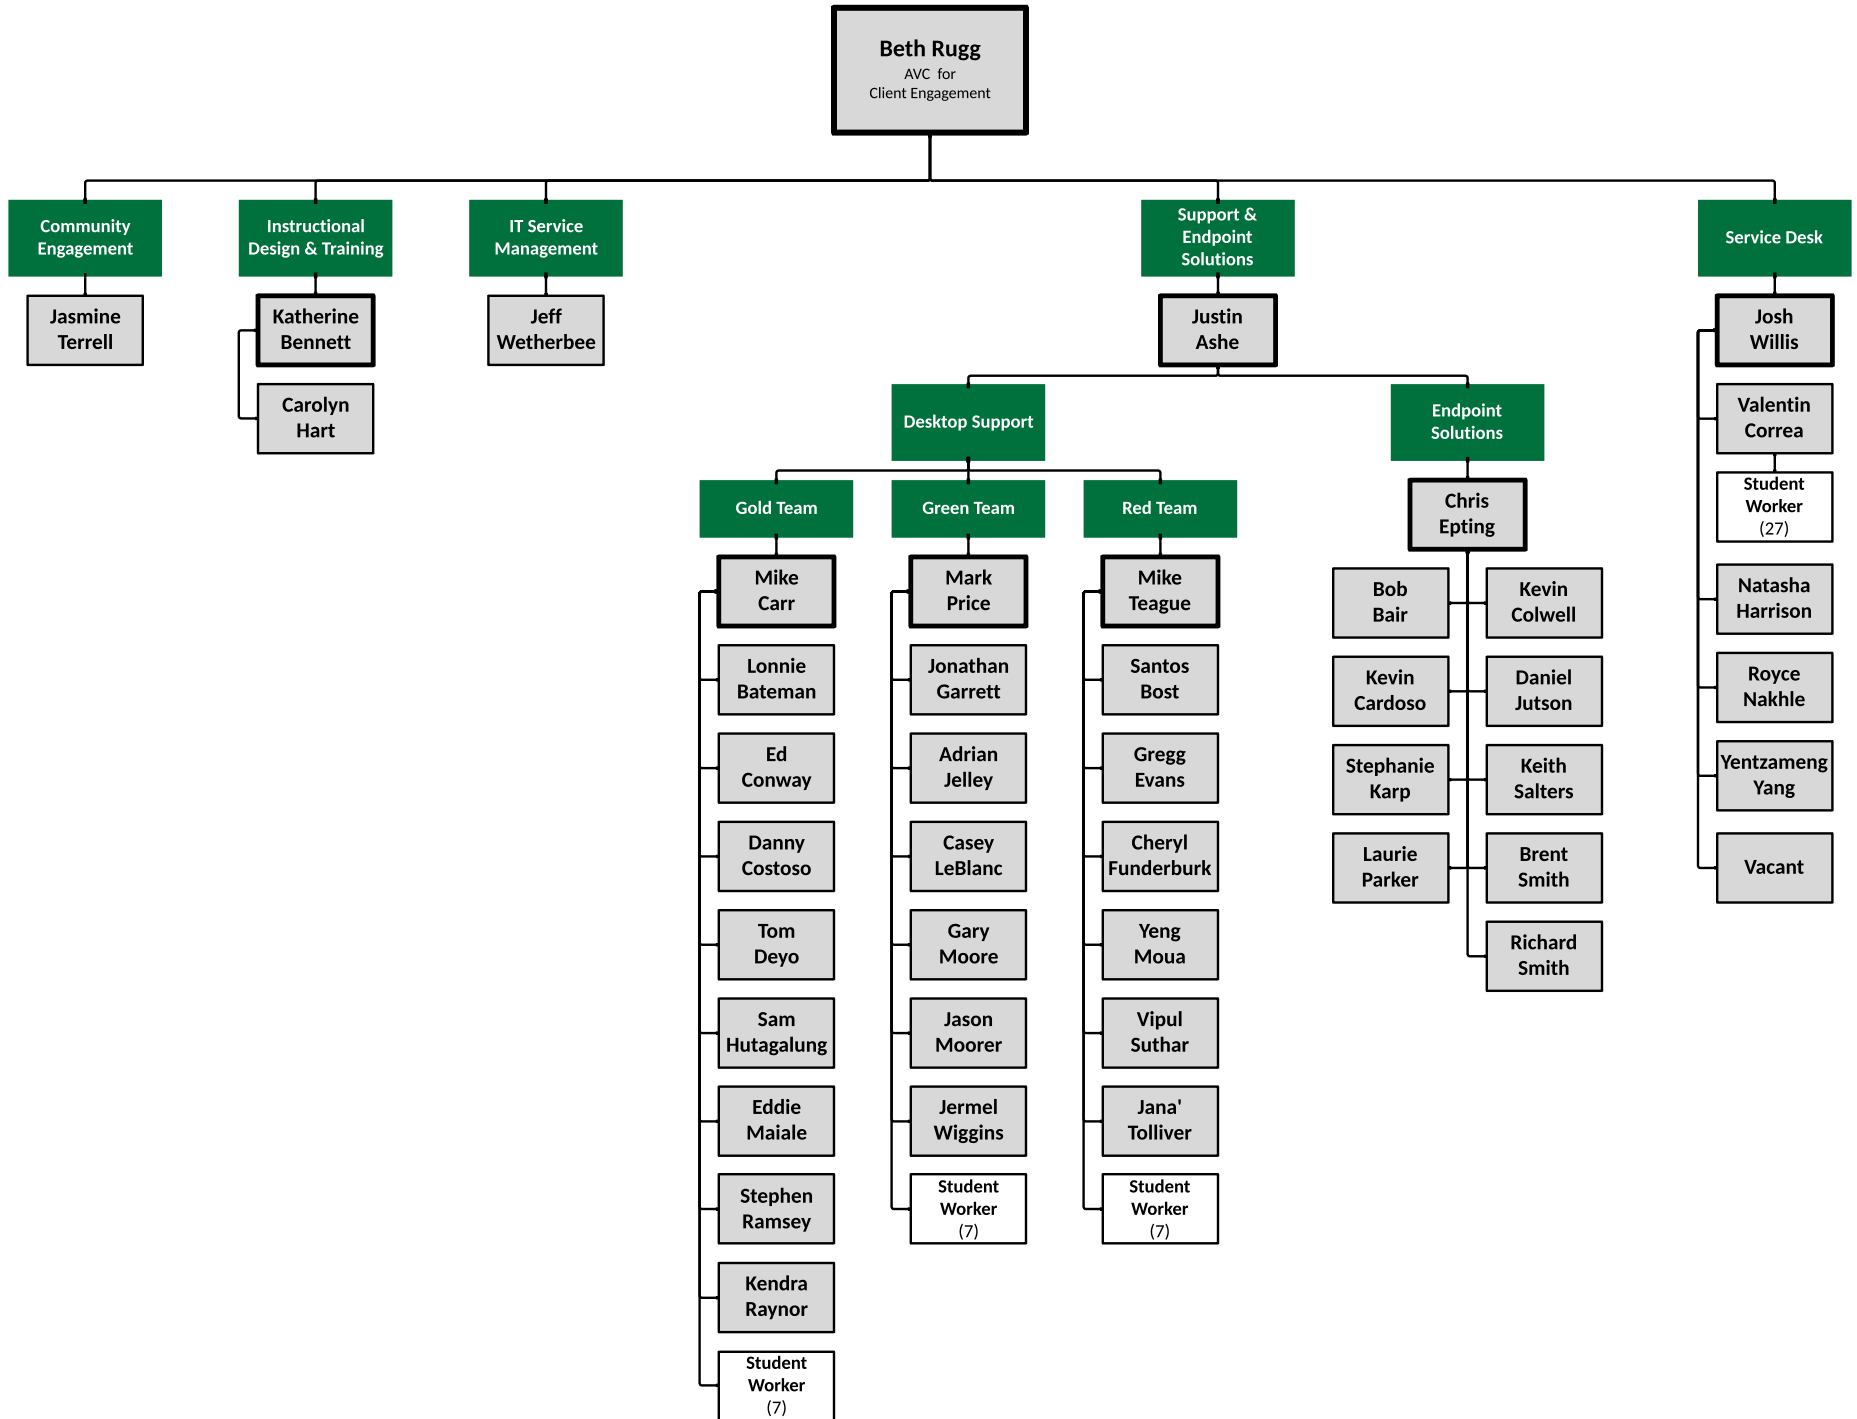

Office of OneIT

OneIT Deputy CIO

OneIT Enterprise Infrastructure

OneIT Enterprise Applications

OneIT Client Engagement

OneIT Planning & Projects

OneIT College Support

Brandon DeLeeuw
Interim Executive Director
of IT for College Support

¹ Future Enterprise Desktop Support
² Future Enterprise Endpoint Solutions
³ Future Enterprise Servers & Storage

OneIT Academic Affairs Support

OneIT Business Affairs Support

OneIT Student Affairs Support