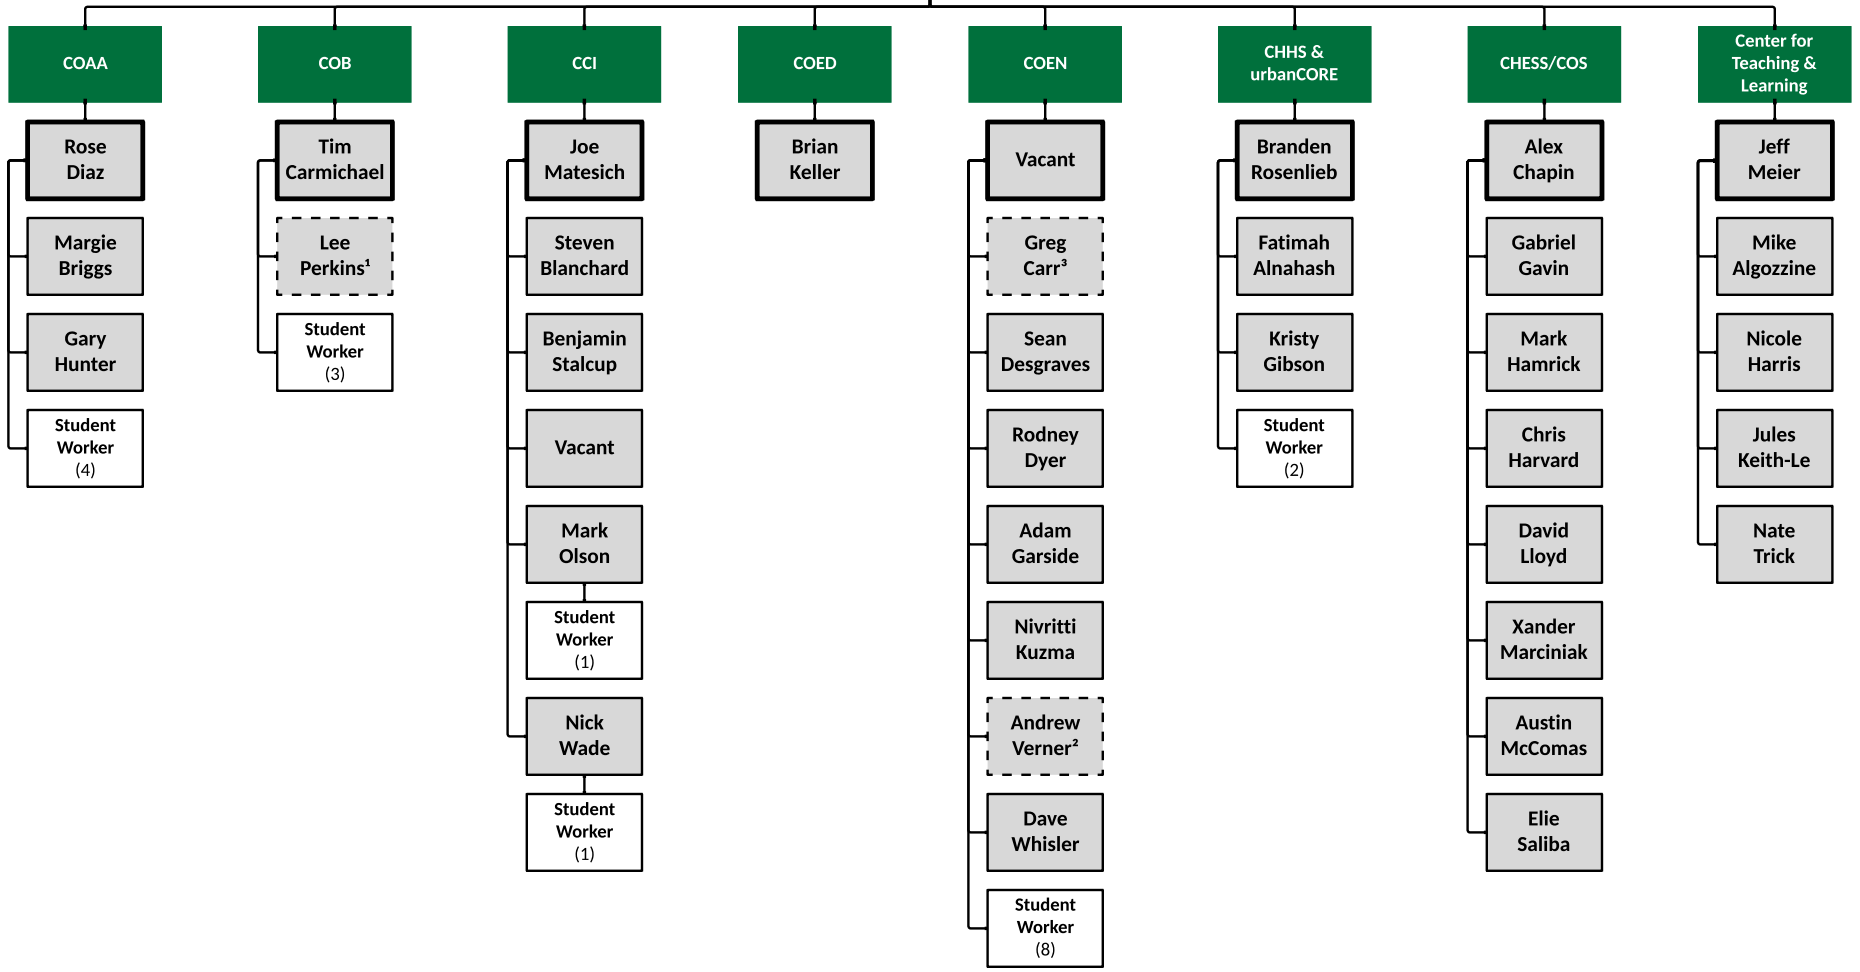

Office of OneIT

OneIT Deputy CIO

OneIT Enterprise Infrastructure

OneIT Enterprise Applications

OneIT Client Engagement

OneIT Planning & Projects

OneIT College Support

Brandon DeLeeuw
Interim Executive Director
of IT for College Support