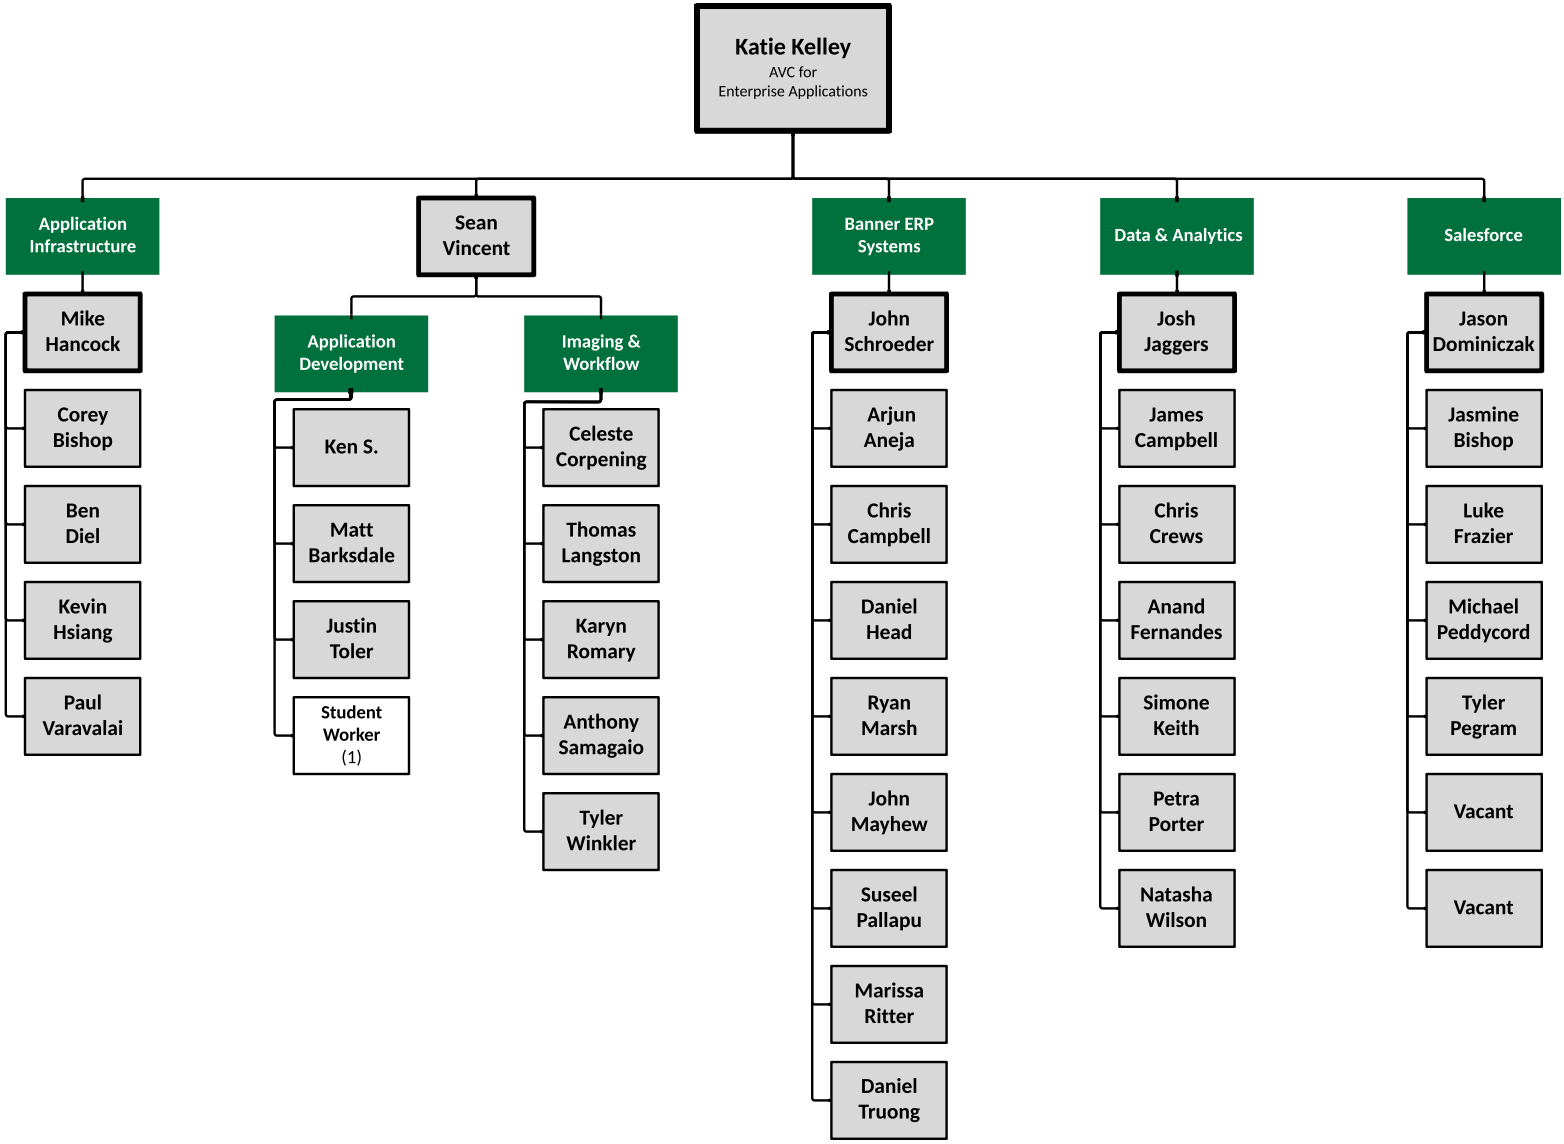

Office of OneIT

OneIT Deputy CIO

OneIT Enterprise Infrastructure

OneIT Enterprise Applications

OneIT Client Engagement

OneIT Planning & Projects

OneIT College Support

Brandon DeLeeuw
Interim Executive Director
of IT for College Support