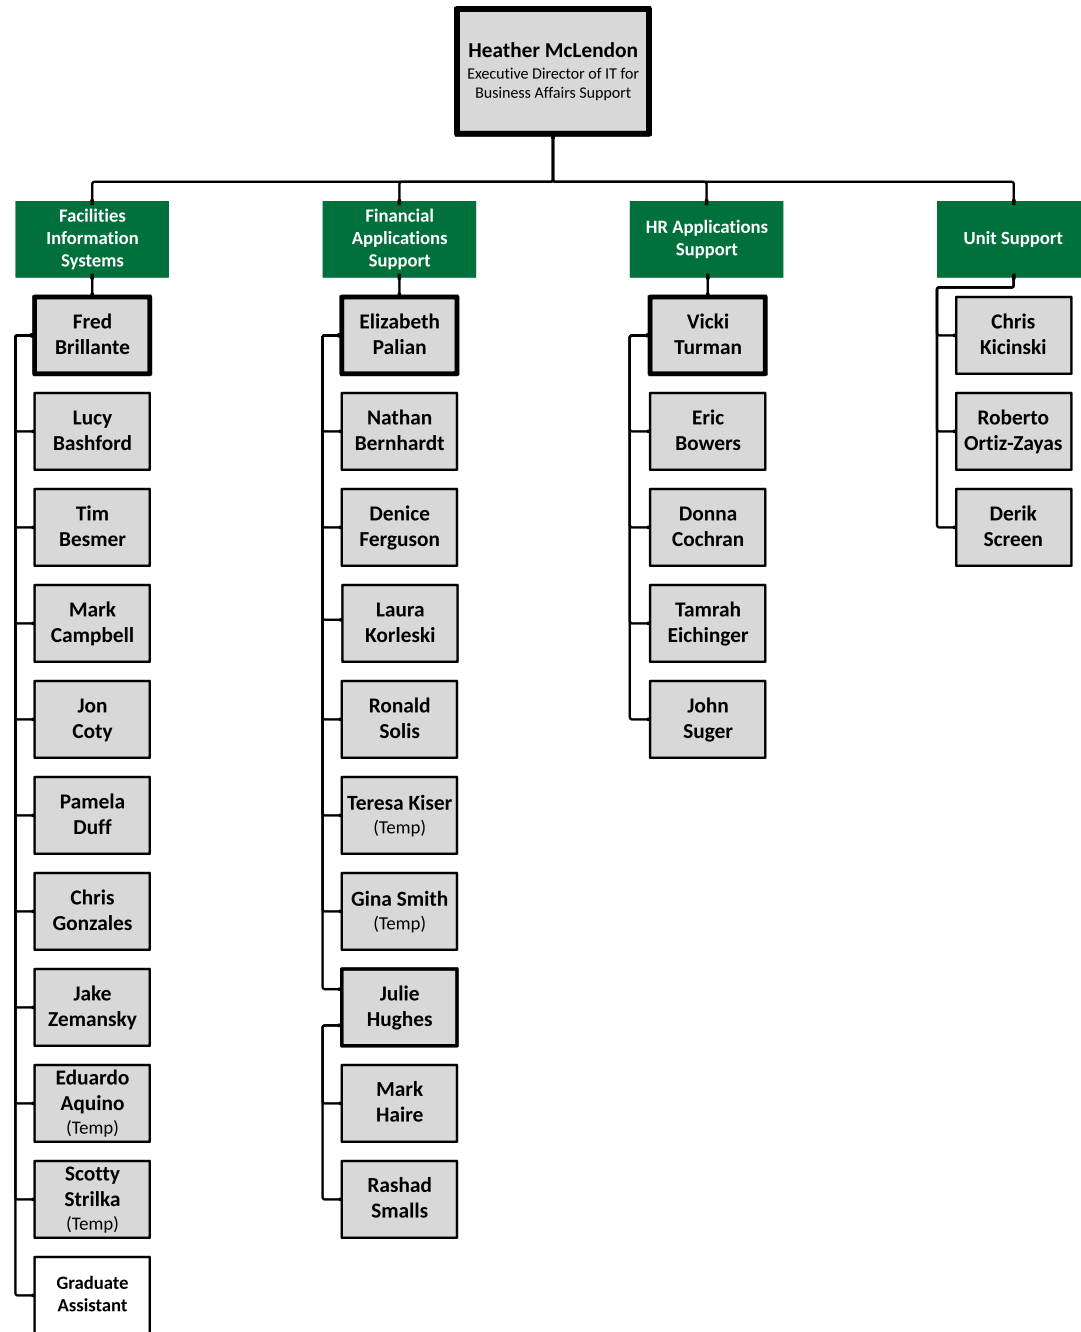

OneIT Business Affairs Support