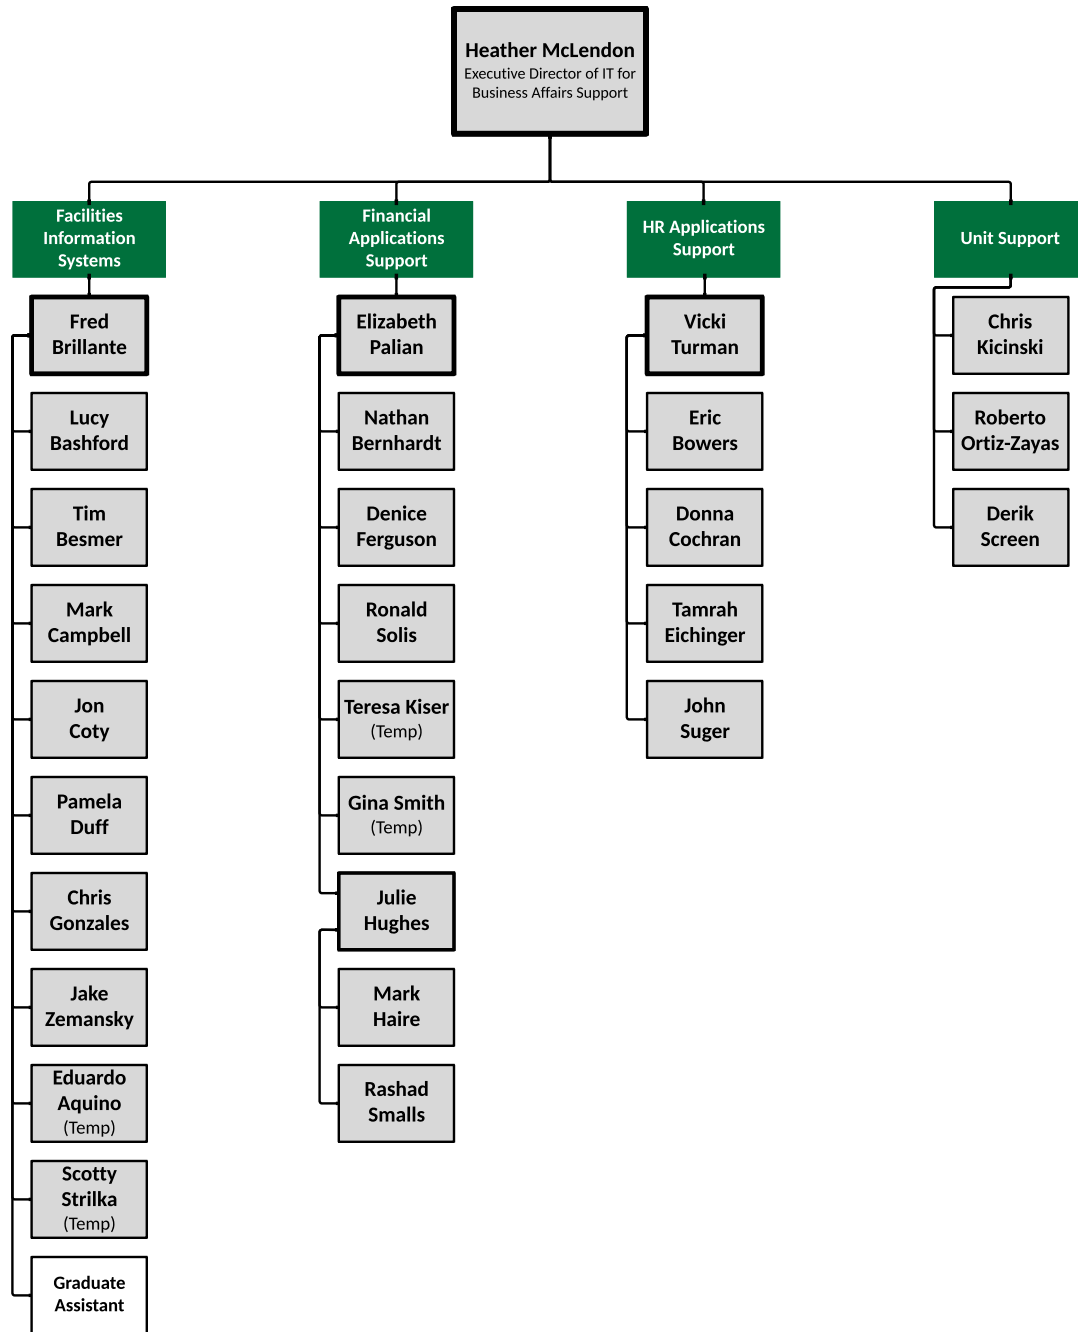

OneIT Business Affairs Support