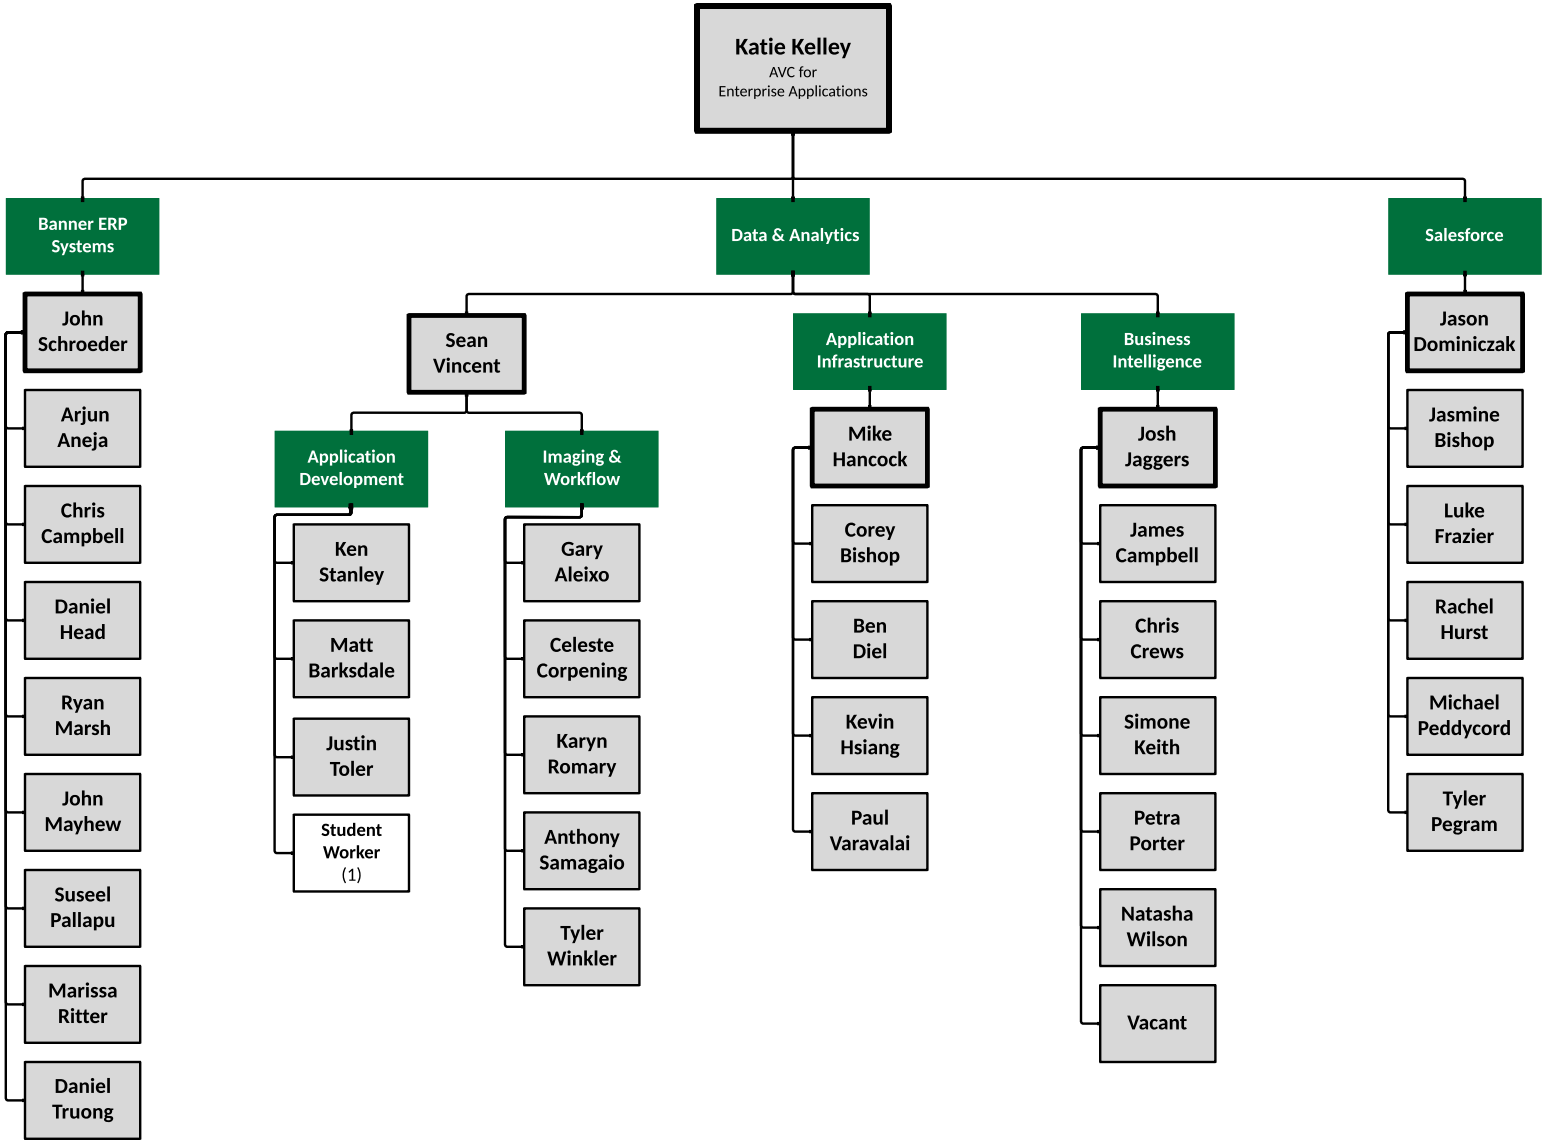

Office of OneIT

OneIT Deputy CIO

OneIT Enterprise Infrastructure

OneIT Enterprise Applications

OneIT Client Engagement

OneIT Planning & Projects

OneIT College Support

Brandon DeLeeuw
Interim Executive Director
of IT for College Support

¹ Future Enterprise Desktop Support
² Future Enterprise Endpoint Solutions
³ Future Enterprise Servers & Storage

OneIT Academic Affairs Support

OneIT Business Affairs Support

OneIT Student Affairs Support