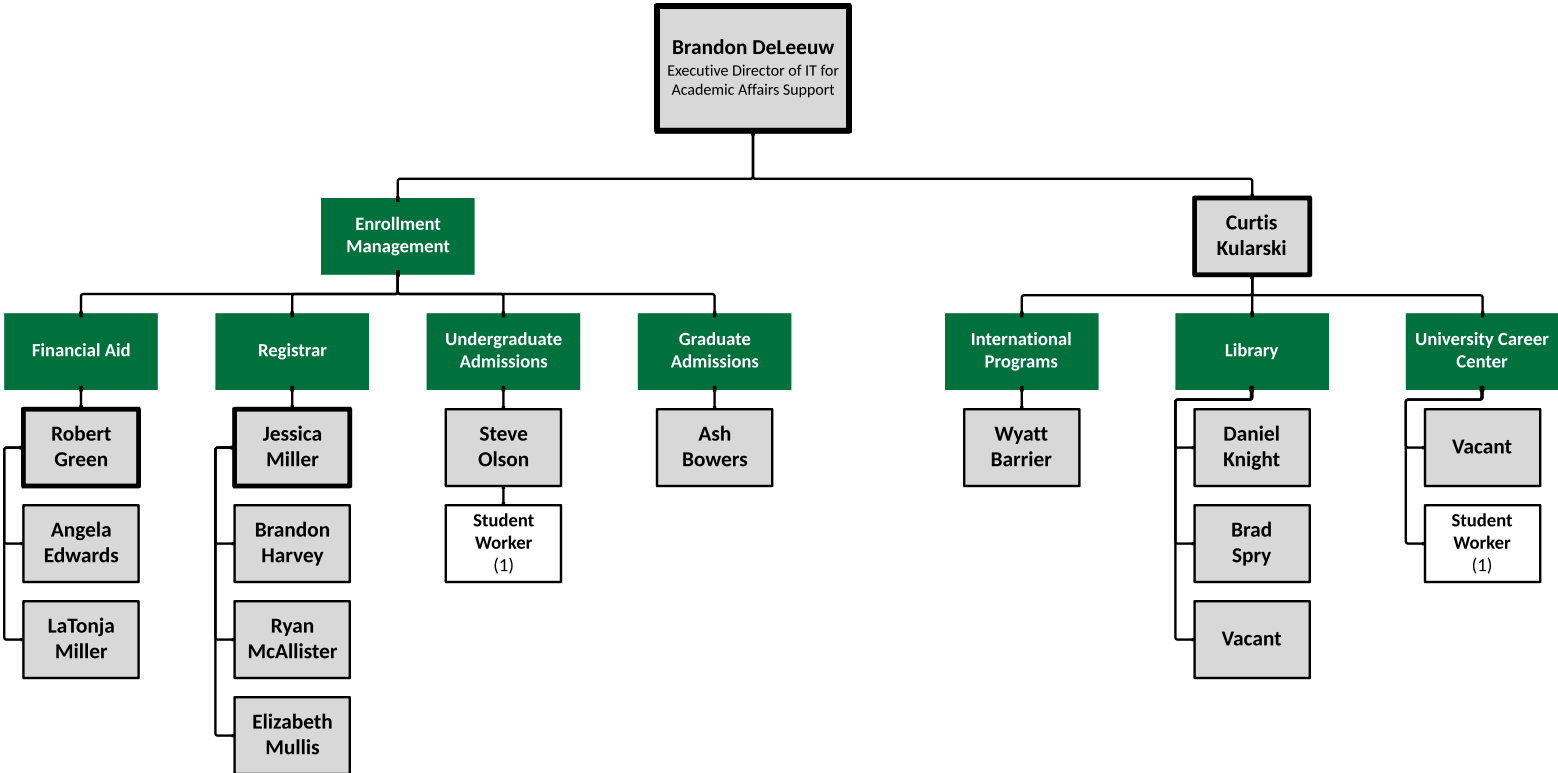

Office of OneIT

OneIT Deputy CIO

OneIT Enterprise Infrastructure

OneIT Enterprise Applications

OneIT Client Engagement

OneIT Planning & Projects

OneIT College Support

Brandon DeLeeuw
Interim Executive Director
of IT for College Support

¹ Future Enterprise Desktop Support
² Future Enterprise Endpoint Solutions
³ Future Enterprise Servers & Storage

OneIT Academic Affairs Support

OneIT Business Affairs Support

OneIT Student Affairs Support