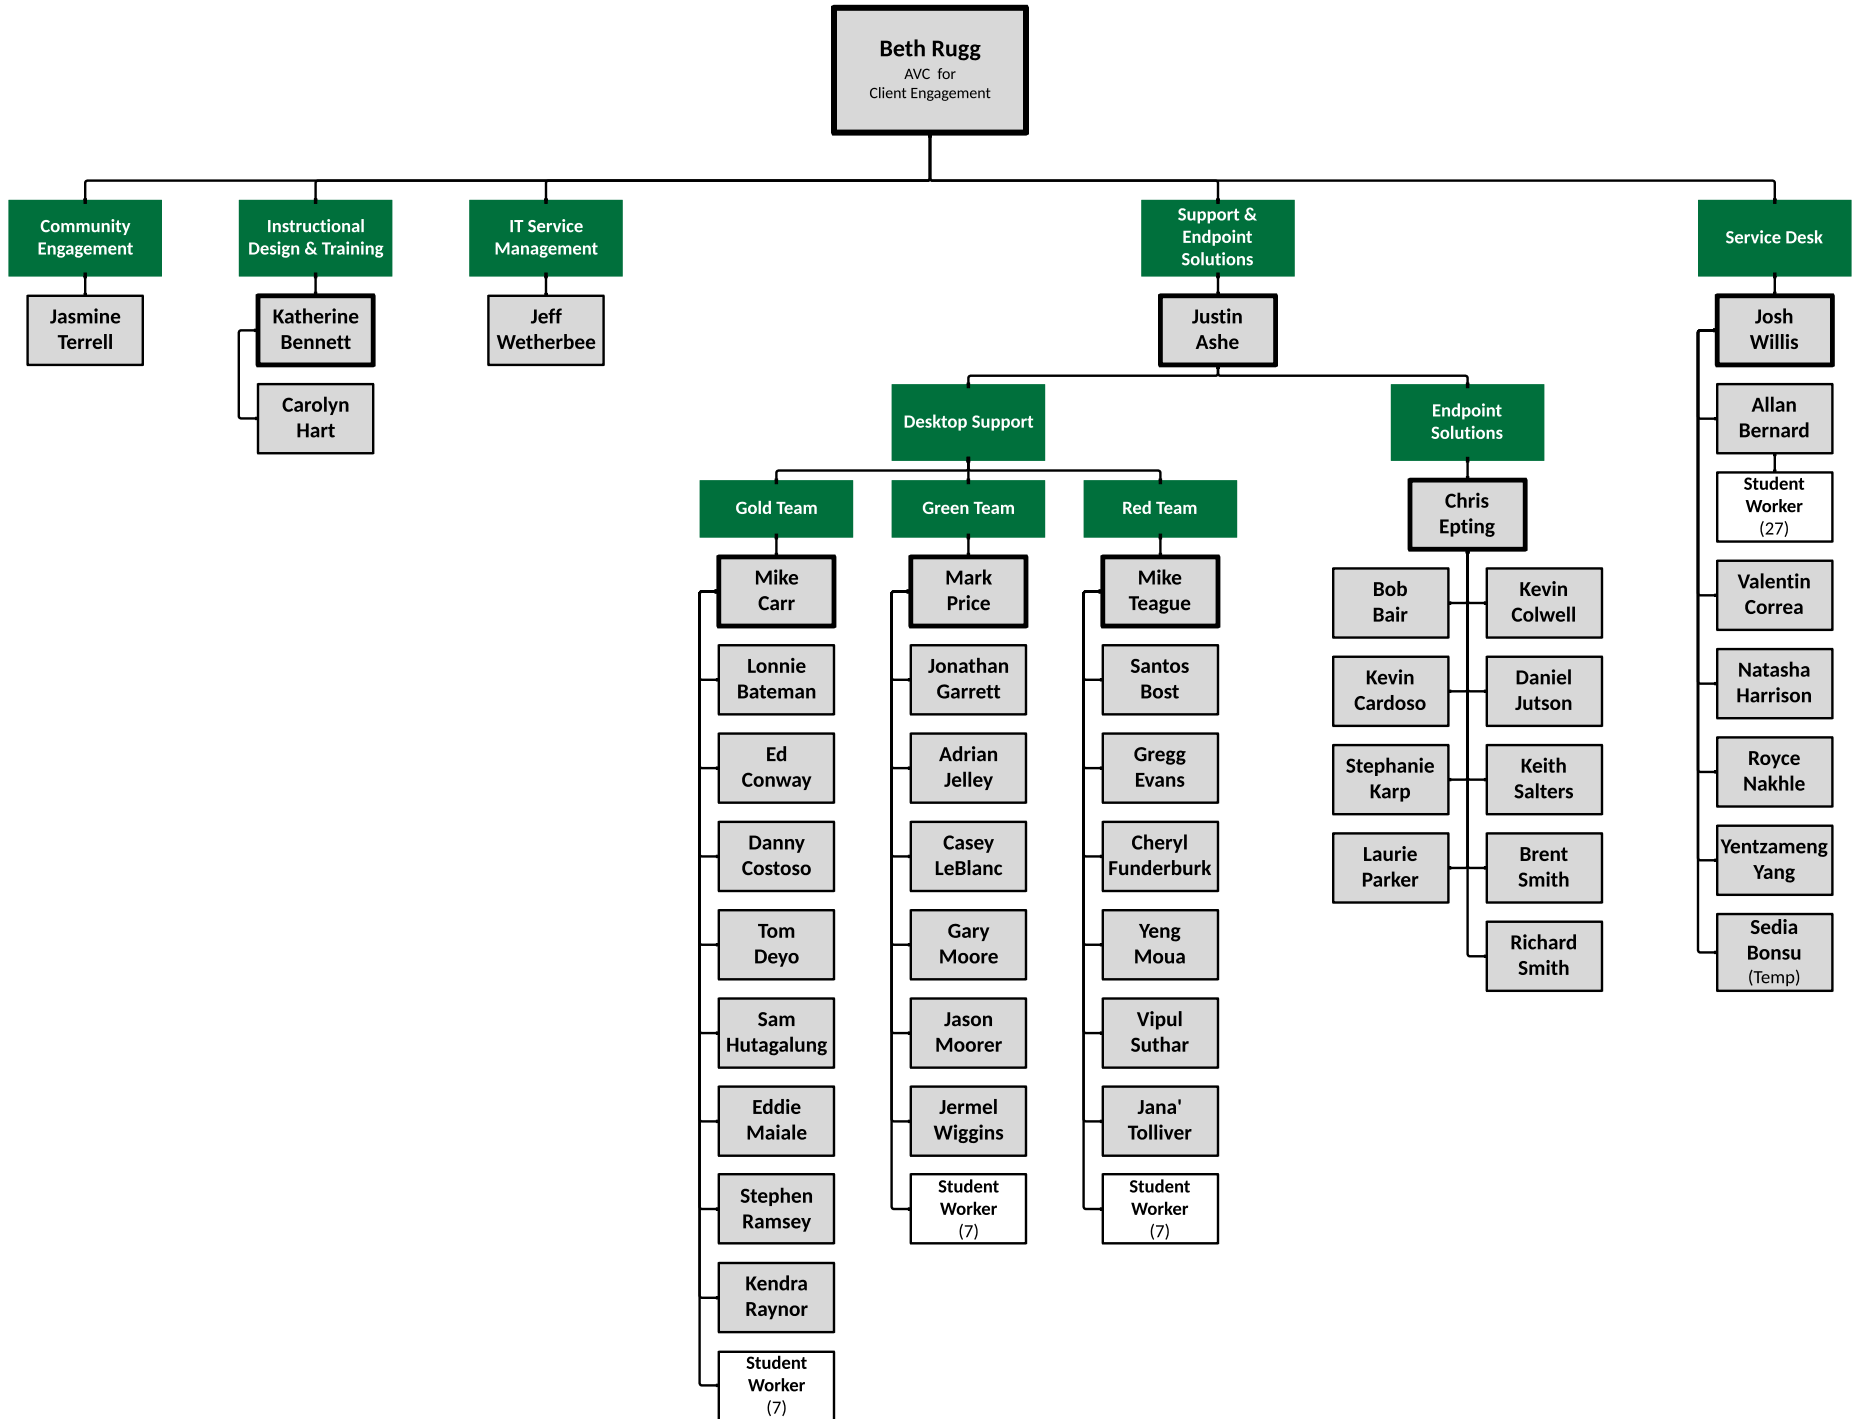

Office of OneIT

OneIT Deputy CIO

OneIT Enterprise Infrastructure

OneIT Enterprise Applications

OneIT Client Engagement

OneIT Planning & Projects

OneIT College Support

Brandon DeLeeuw
Interim Executive Director
of IT for College Support

¹ Future Enterprise Desktop Support
² Future Enterprise Endpoint Solutions
³ Future Enterprise Servers & Storage

OneIT Academic Affairs Support

OneIT Business Affairs Support

OneIT Student Affairs Support