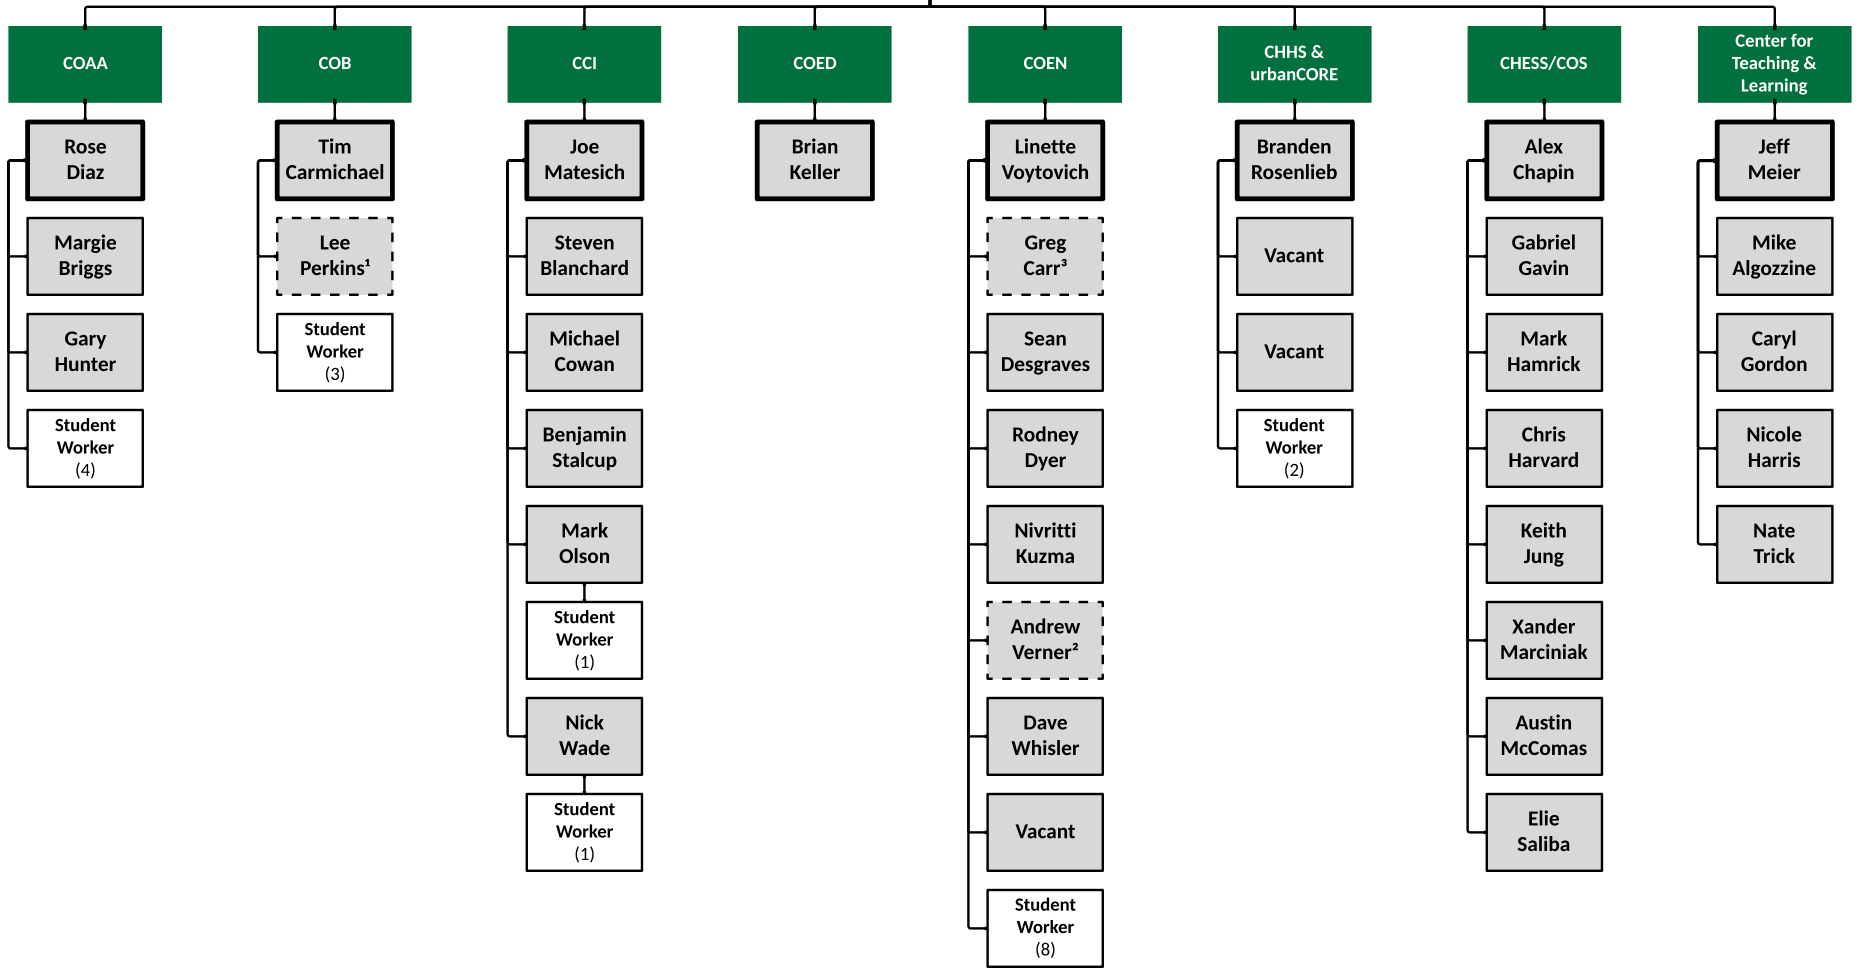

Office of OneIT

OneIT Deputy CIO

OneIT Enterprise Infrastructure

OneIT Enterprise Applications

OneIT Client Engagement

OneIT Planning & Projects

OneIT College Support

Brandon DeLeeuw
Interim Executive Director
of IT for College Support