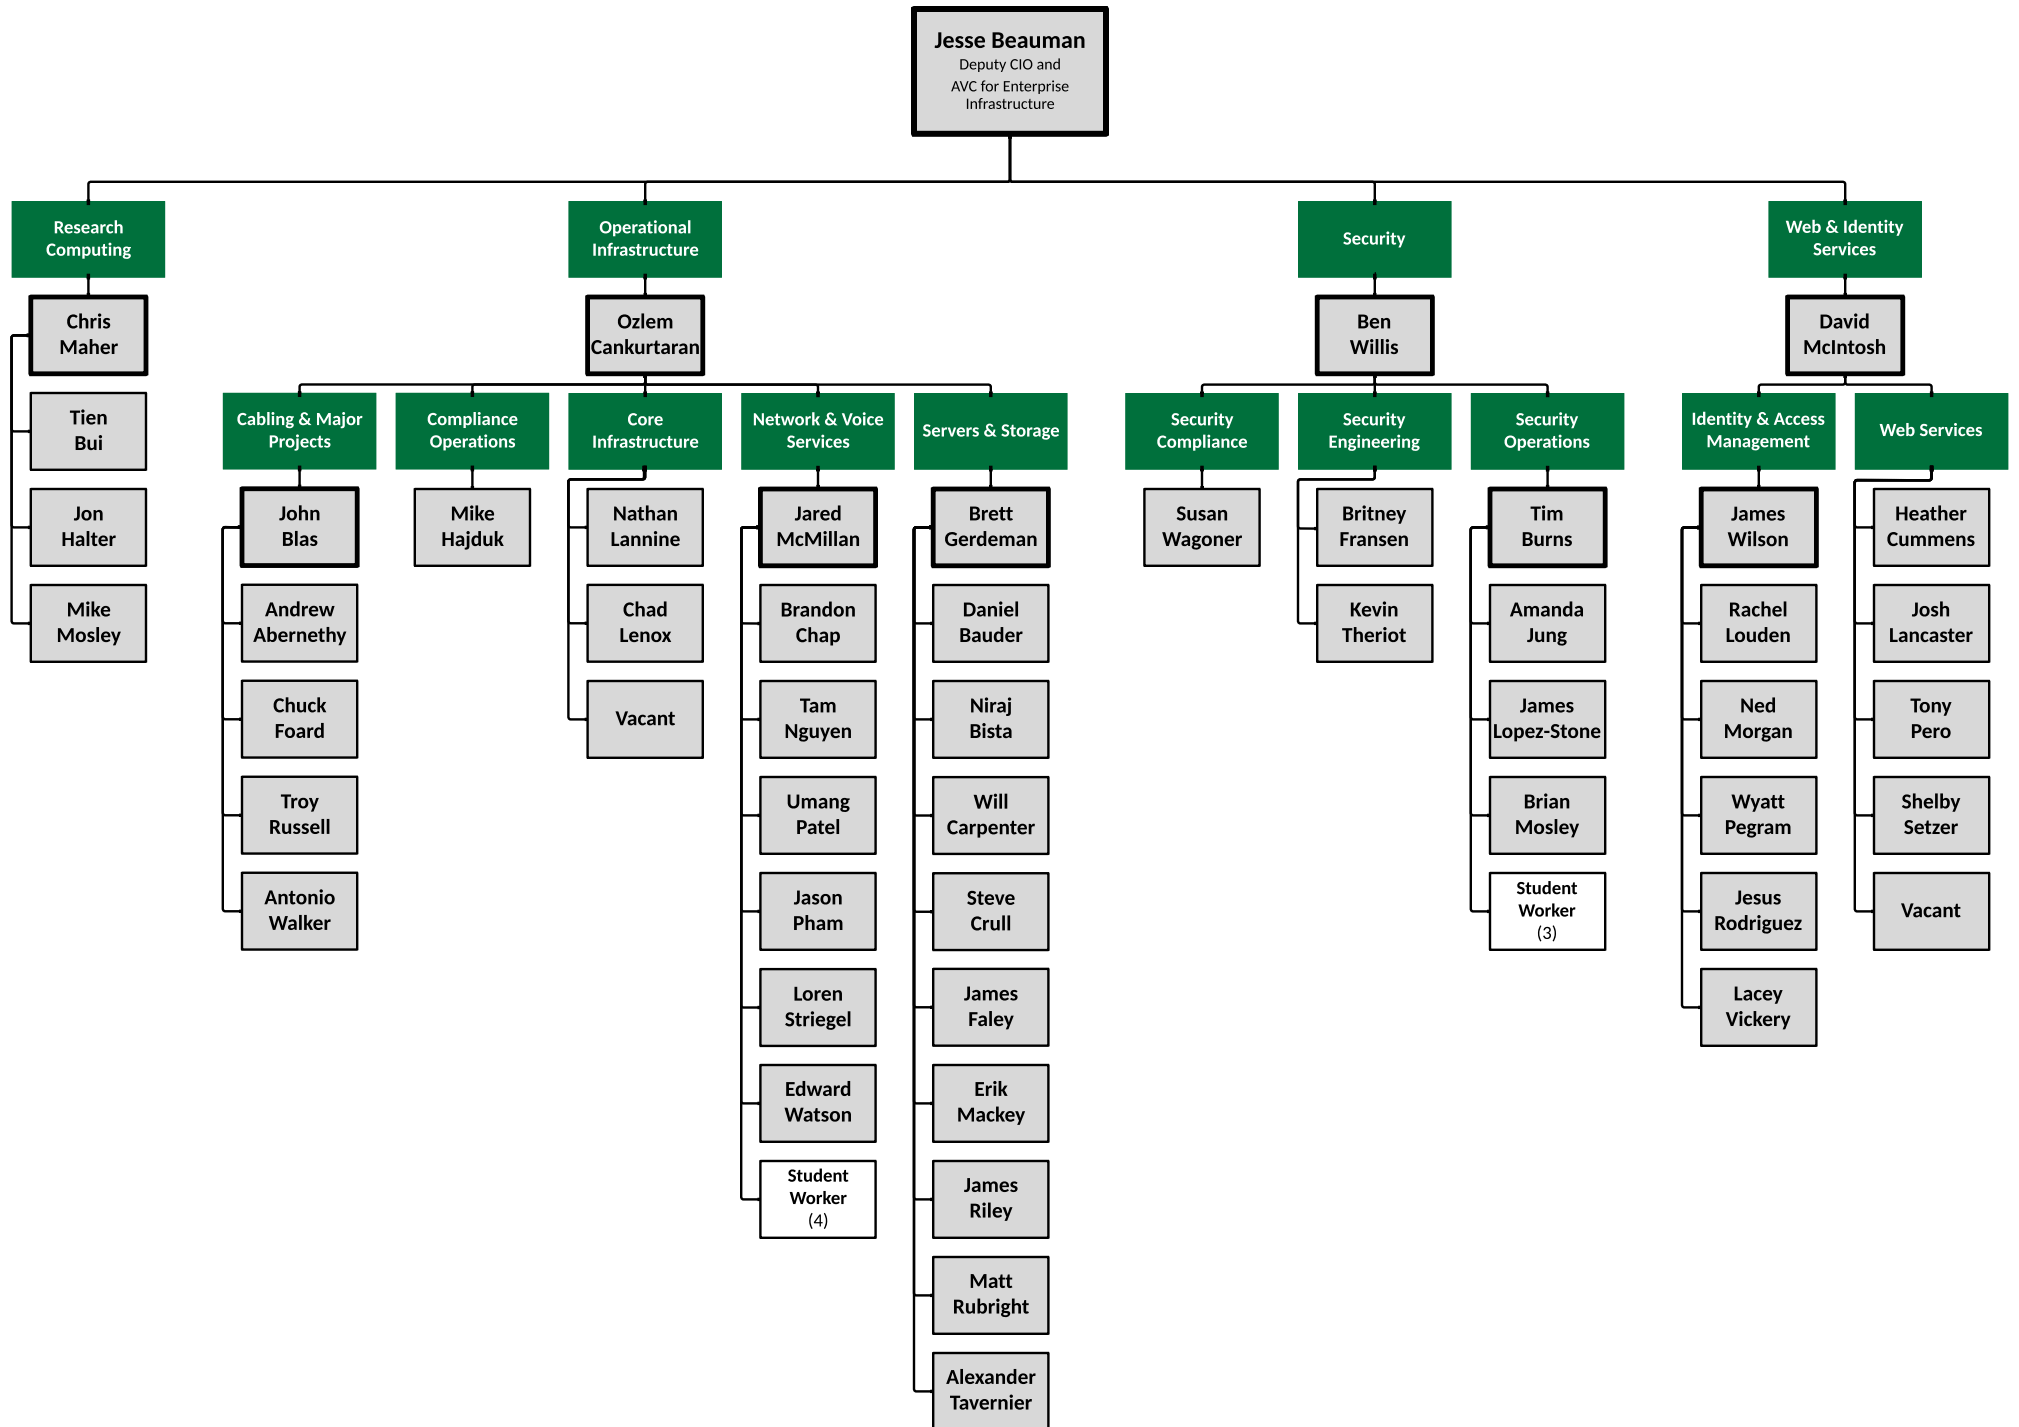

Office of OneIT

OneIT Deputy CIO

OneIT Enterprise Infrastructure

OneIT Enterprise Applications

OneIT Client Engagement

OneIT Planning & Projects

OneIT College Support

Brandon DeLeeuw
Interim Executive Director
of IT for College Support

¹ Future Enterprise Desktop Support
² Future Enterprise Endpoint Solutions
³ Future Enterprise Servers & Storage

OneIT Academic Affairs Support

OneIT Business Affairs Support

OneIT Student Affairs Support