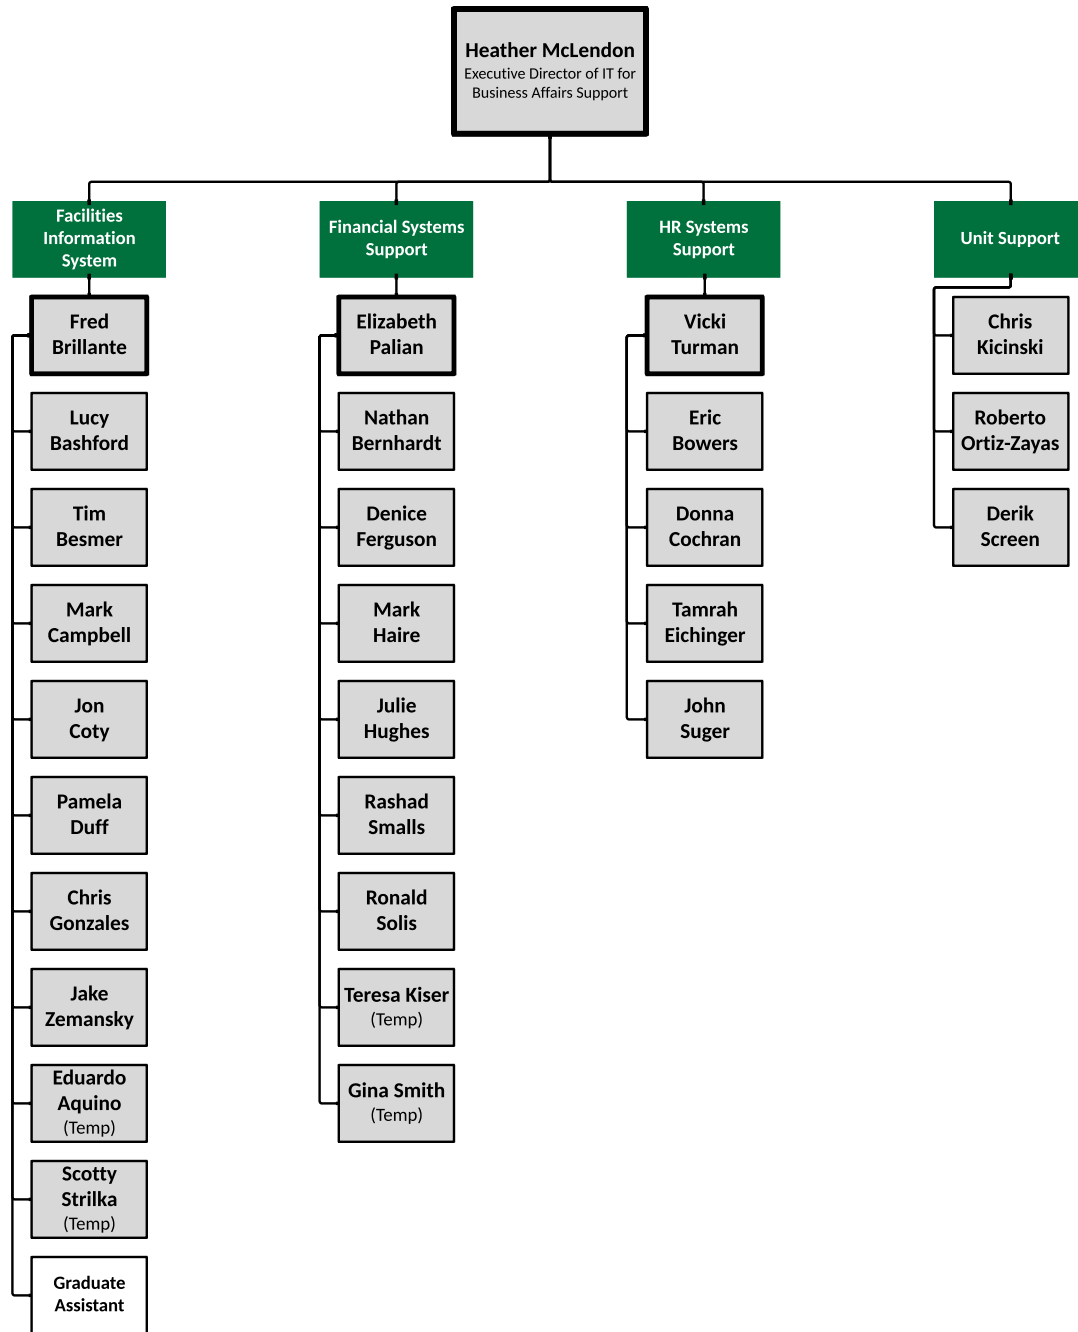

OneIT Business Affairs Support