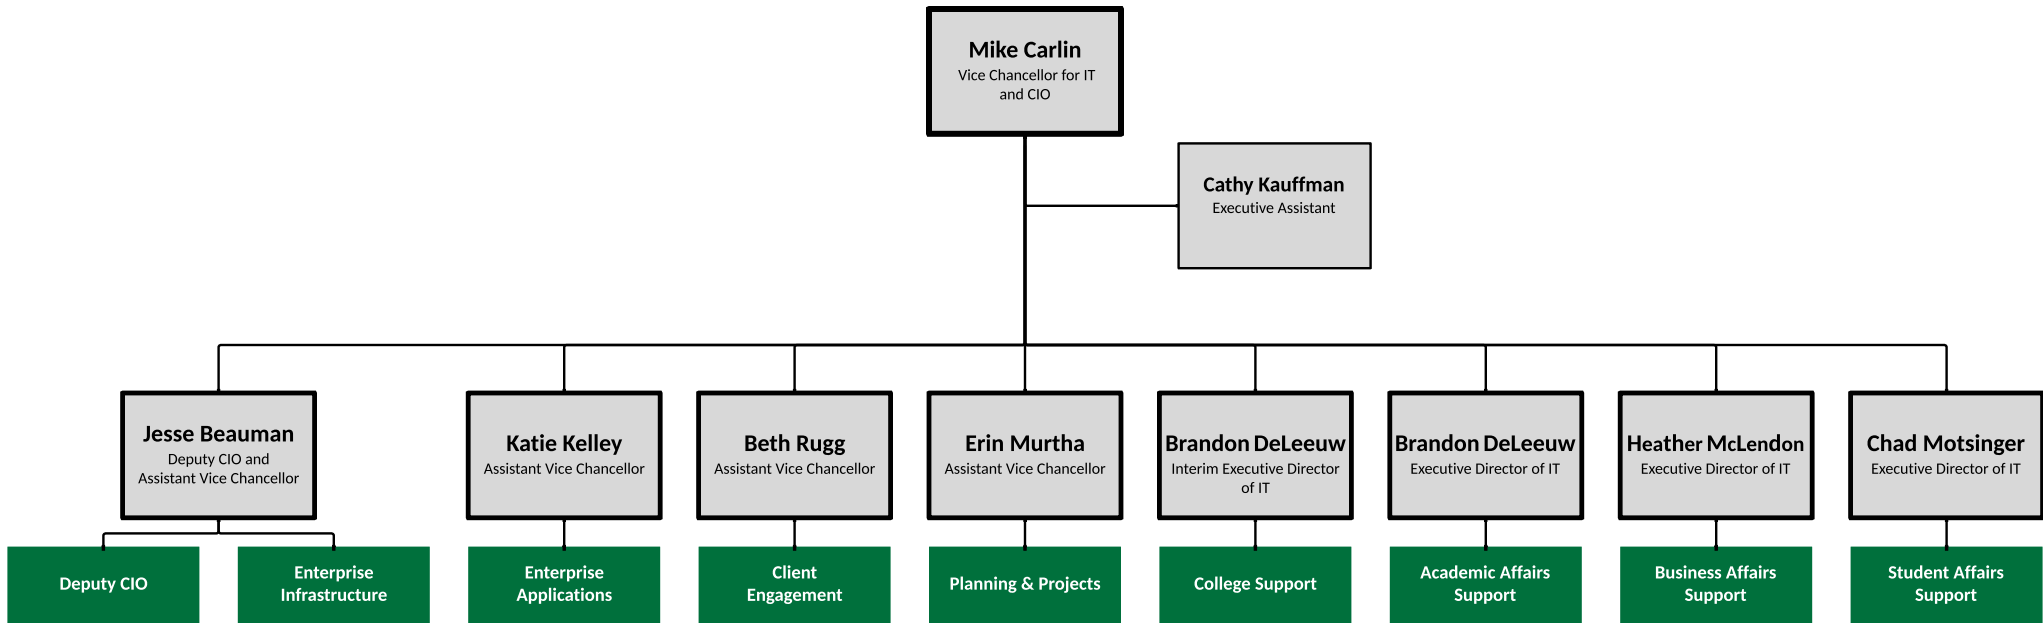

Office of OneIT

OneIT Deputy CIO

OneIT Enterprise Infrastructure

OneIT Enterprise Applications

OneIT Client Engagement

OneIT Planning & Projects

OneIT College Support

Brandon DeLeeuw
Interim Executive Director
of IT for College Support

¹ Future Enterprise Desktop Support
² Future Enterprise Endpoint Solutions
³ Future Enterprise Servers & Storage

OneIT Academic Affairs Support

OneIT Business Affairs Support

OneIT Student Affairs Support