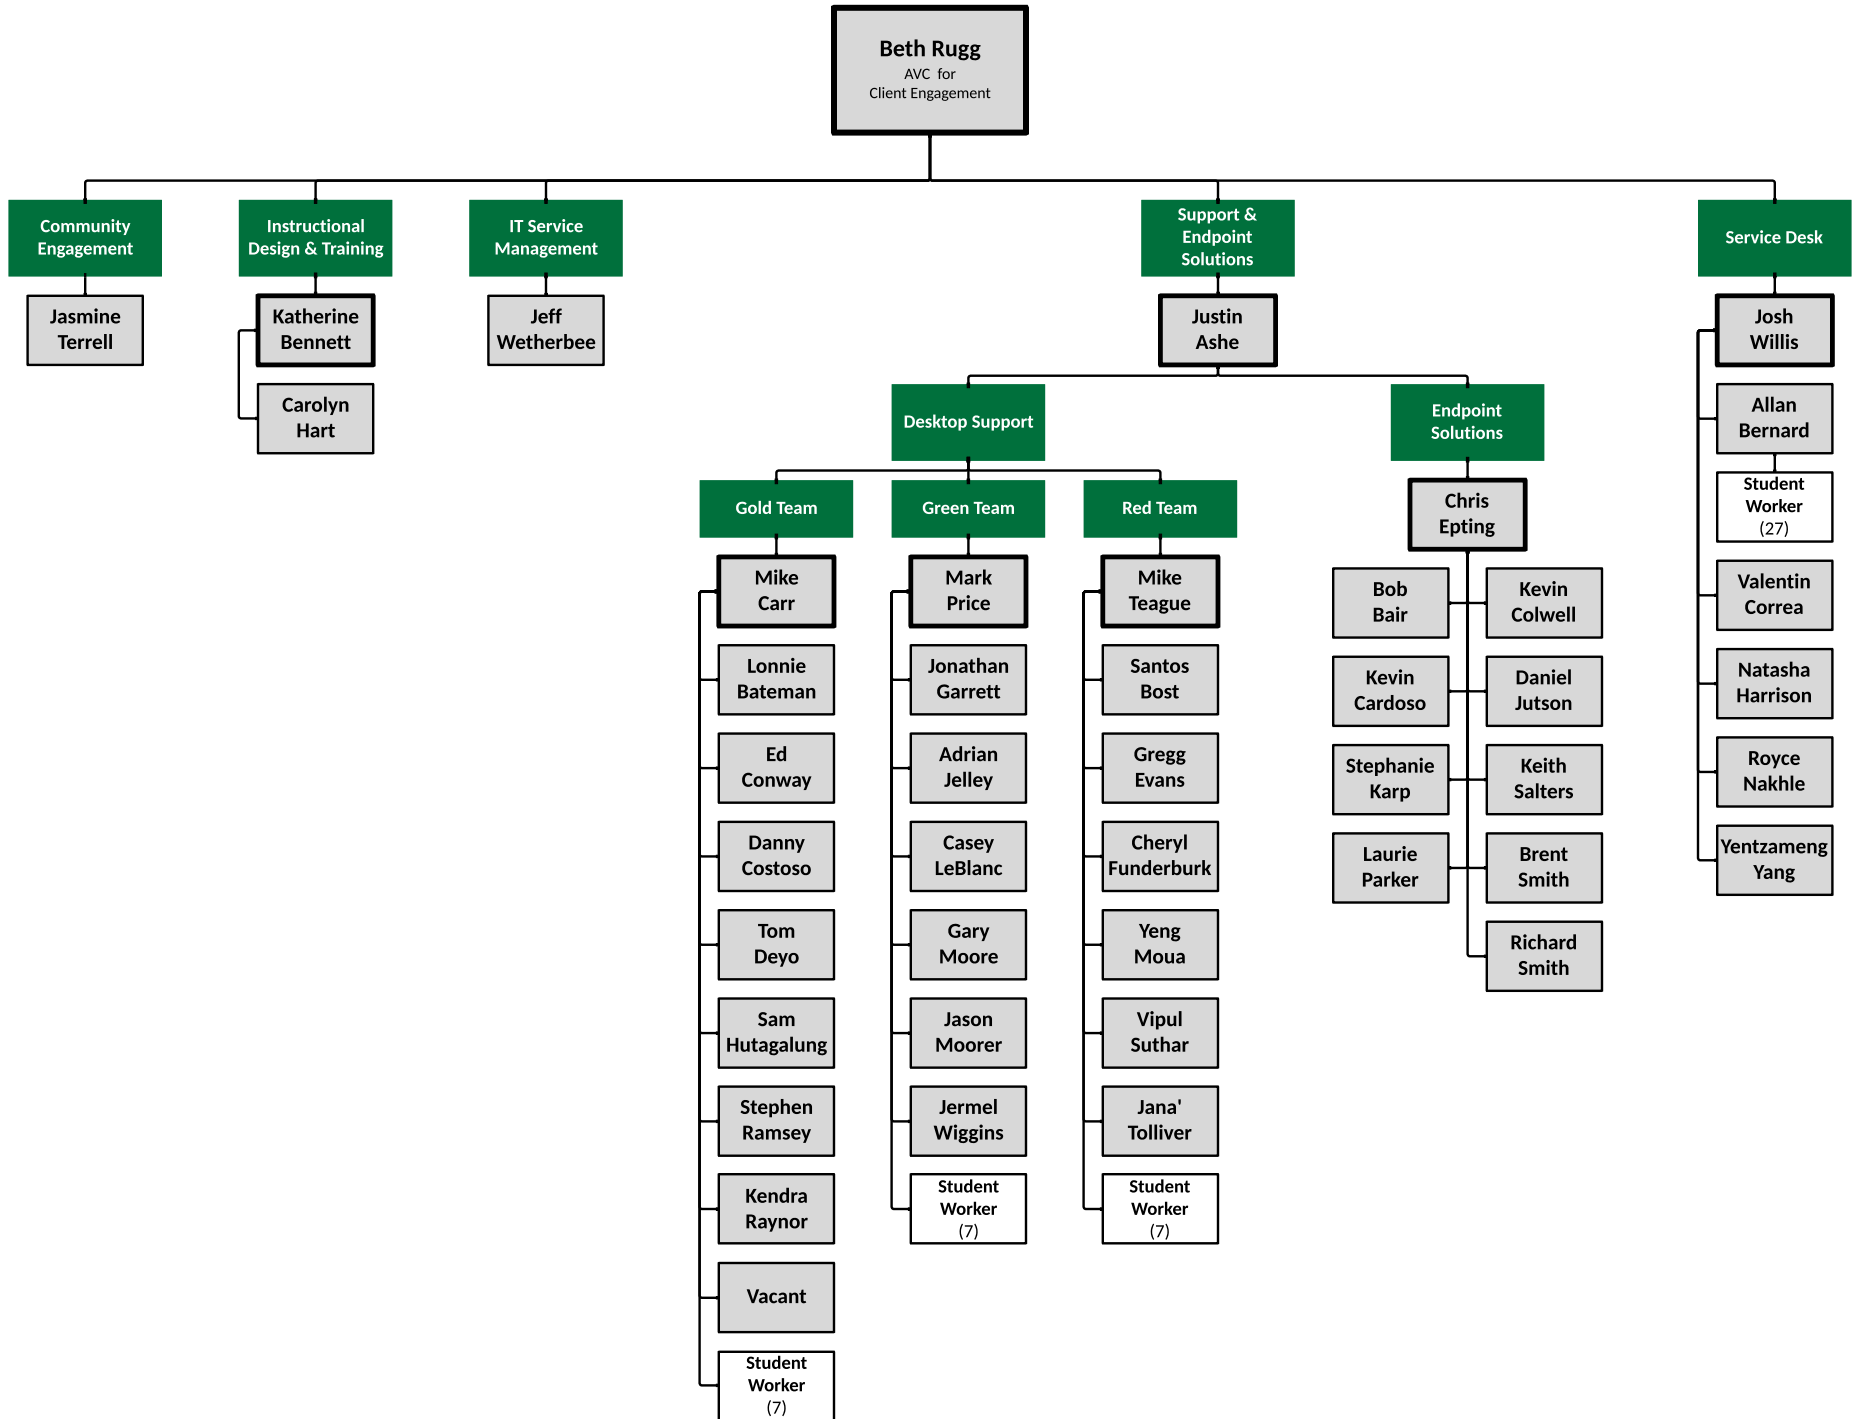

Office of OneIT

OneIT Deputy CIO

OneIT Enterprise Infrastructure

OneIT Enterprise Applications

OneIT Client Engagement

OneIT Planning & Projects

OneIT College Support

Brandon DeLeeuw
Interim Executive Director
of IT for College Support

¹ Future Enterprise Desktop Support
² Future Enterprise Endpoint Solutions
³ Future Enterprise Servers & Storage

OneIT Academic Affairs Support

OneIT Business Affairs Support

OneIT Student Affairs Support