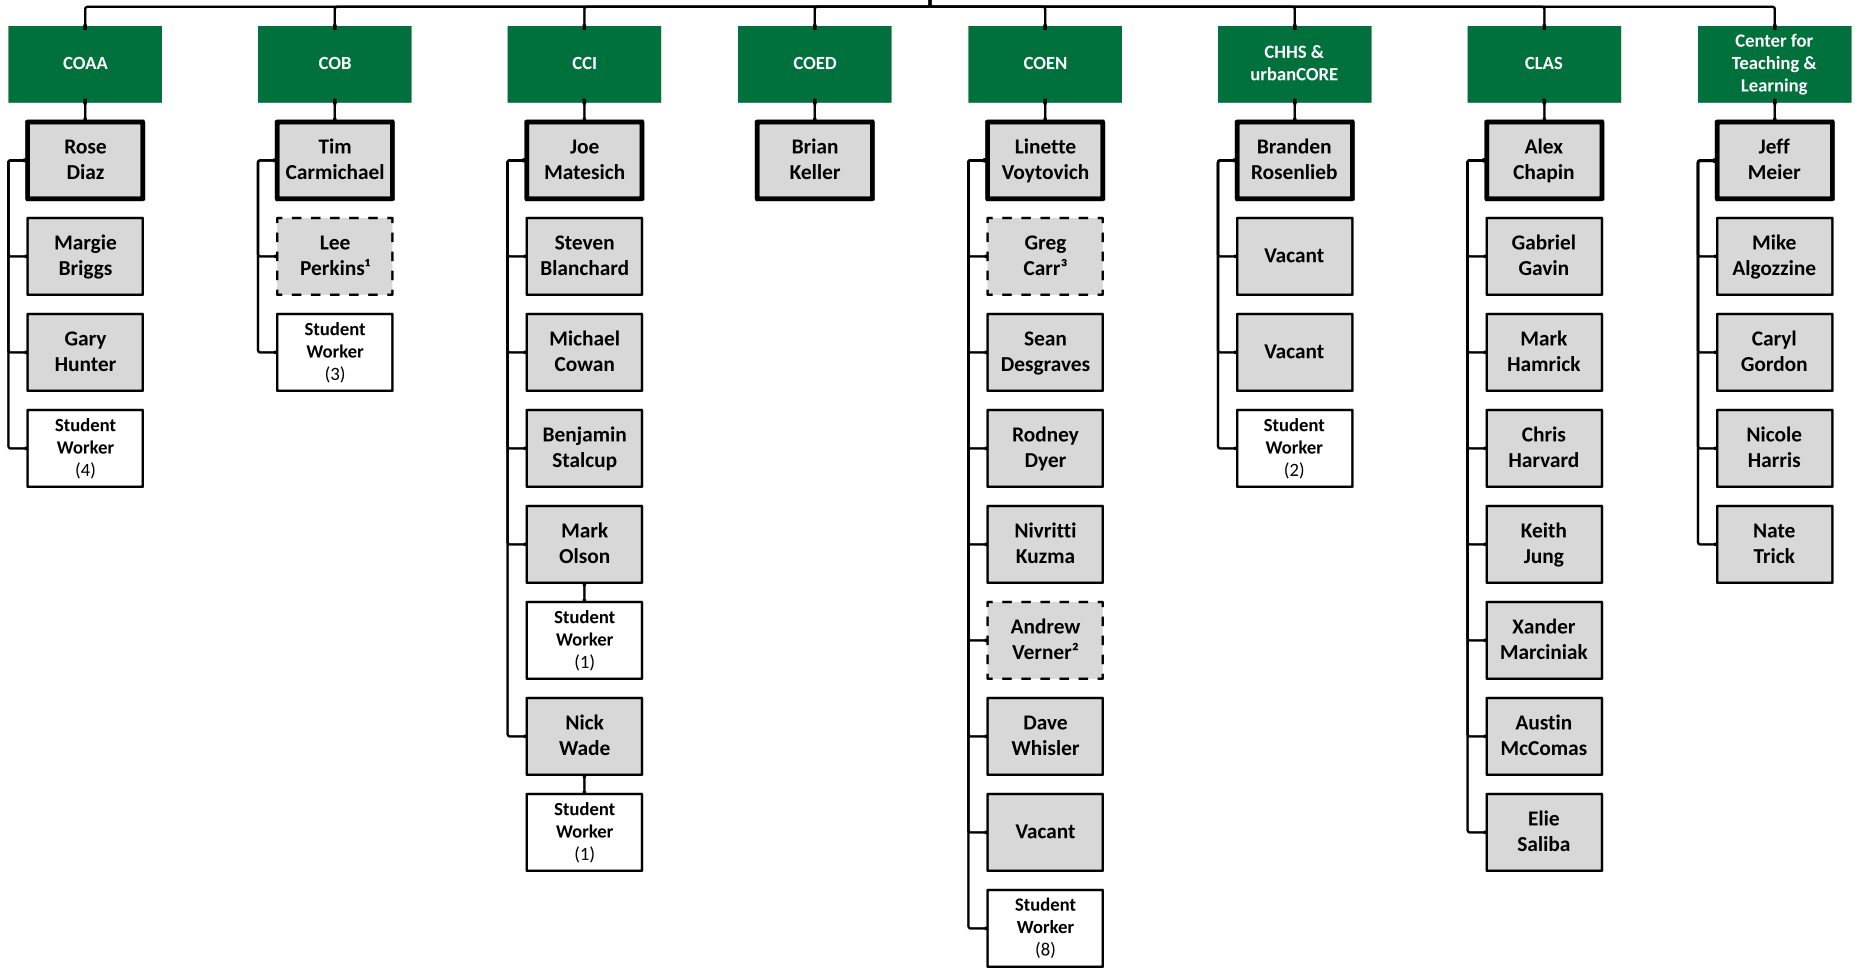

Office of OneIT

OneIT Deputy CIO

OneIT Enterprise Infrastructure

OneIT Enterprise Applications

OneIT Client Engagement

OneIT Planning & Projects

OneIT College Support

Brandon DeLeeuw
Interim Executive Director
of IT for College Support