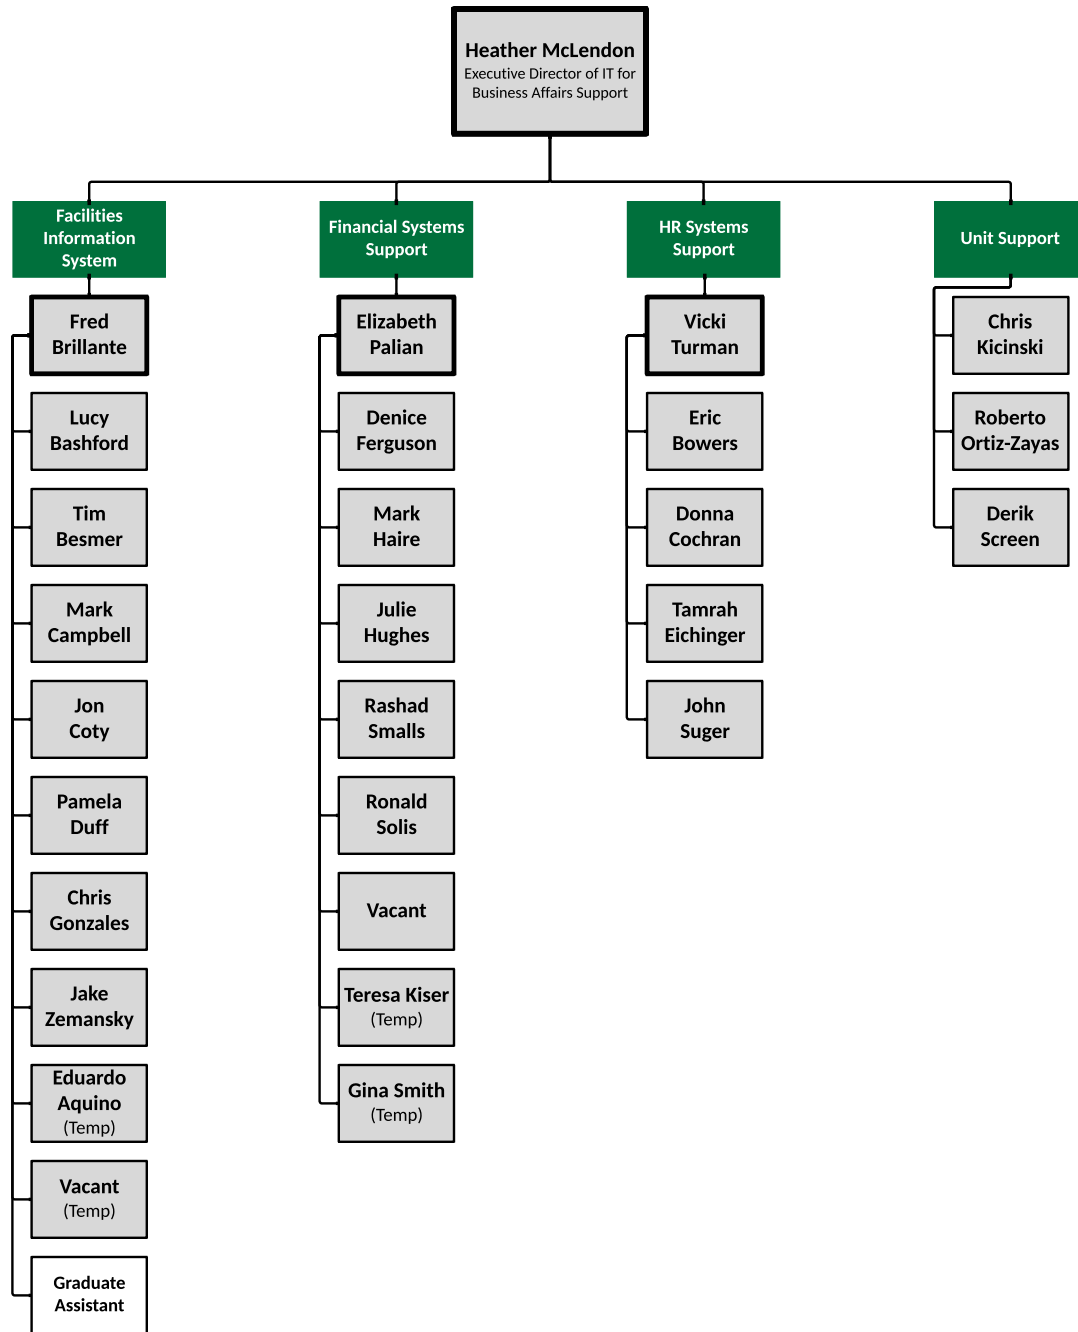

OneIT Business Affairs Support