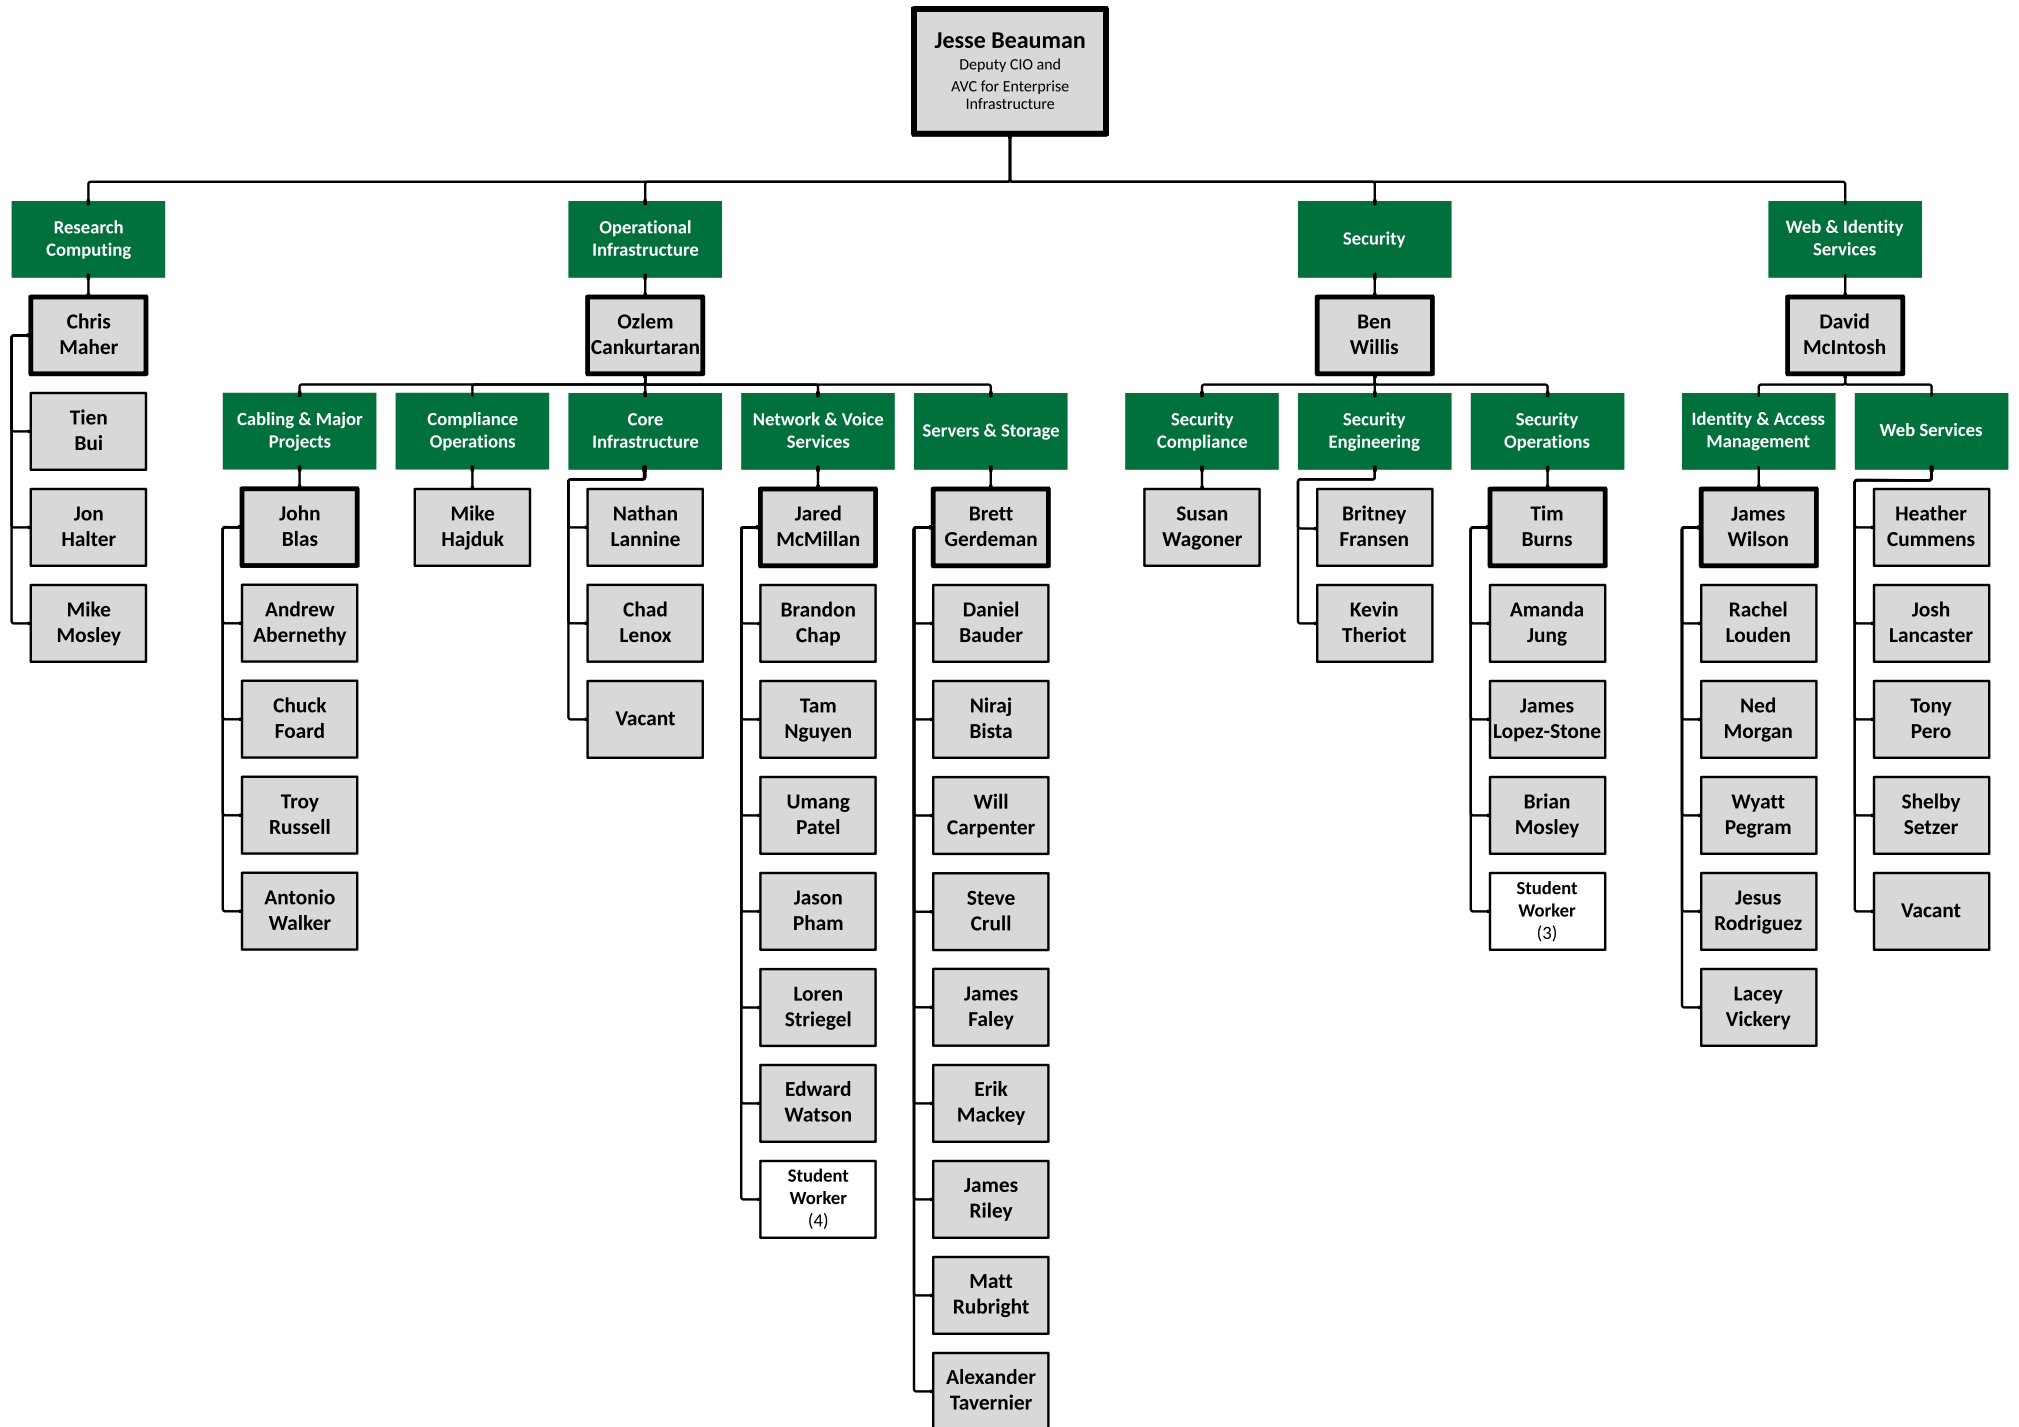

Office of OneIT

OneIT Deputy CIO

OneIT Enterprise Infrastructure

OneIT Enterprise Applications

OneIT Client Engagement

OneIT Planning & Projects

OneIT College Support

Brandon DeLeeuw
Interim Executive Director
of IT for College Support

¹ Future Enterprise Desktop Support
² Future Enterprise Endpoint Solutions
³ Future Enterprise Servers & Storage

OneIT Academic Affairs Support

OneIT Business Affairs Support

OneIT Student Affairs Support