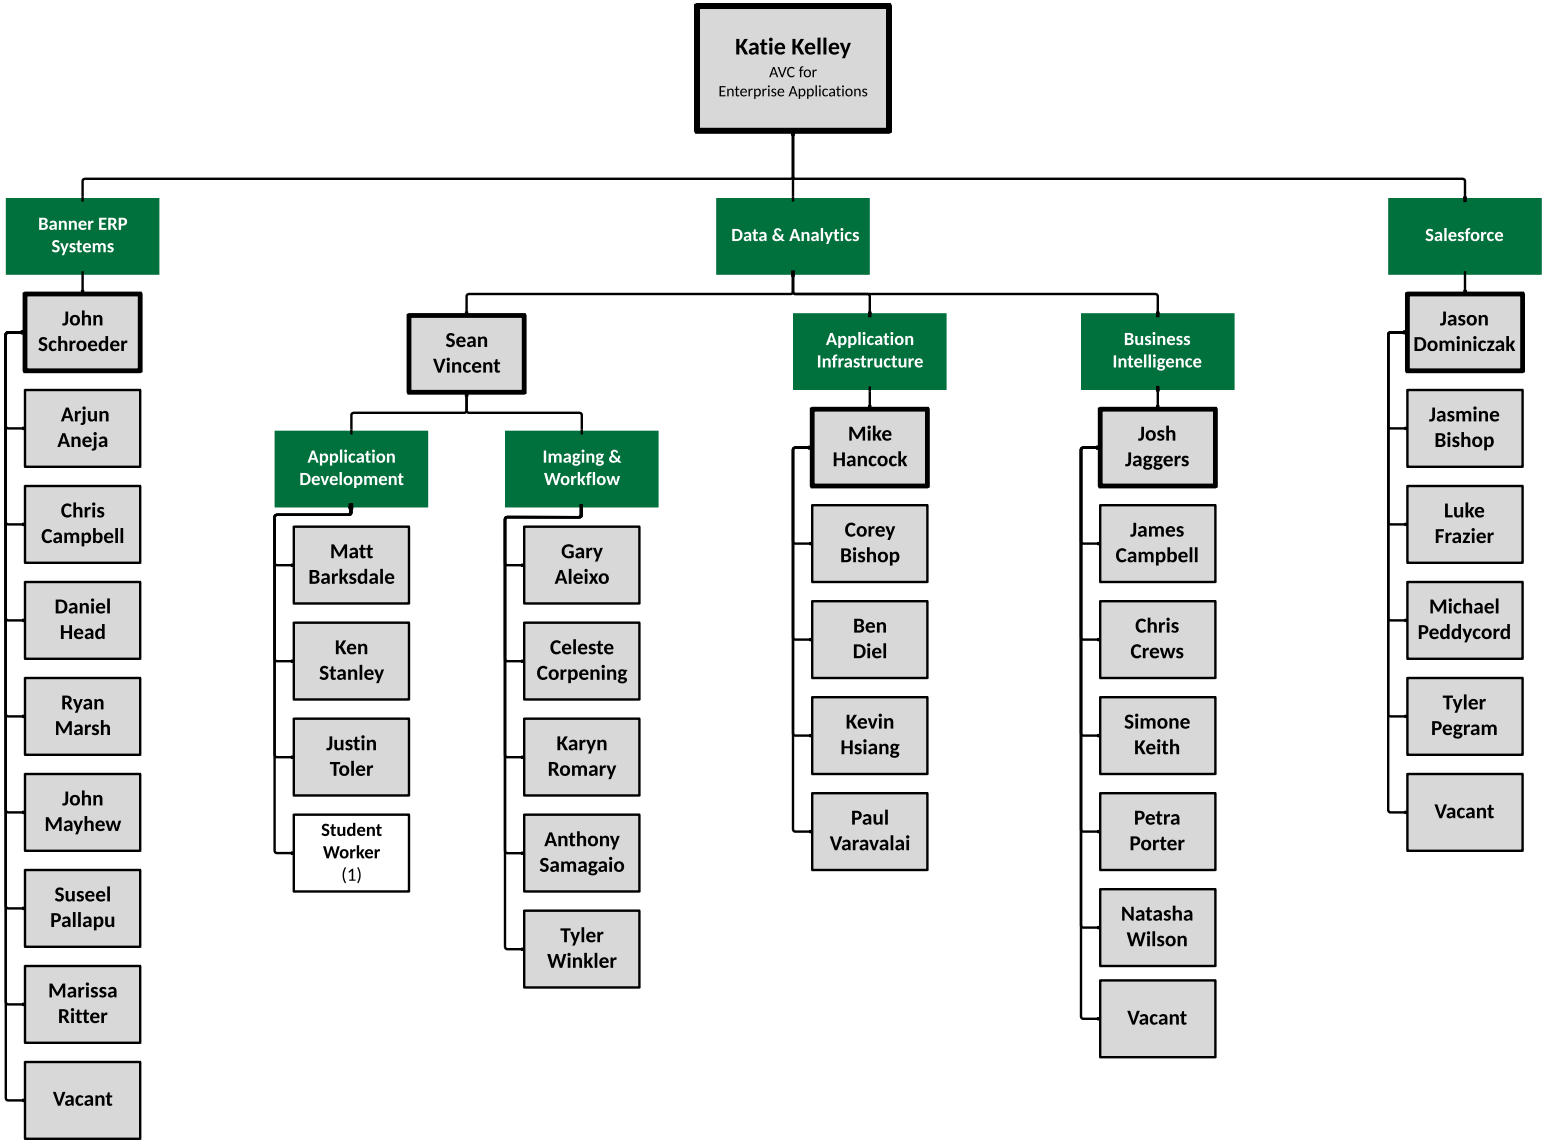

Office of OneIT

OneIT Deputy CIO

OneIT Enterprise Infrastructure

OneIT Enterprise Applications

OneIT Client Engagement

OneIT Planning & Projects

OneIT College Support

Brandon DeLeeuw
Interim Executive Director
of IT for College Support