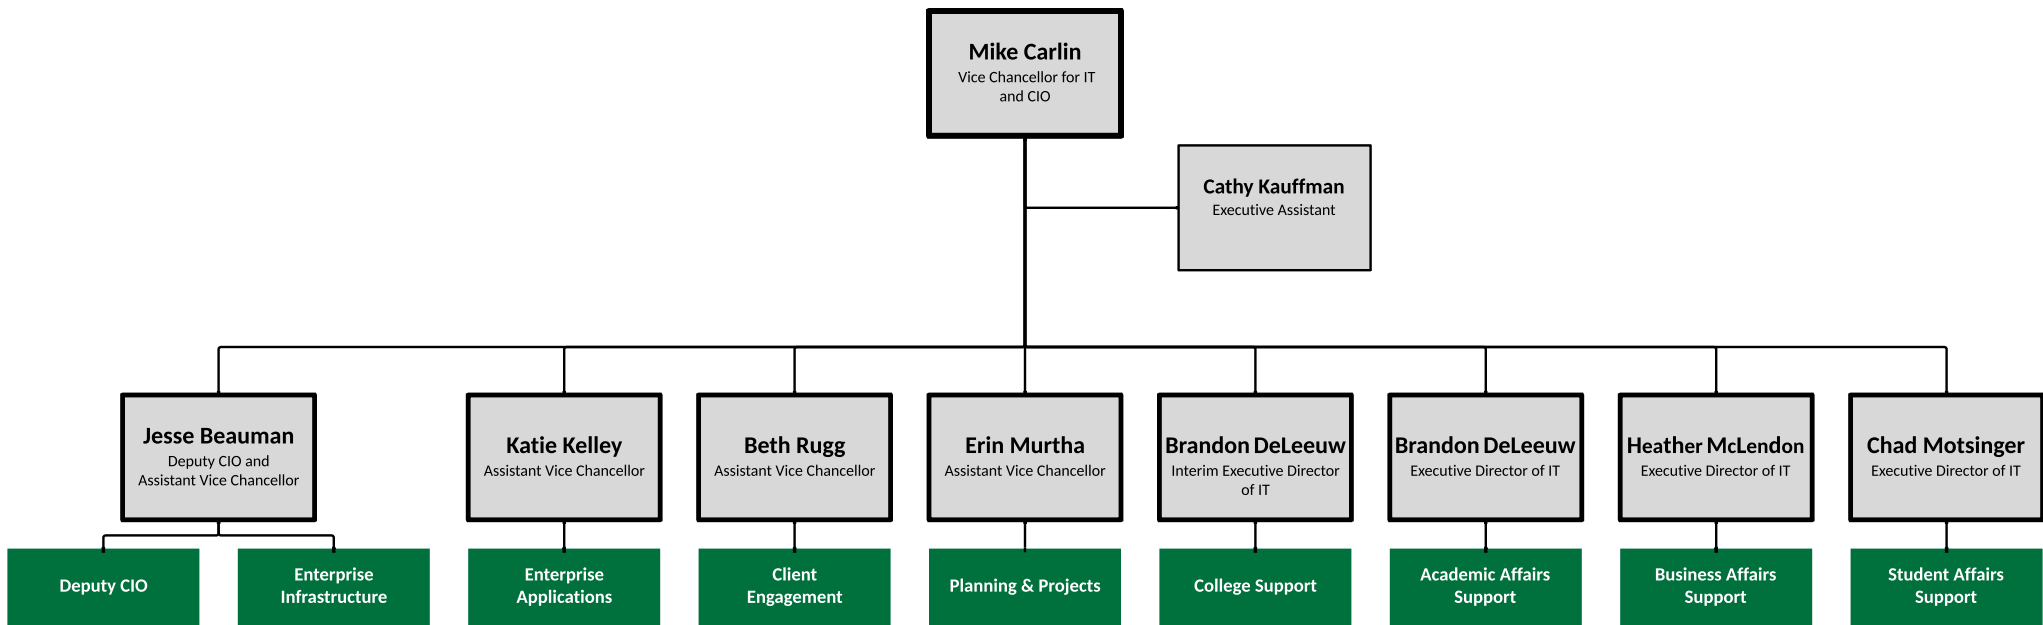

Office of OneIT

OneIT Deputy CIO

OneIT Enterprise Infrastructure

OneIT Enterprise Applications

OneIT Client Engagement

OneIT Planning & Projects

OneIT College Support

Brandon DeLeeuw
Interim Executive Director
of IT for College Support

¹ Future Enterprise Desktop Support
² Future Enterprise Endpoint Solutions
³ Future Enterprise Servers & Storage

OneIT Academic Affairs Support

OneIT Business Affairs Support

OneIT Student Affairs Support