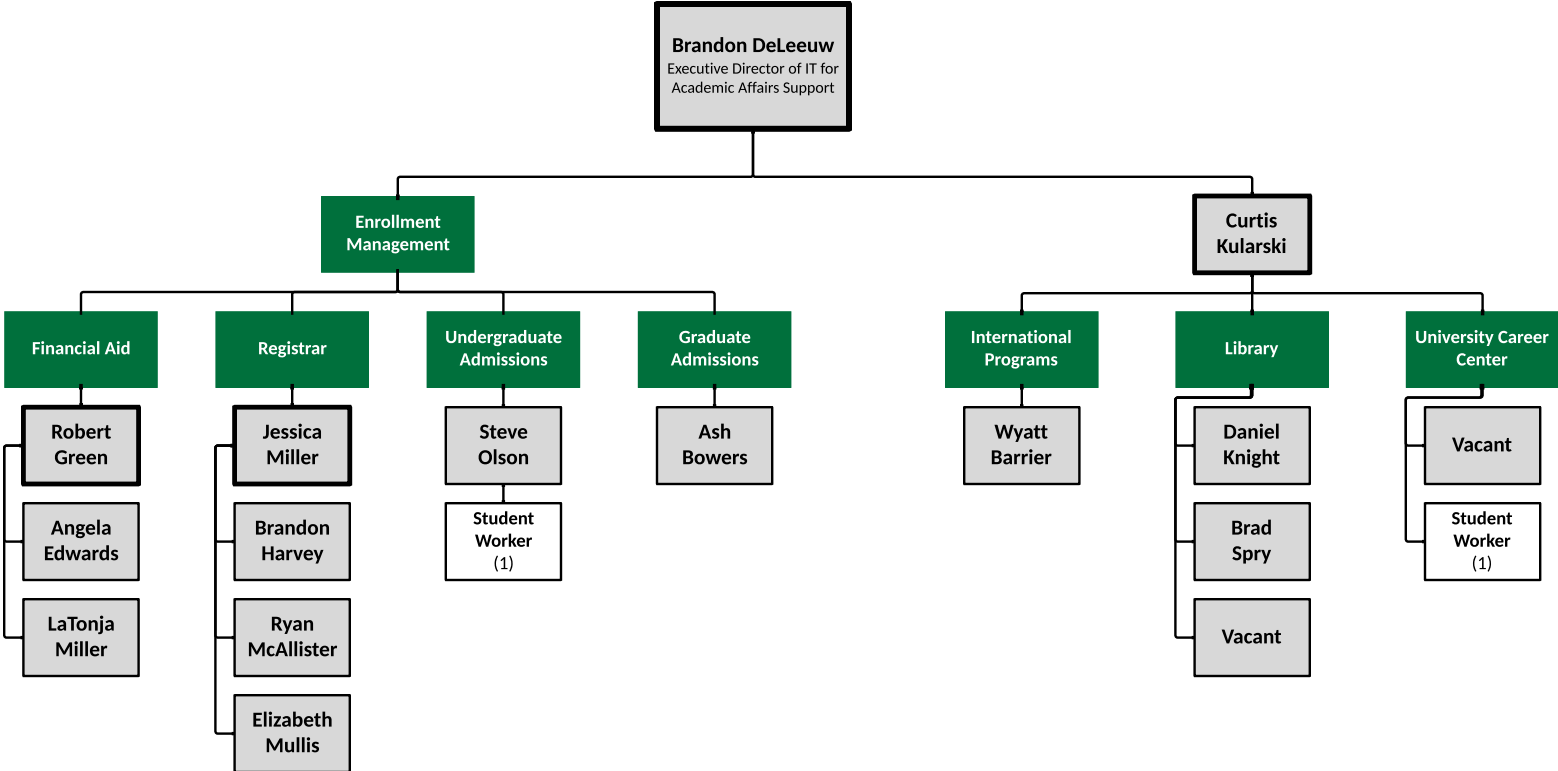

Office of OneIT

OneIT Deputy CIO

OneIT Enterprise Infrastructure

OneIT Enterprise Applications

OneIT Client Engagement

OneIT Planning & Projects

OneIT College Support

Brandon DeLeeuw
Interim Executive Director
of IT for College Support

¹ Future Enterprise Desktop Support
² Future Enterprise Endpoint Solutions
³ Future Enterprise Servers & Storage

OneIT Academic Affairs Support

OneIT Business Affairs Support

OneIT Student Affairs Support