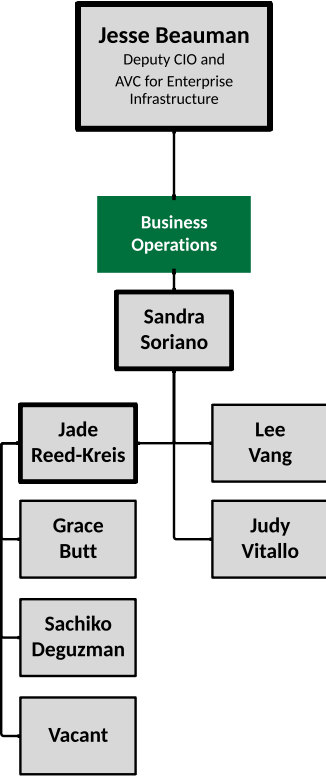

Office of OneIT

OneIT Deputy CIO

OneIT Enterprise Infrastructure

OneIT Enterprise Applications

OneIT Client Engagement

OneIT Planning & Projects

OneIT College Support

Brandon DeLeeuw
Interim Executive Director
of IT for College Support