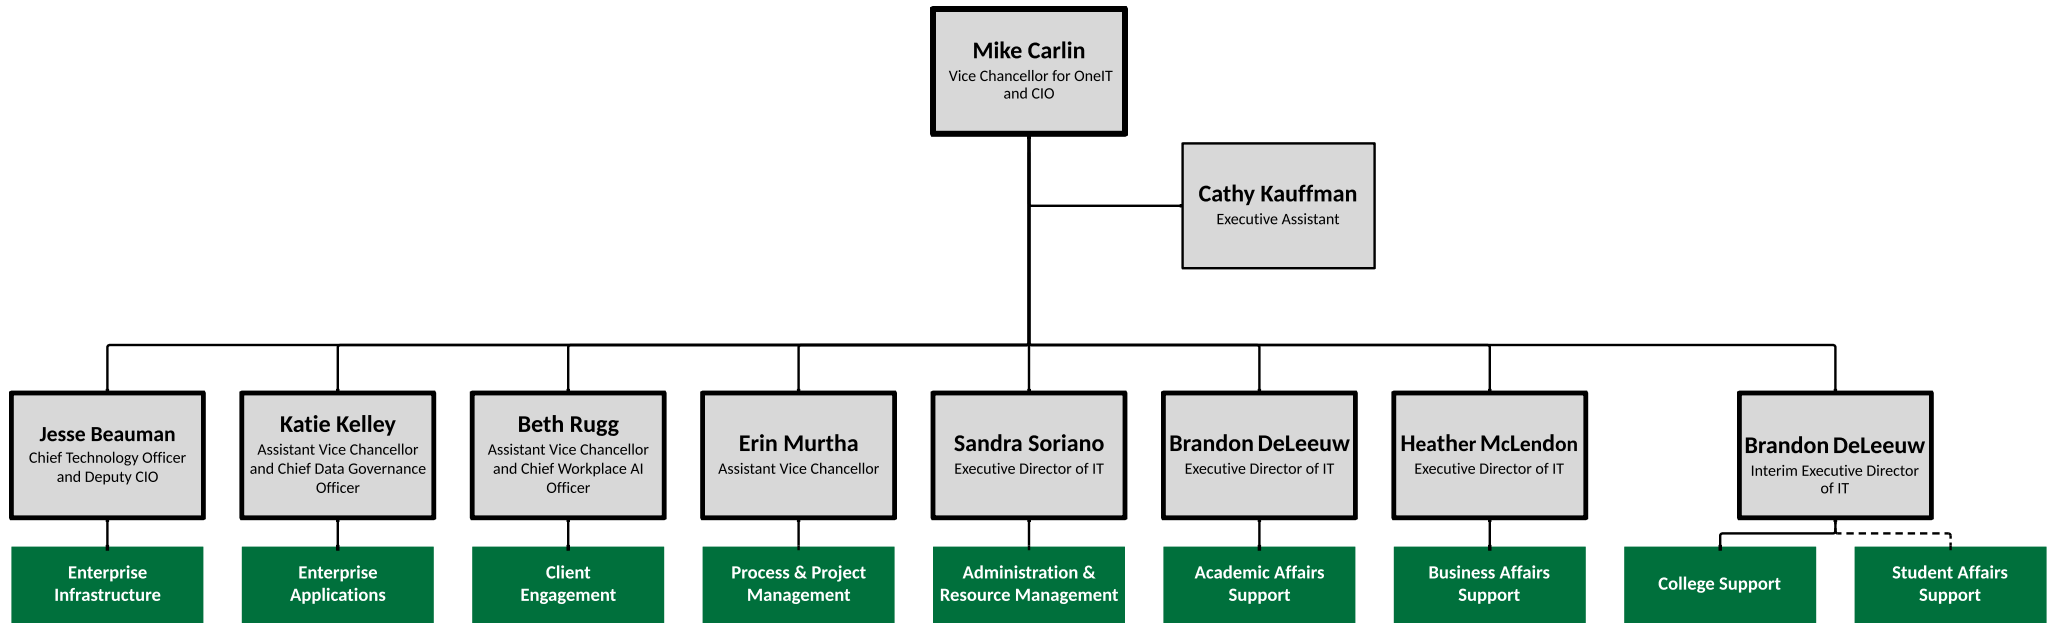

Office of OneIT

OneIT Enterprise Infrastructure

OneIT Enterprise Applications

Katie Kelley
AVC for Enterprise
Applications and Chief Data
Governance Officer

OneIT Client Engagement

OneIT Process & Project Management

OneIT Administration & Resource Management

OneIT Academic Affairs Support

Brandon DeLeeuw
Executive Director of IT for
Academic Affairs Support

Academic Affairs

Curtis Kularski

Applications

- Wyatt Barrier
- Austin Ross-Fortson
- Brad Spry