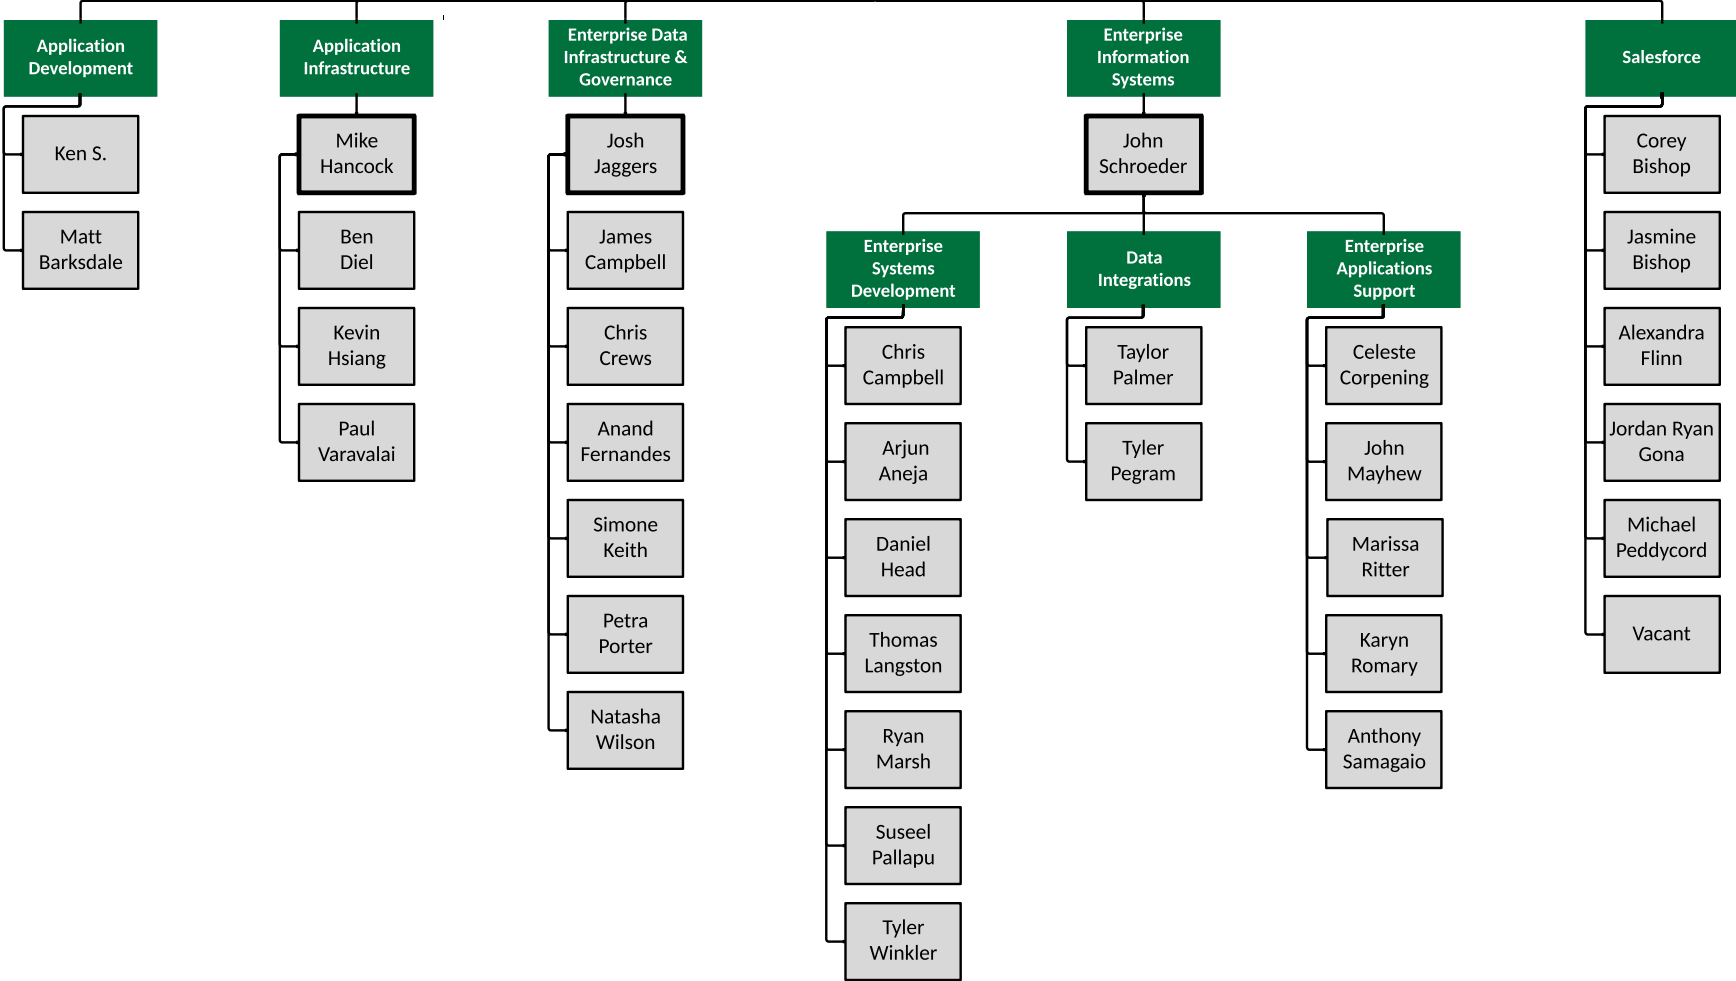

Office of OneIT

OneIT Enterprise Infrastructure

OneIT Enterprise Applications

Katie Kelley
AVC for Enterprise
Applications and Chief Data
Governance Officer

OneIT Client Engagement

OneIT Process & Project Management

OneIT Administration & Resource Management

OneIT Academic Affairs Support

Brandon DeLeeuw
Executive Director of IT for
Academic Affairs Support

Academic Affairs

Curtis Kularski

Applications

- Wyatt Barrier
- Austin Ross-Fortson
- Brad Spry

Data

- Marie Vrablic
- Student Worker (1)

Infrastructure

- Lonette McMorris

Enrollment Management

Financial Aid

- Robert Green
- LaTonja Miller
- Carolina Mora

Registrar