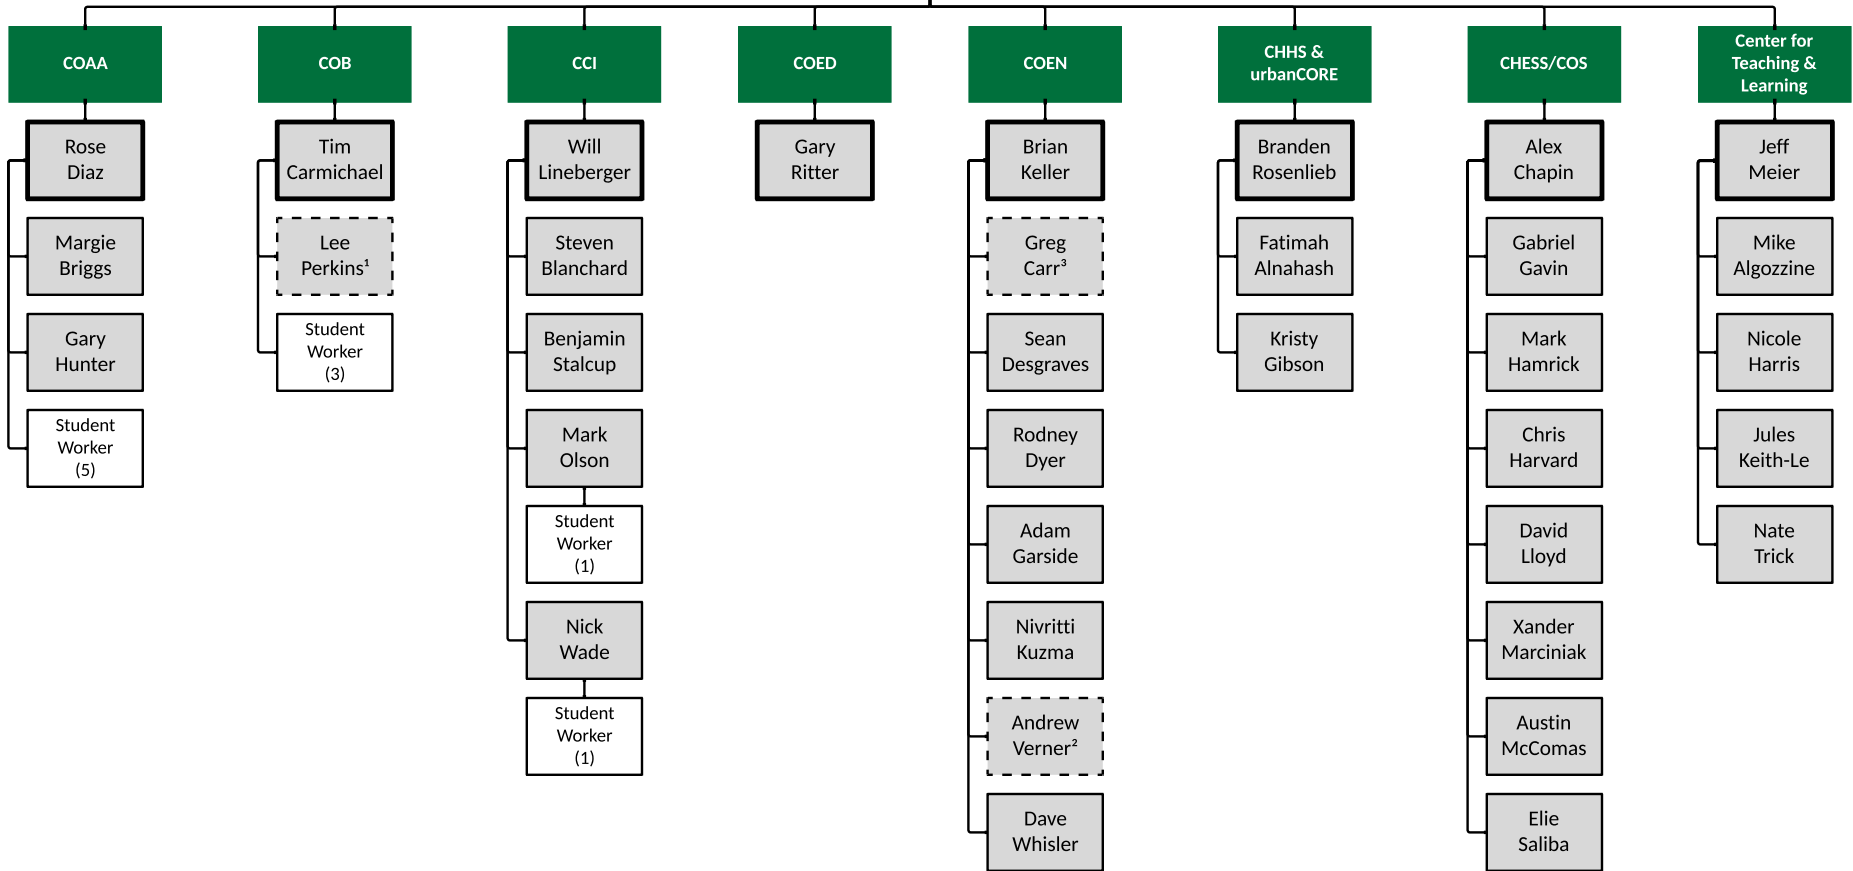

OneIT College Support

Brandon DeLeeuw
Interim Executive Director
of IT for College Support

¹ Future Enterprise Desktop Support
² Future Enterprise Endpoint Solutions
³ Future Enterprise Servers & Storage