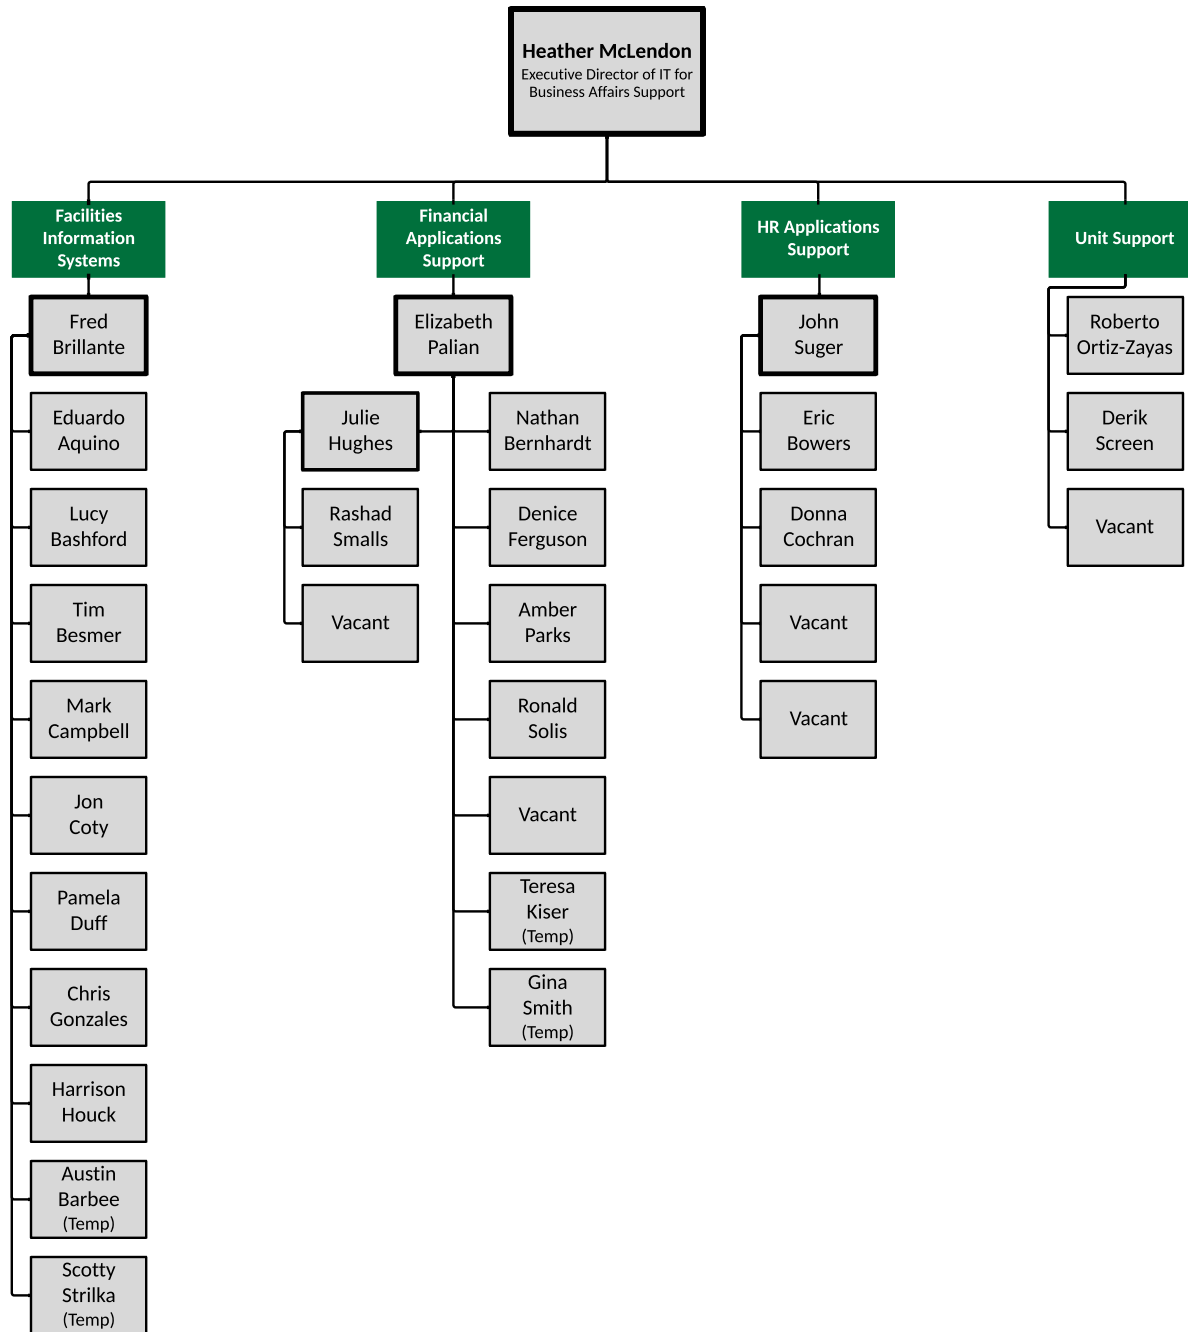

Data

- Marie Vrablic
- Student Worker (1)

Infrastructure

- Lonette McMorris

Enrollment Management

Financial Aid

- Robert Green
- LaTonja Miller
- Carolina Mora

Registrar

- Jessica Miller
- Brandon Harvey
- Eric Hedgepeth
- Ryan McAllister

Undergraduate Admissions

- Steve Olson
- Student Worker (1)

Graduate Admissions

- Ash Bowers

OneIT Business Affairs Support

OneIT College Support