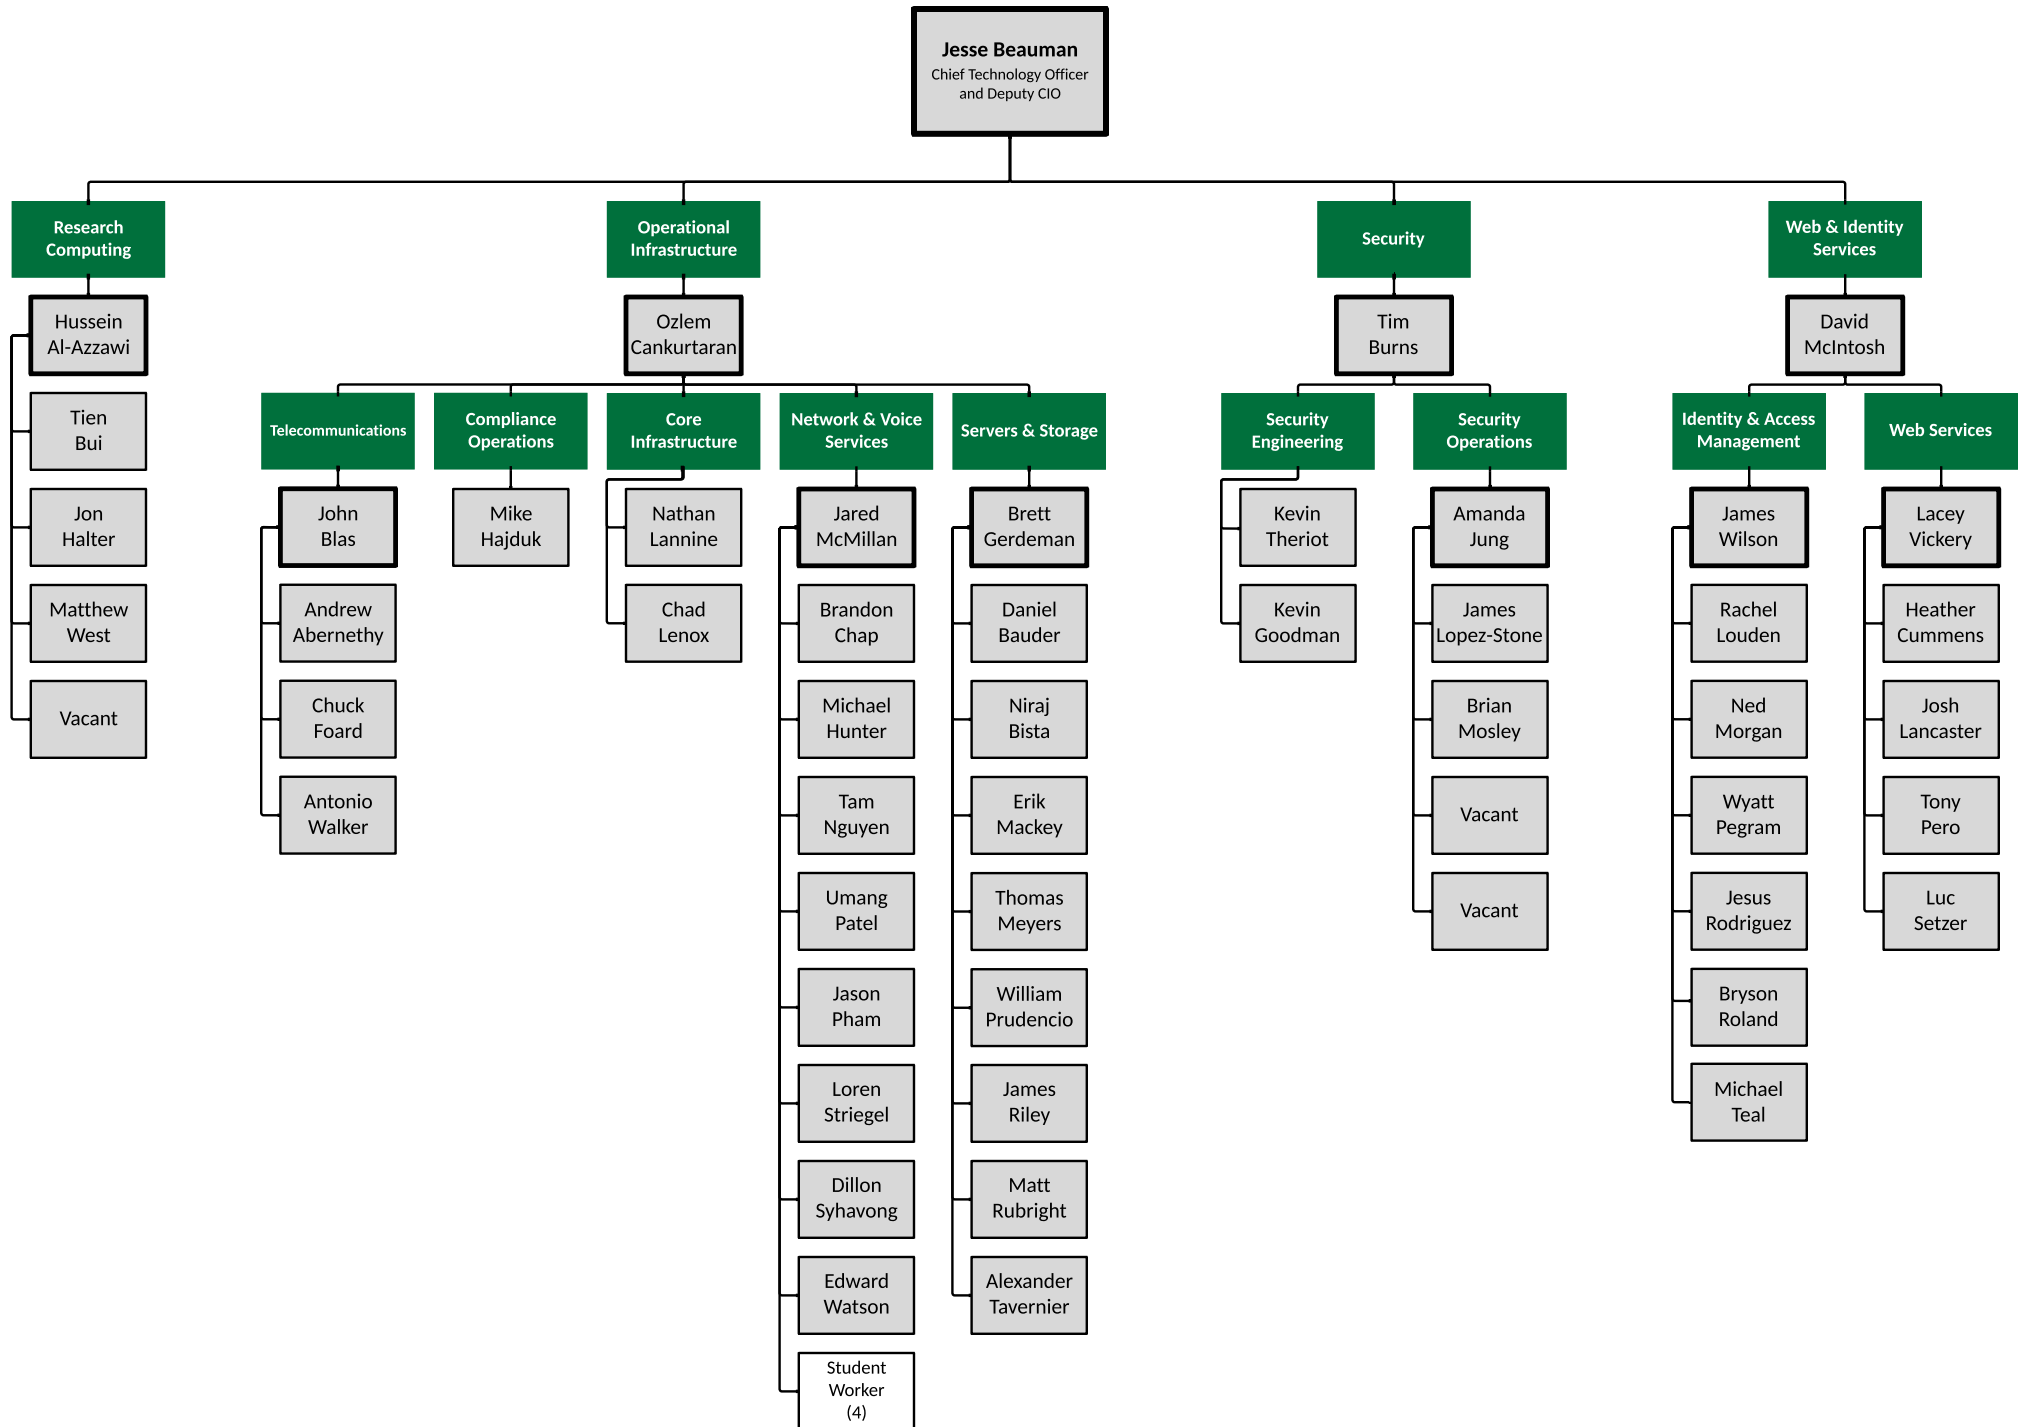

Office of OneIT

OneIT Enterprise Infrastructure

OneIT Enterprise Applications

Katie Kelley
AVC for Enterprise
Applications and Chief Data
Governance Officer

OneIT Client Engagement

OneIT Process & Project Management

Data

- Marie Vrablic
- Student Worker (1)

Infrastructure

- Lonette McMorris

Enrollment Management

Financial Aid

- Robert Green
- LaTonja Miller
- Carolina Mora

Registrar