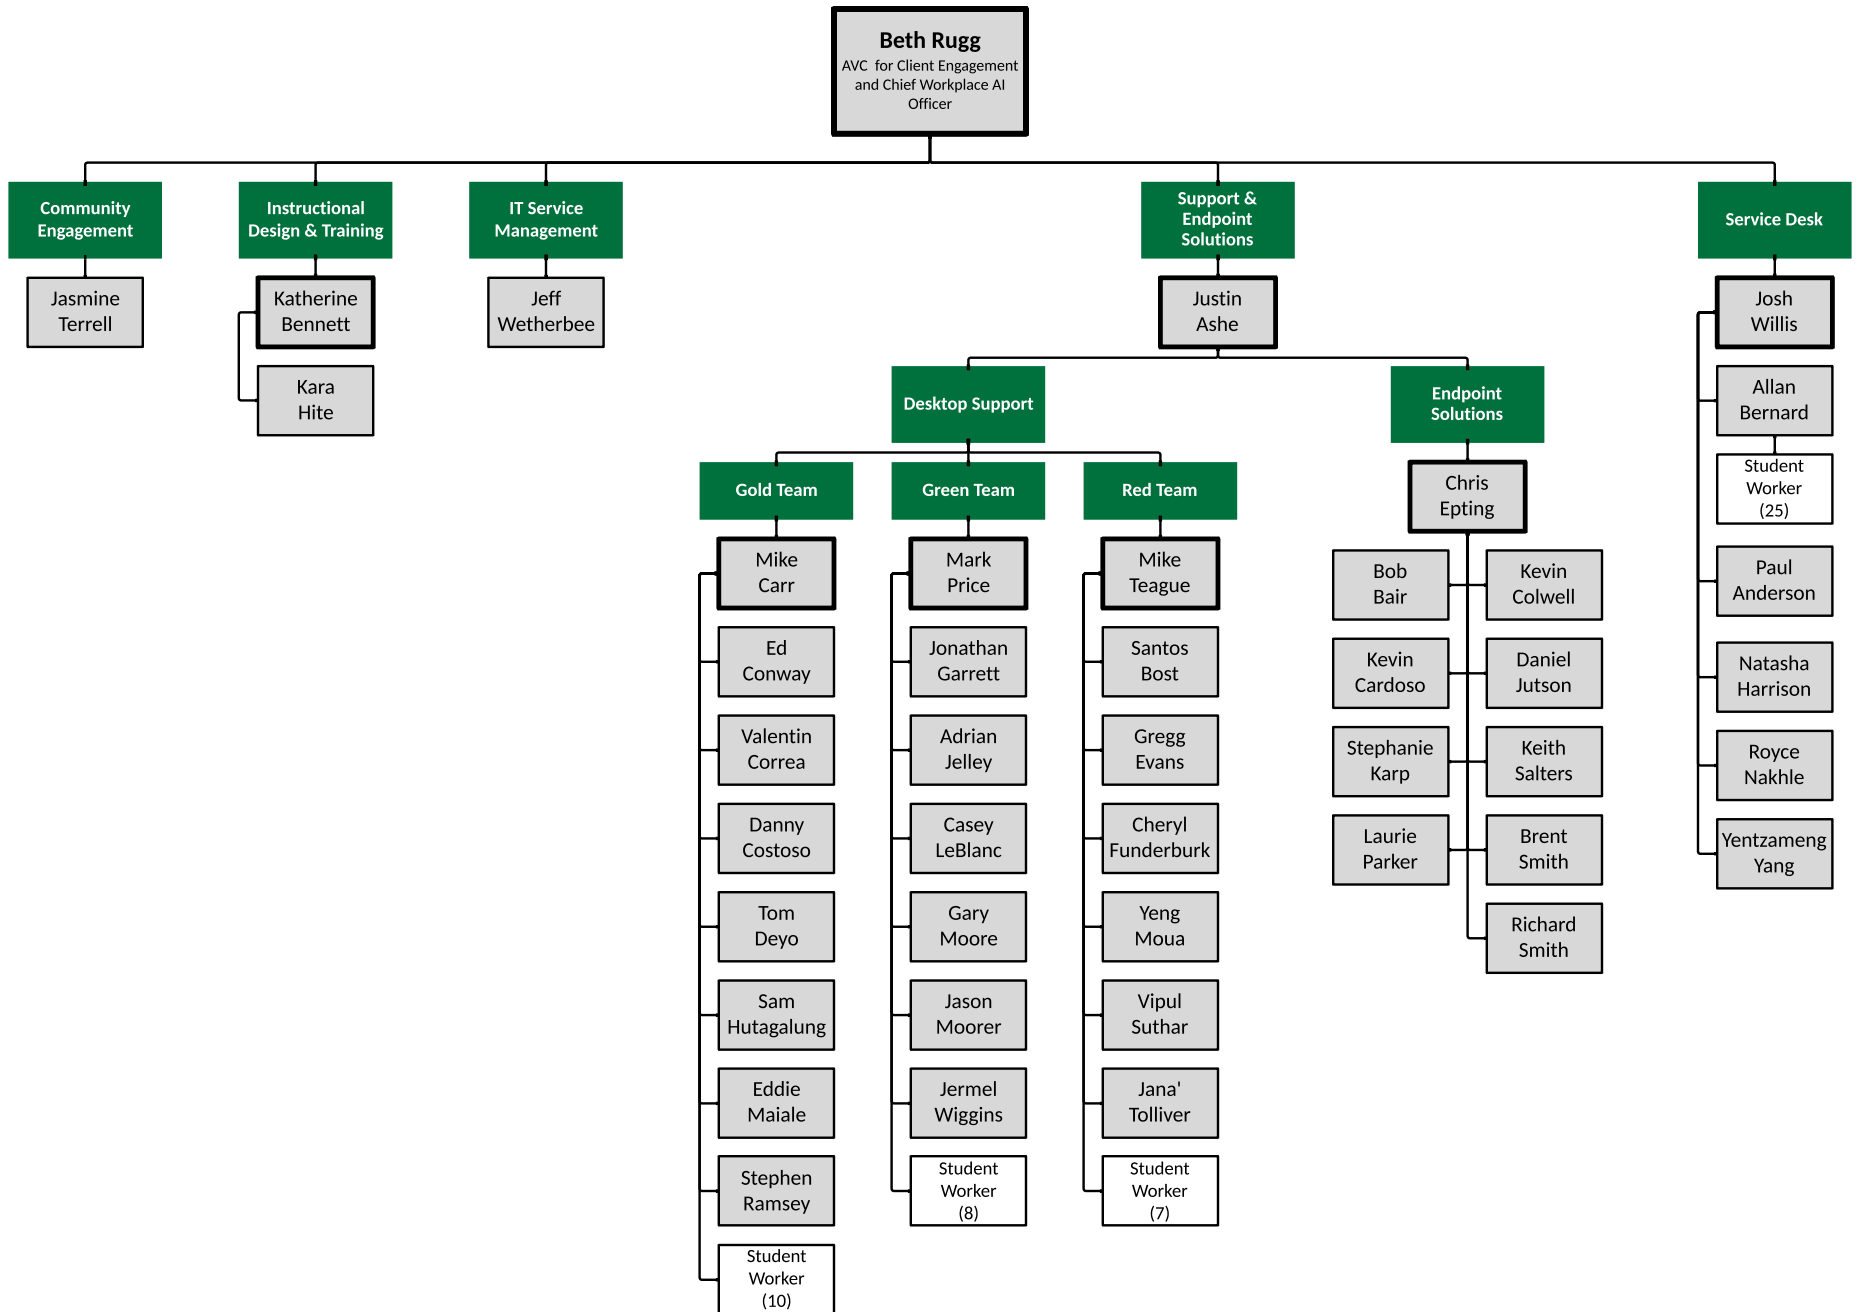

Office of OneIT

OneIT Enterprise Infrastructure

OneIT Enterprise Applications

Katie Kelley
AVC for Enterprise
Applications and Chief Data
Governance Officer

OneIT Client Engagement

OneIT Process & Project Management

Data

- Marie Vrablic
- Student Worker (1)

Infrastructure

- Lonette McMorris

Enrollment Management

Financial Aid

- Robert Green
- LaTonja Miller
- Carolina Mora

Registrar