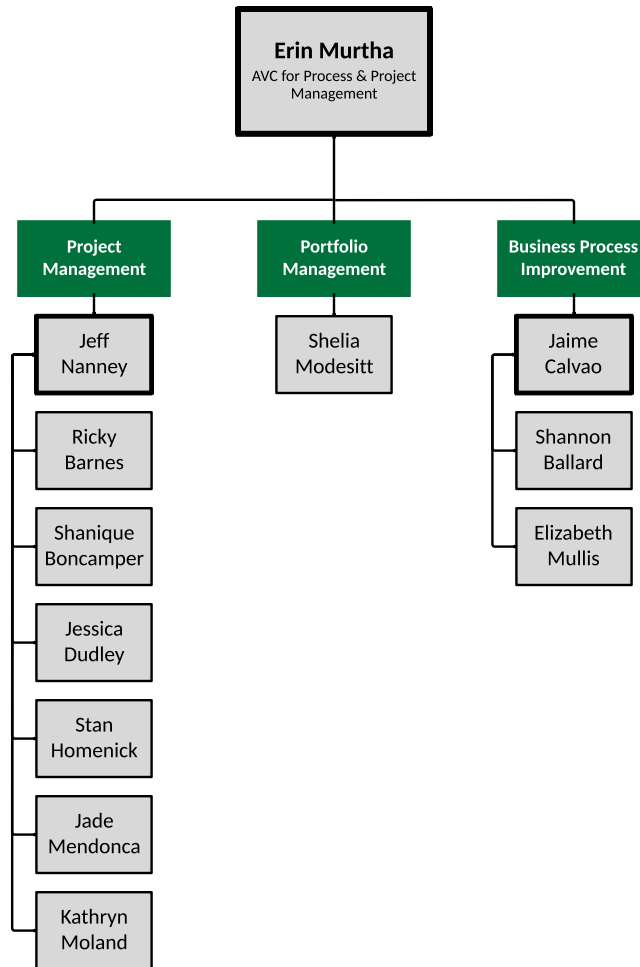

Office of OneIT

OneIT Enterprise Infrastructure

OneIT Enterprise Applications

Katie Kelley
AVC for Enterprise
Applications and Chief Data
Governance Officer

OneIT Client Engagement

OneIT Process & Project Management