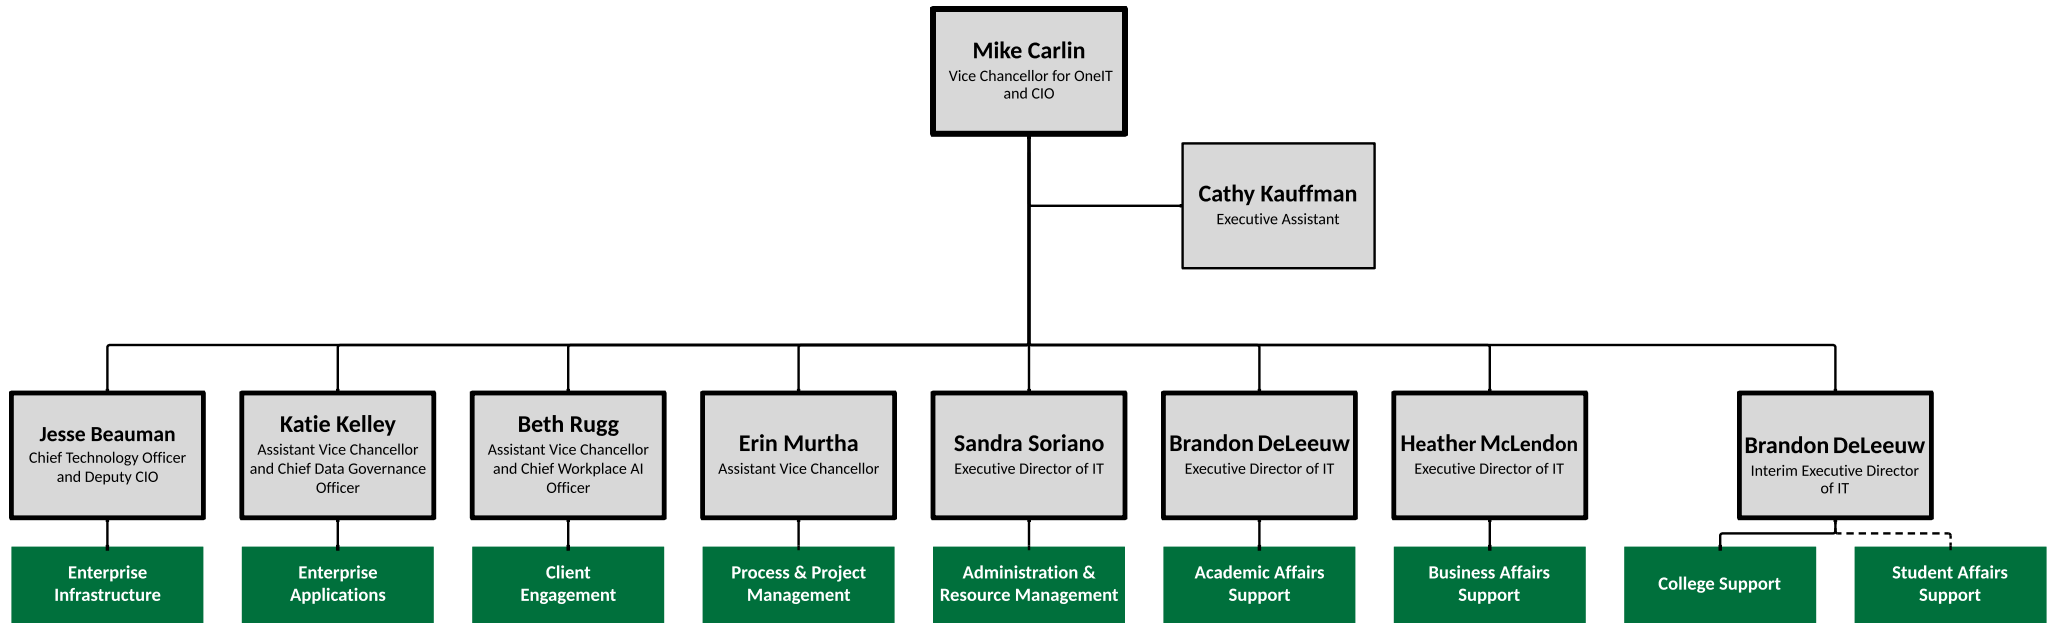

Office of OneIT

OneIT Enterprise Infrastructure

OneIT Enterprise Applications

Katie Kelley
AVC for Enterprise
Applications and Chief Data
Governance Officer

OneIT Client Engagement

OneIT Process & Project Management

OneIT Administration & Resource Management

OneIT Academic Affairs Support

OneIT Business Affairs Support

OneIT College Support

¹ Future Enterprise Desktop Support
² Future Enterprise Endpoint Solutions
³ Future Enterprise Servers & Storage