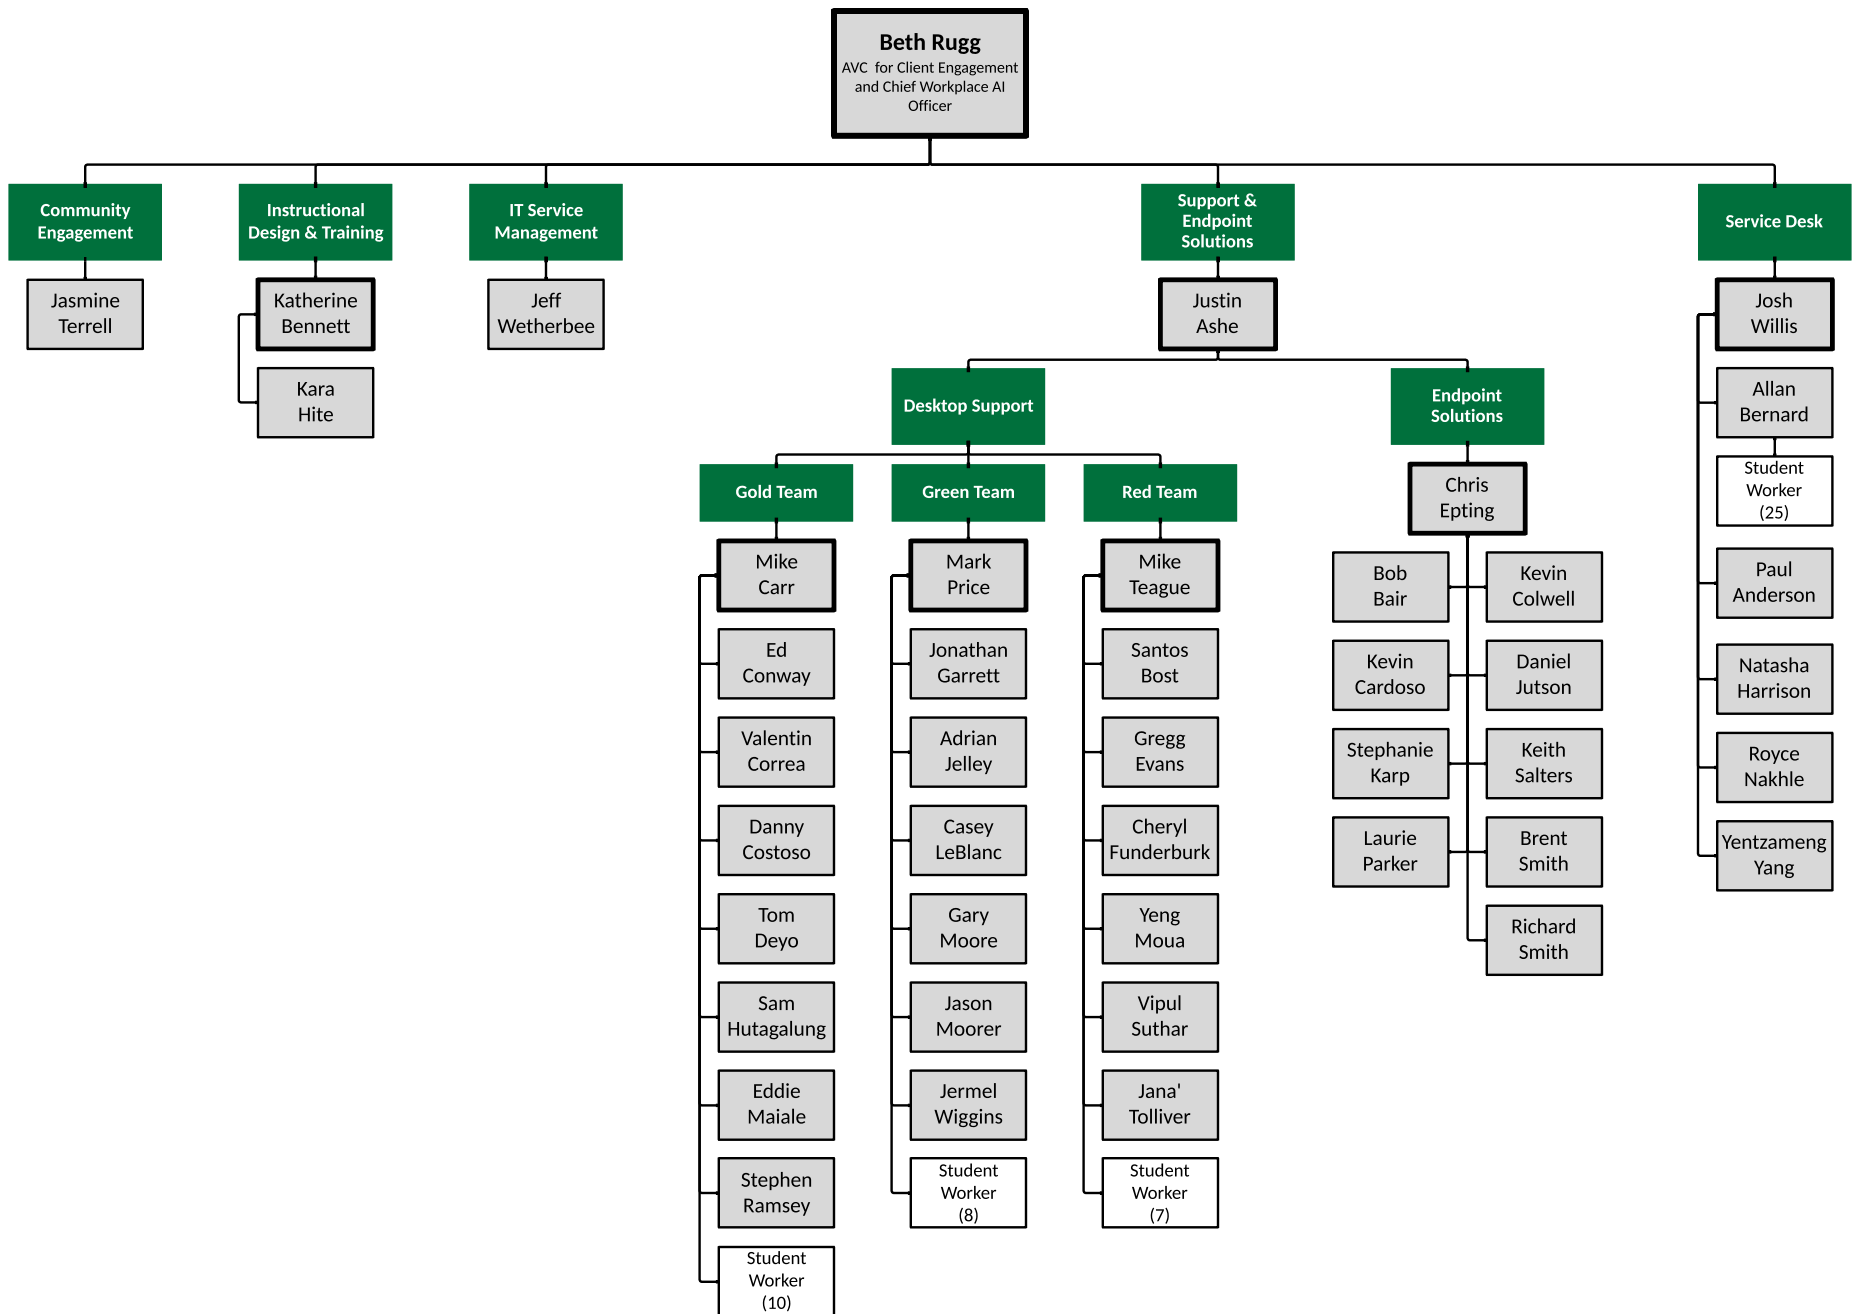

Office of OneIT

OneIT Enterprise Infrastructure

OneIT Enterprise Applications

Katie Kelley
AVC for Enterprise
Applications and Chief Data
Governance Officer

OneIT Client Engagement

OneIT Process & Project Management

OneIT Administration & Resource Management

OneIT Academic Affairs Support

OneIT Business Affairs Support

OneIT College Support

¹ Future Enterprise Desktop Support
² Future Enterprise Endpoint Solutions
³ Future Enterprise Servers & Storage