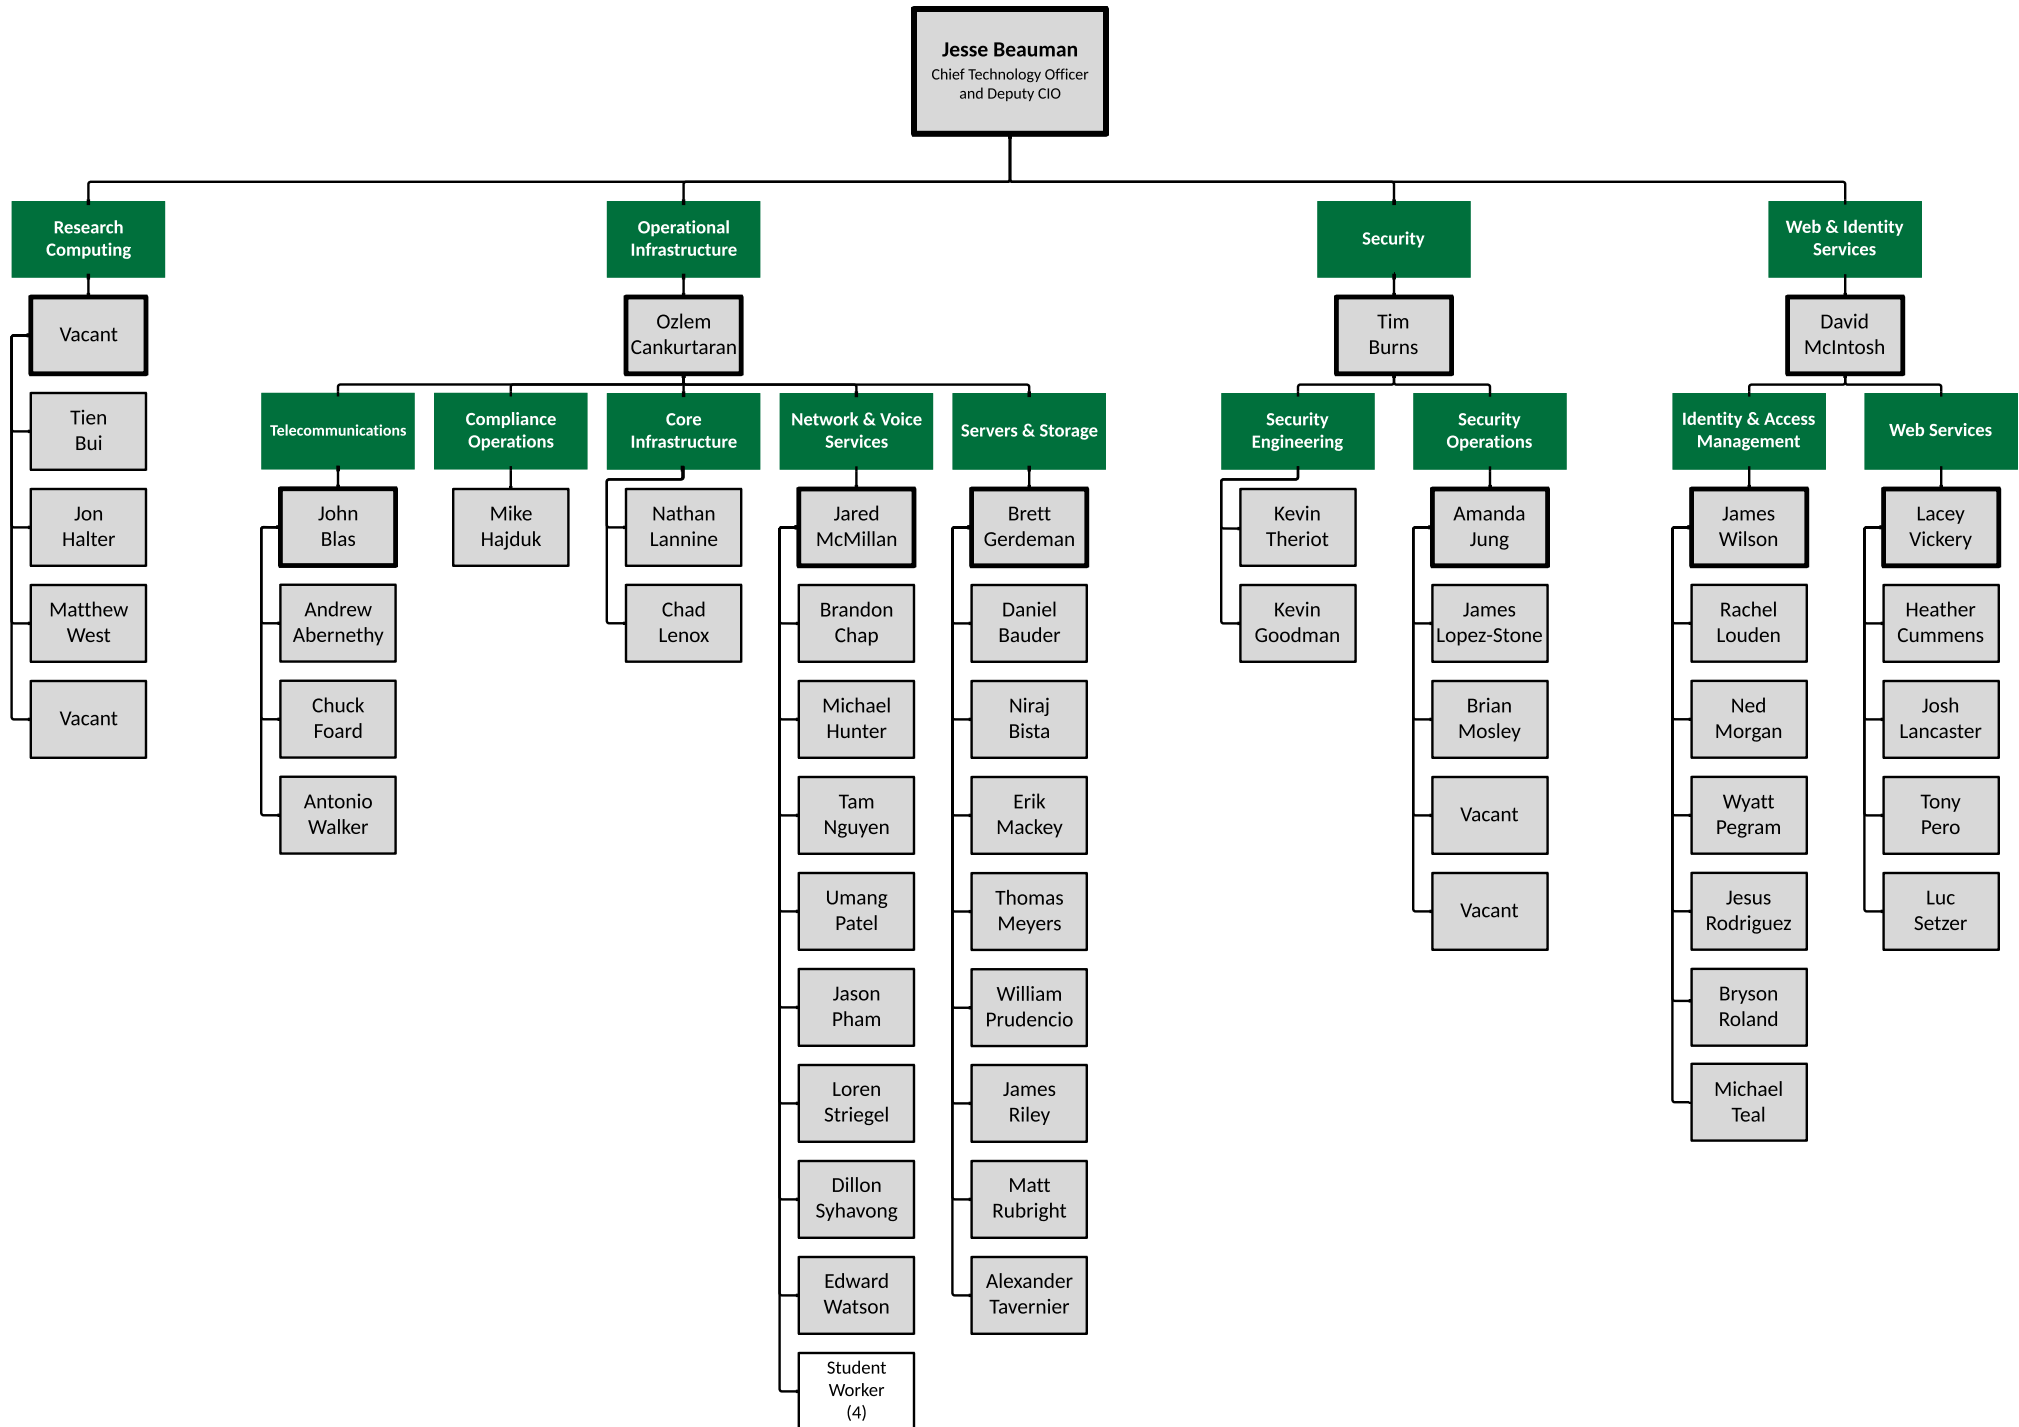

Office of OneIT

OneIT Enterprise Infrastructure

OneIT Enterprise Applications

Katie Kelley
AVC for Enterprise
Applications and Chief Data
Governance Officer

OneIT Client Engagement

OneIT Process & Project Management

OneIT Administration & Resource Management

OneIT Academic Affairs Support

OneIT Business Affairs Support

OneIT College Support

¹ Future Enterprise Desktop Support
² Future Enterprise Endpoint Solutions
³ Future Enterprise Servers & Storage