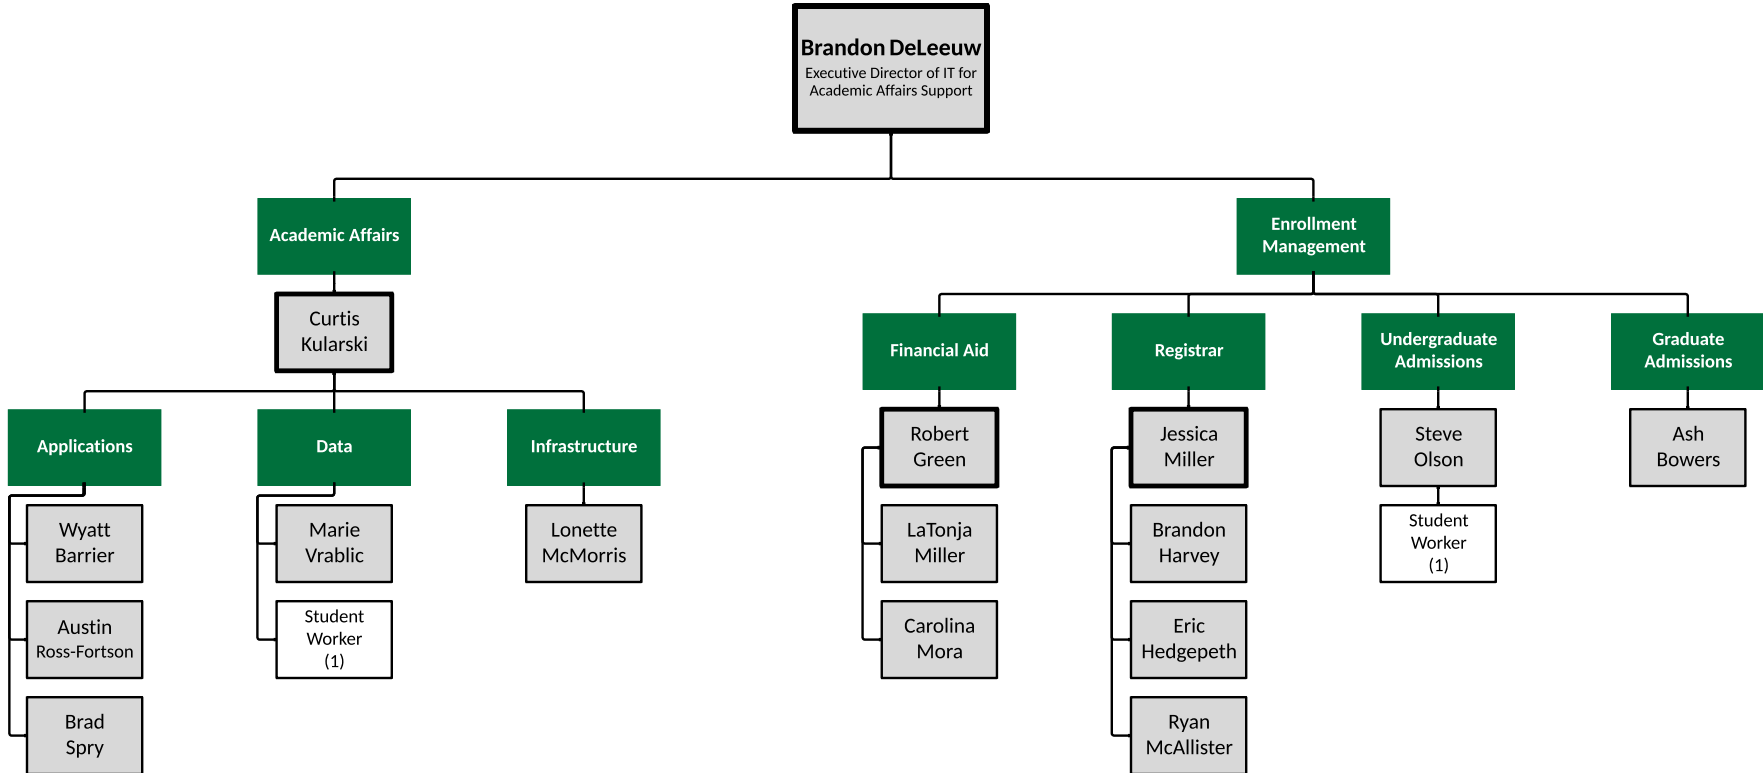

Office of OneIT

OneIT Enterprise Infrastructure

OneIT Enterprise Applications

Katie Kelley
AVC for Enterprise
Applications and Chief Data
Governance Officer

OneIT Client Engagement

OneIT Process & Project Management

OneIT Administration & Resource Management

OneIT Academic Affairs Support

OneIT Business Affairs Support

OneIT College Support

¹ Future Enterprise Desktop Support
² Future Enterprise Endpoint Solutions
³ Future Enterprise Servers & Storage