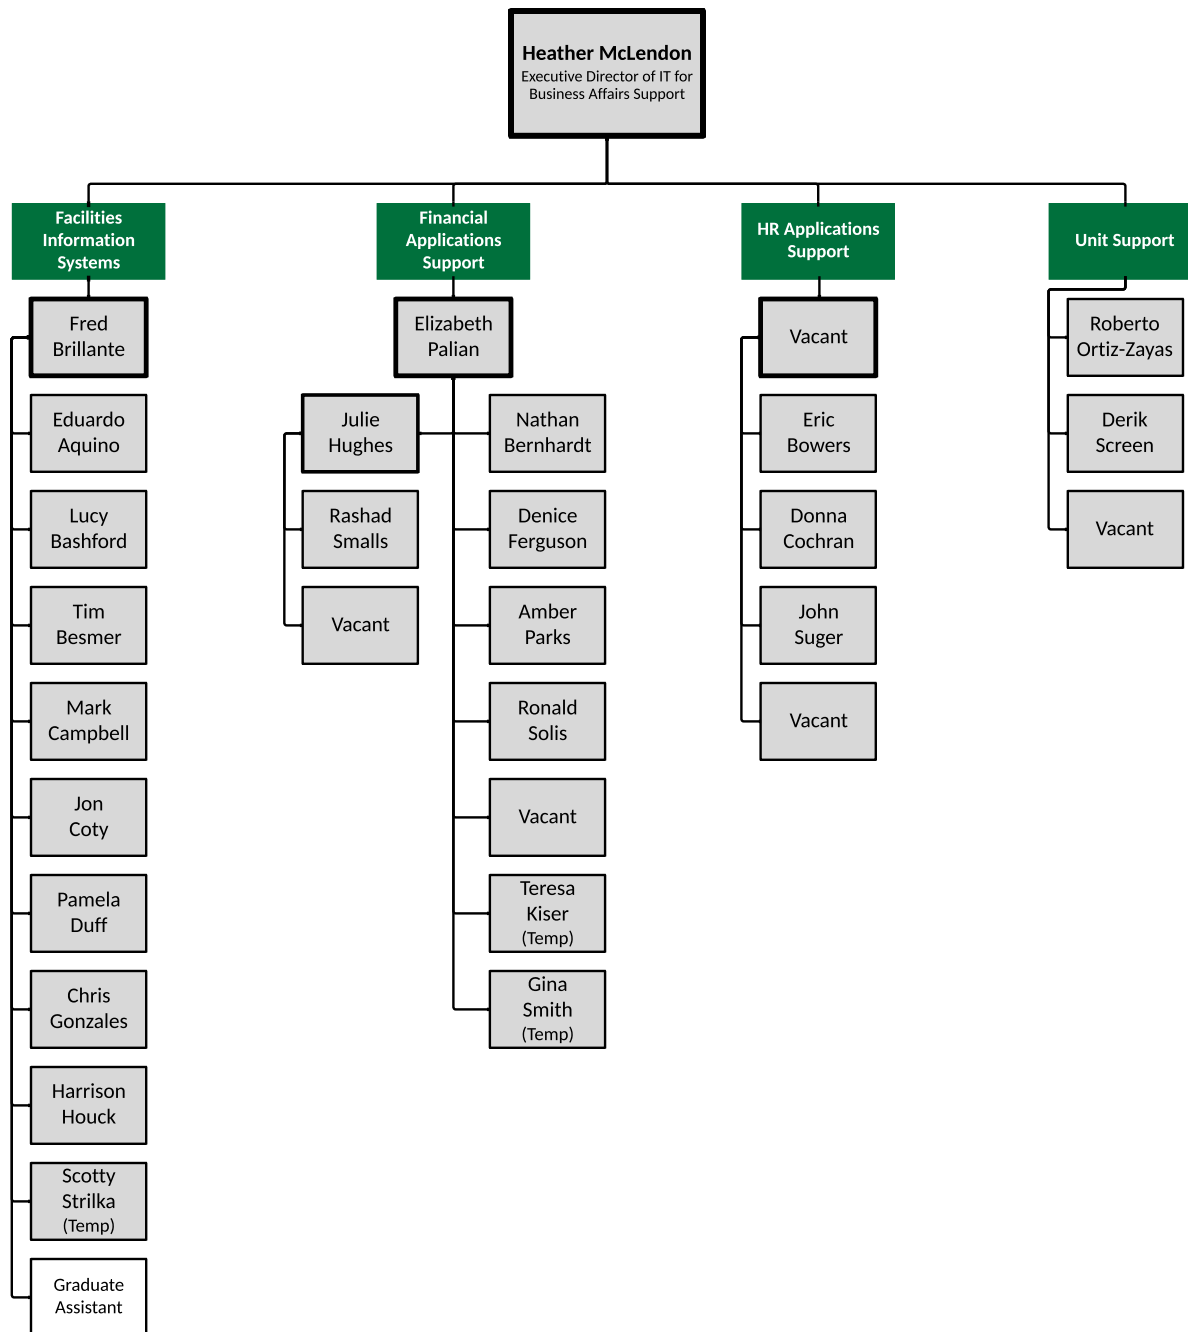

Office of OneIT

OneIT Enterprise Infrastructure

OneIT Enterprise Applications

Katie Kelley
AVC for Enterprise
Applications and Chief Data
Governance Officer

OneIT Client Engagement

OneIT Process & Project Management

OneIT Administration & Resource Management

OneIT Academic Affairs Support

OneIT Business Affairs Support

OneIT College Support

¹ Future Enterprise Desktop Support
² Future Enterprise Endpoint Solutions
³ Future Enterprise Servers & Storage