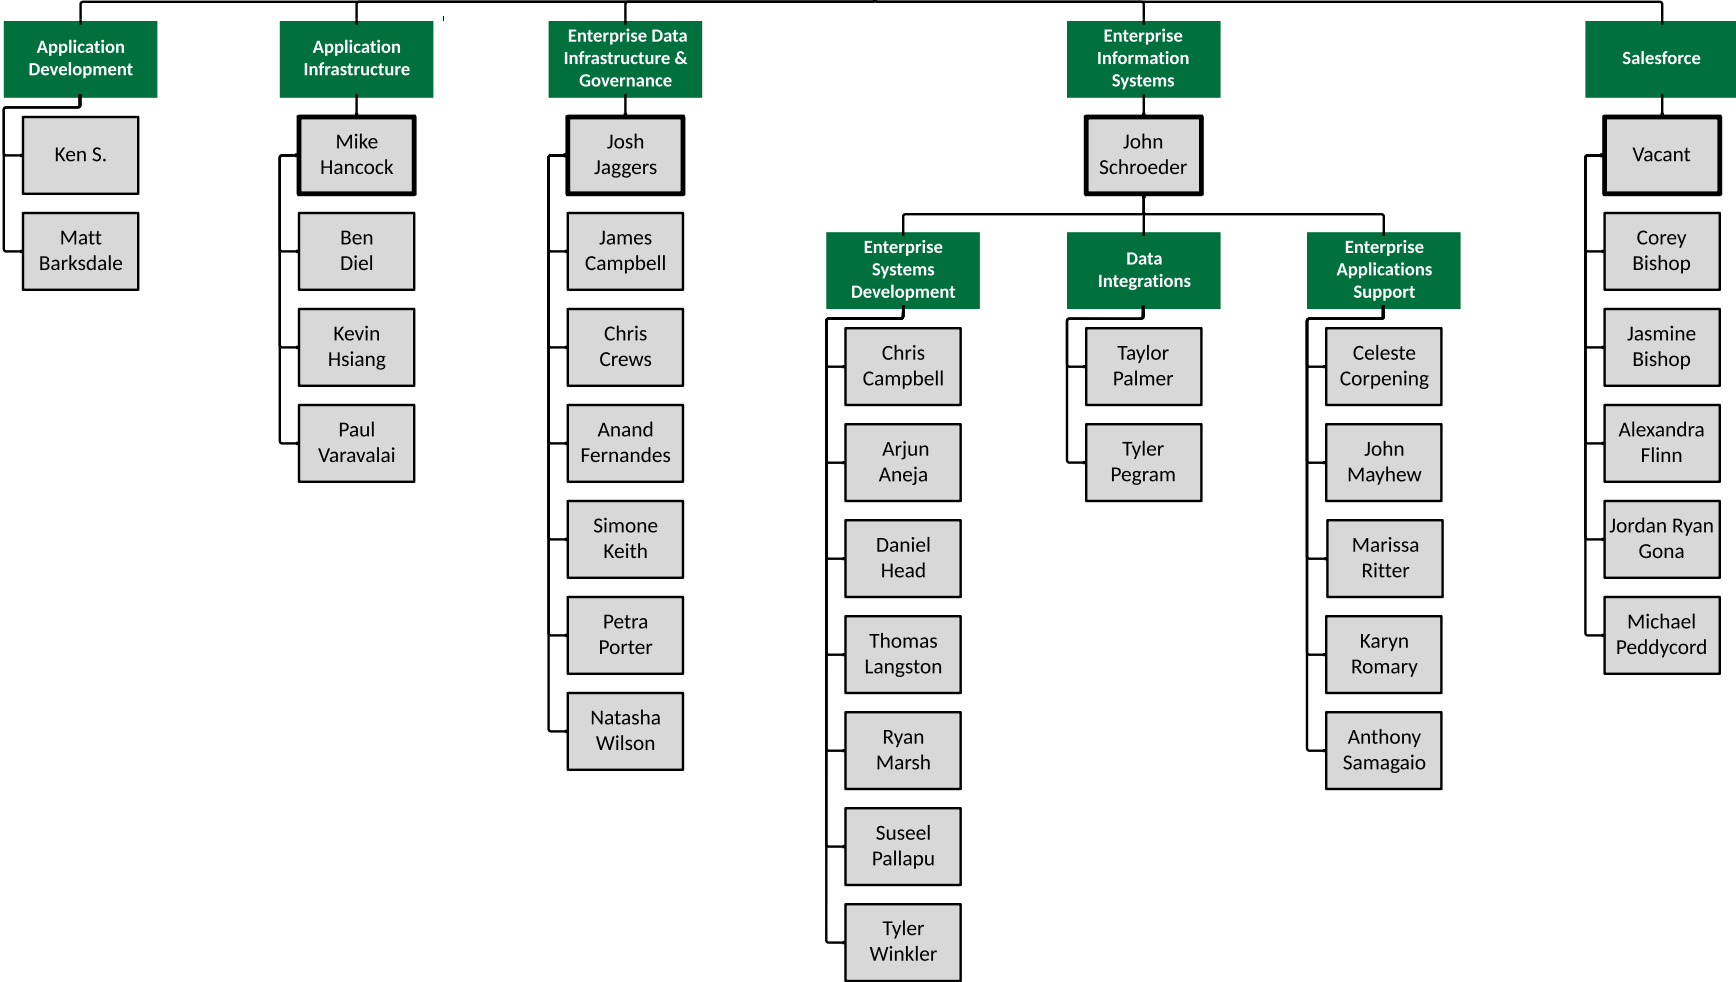

Office of OneIT

OneIT Enterprise Infrastructure

OneIT Enterprise Applications

Katie Kelley
AVC for Enterprise
Applications and Chief Data
Governance Officer

OneIT Client Engagement

OneIT Process & Project Management

OneIT Administration & Resource Management

OneIT Academic Affairs Support

OneIT Business Affairs Support

OneIT College Support

¹ Future Enterprise Desktop Support
² Future Enterprise Endpoint Solutions
³ Future Enterprise Servers & Storage